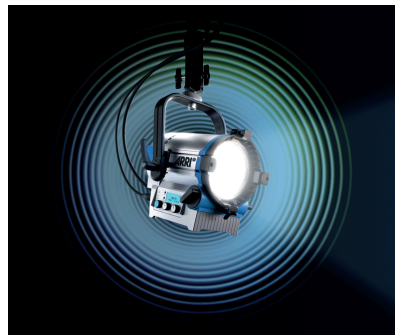

Lighting – Product Catalog 11/2024

Americas V1.1

LED

Daylight

Ballasts

Tungsten

Professional Lighting Accessories