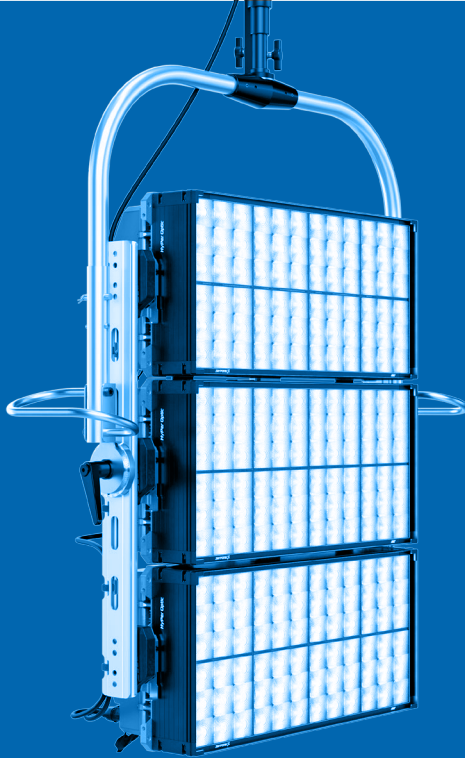

SETS & KITS