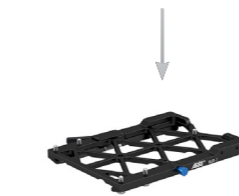

ALEXA 35 & ALEXA 265 - Component Options Side & Rear

Configuration Overview | 1.1.5 / 2024.12

Side Components

Production Support Set - Side, [KK.0041534](#) **

- includes:
- K2.0033571 1x Camera Side Bracket CSB-1R
 - K2.0033573 1x Camera Side Bracket CSB-1L
 - K2.0034189 1x Camera Side Bracket CSB-1R Extension
 - K2.0023907 1x Rod Mounting Bracket RMB-7
 - K2.0034182 1x Articulated Mounting Plate AMP-1

Lightweight Support Set - Side, [KK.0041538](#) **

- includes:
- K2.0033571 1x Camera Side Bracket CSB-1R
 - K2.0033573 1x Camera Side Bracket CSB-1L
 - K2.0034189 1x Camera Side Bracket CSB-1R Extension
 - K2.0023907 1x Rod Mounting Bracket RMB-7

Top Extension Bracket
TEB-1, [K2.0024062](#)

ALEXA 35 camera body,
[K1.0039373](#)

Balance Utility Dovetail
BUD-1, [K2.0034180](#)

Rear Accessory Bracket
RAB-2, [K2.0034183](#)

Articulated Mounting Plate
AMP-1, [K2.0034182](#)

A large number of 3/8-16, 1/4-20 and M4 attachment points on a hinged chees plate allow various accessories to be attached

Rod Mounting Bracket
RMB-7, [K2.0023907](#)

Universal Adapter Plate
UAP-4, [K2.0043674](#)