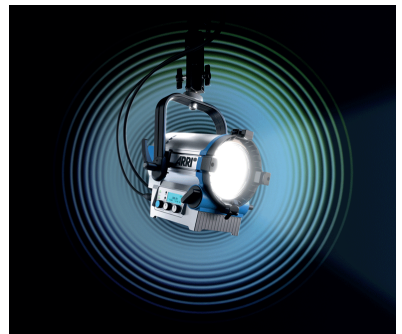

Lighting – Product Catalog 11/2024

EMEA V1.1

LED

Daylight

Ballasts

Tungsten

Professional Lighting Accessories