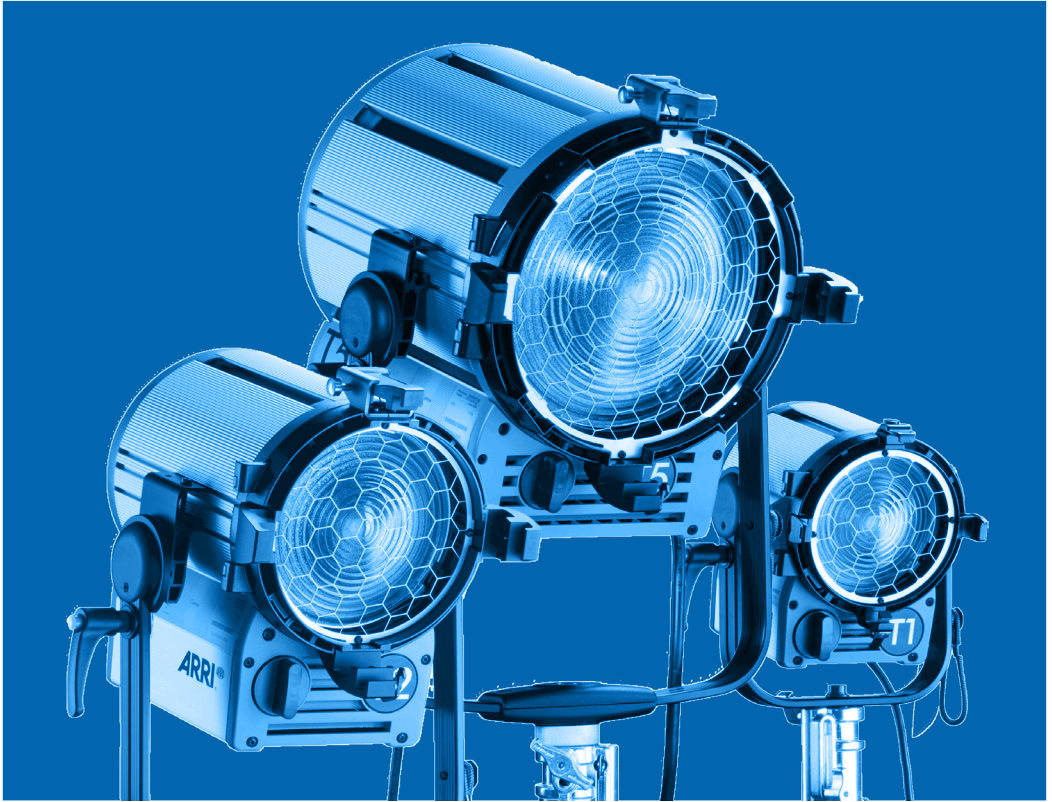

1200/1800W through 12000/18000W ballasts supplied without connector. For 60A grounded pin plug add \$110.00; for 100A grounded pin plug add \$125.00; for 100A/220V grounded pin plug add \$150.00.

TUNGSTEN