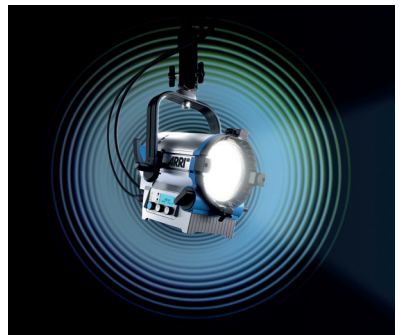

Lighting – Product Catalog 08/2024

Americas V1.0

LED

Daylight

Ballasts

Tungsten

Professional Lighting Accessories