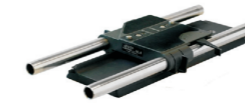

Bridge Plate BP-8, 19mm rods, K2.47090.0
BP-9, 15mm rods, K2.47091.0