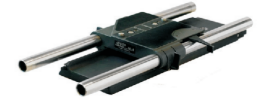

Accessories for Body

Centre Camera Handle CCH-1
K2.72007.0 (spare)

Wedge Adapter, WA-1 (for Quick Release HD-Baseplate) K2.72002.0 (spare)

Quick Release HD Baseplate, K2.47796.0

Bridge Plate Adapter, BPA-2 (for BP-3, 5, 8 or 9) K2.66172.0