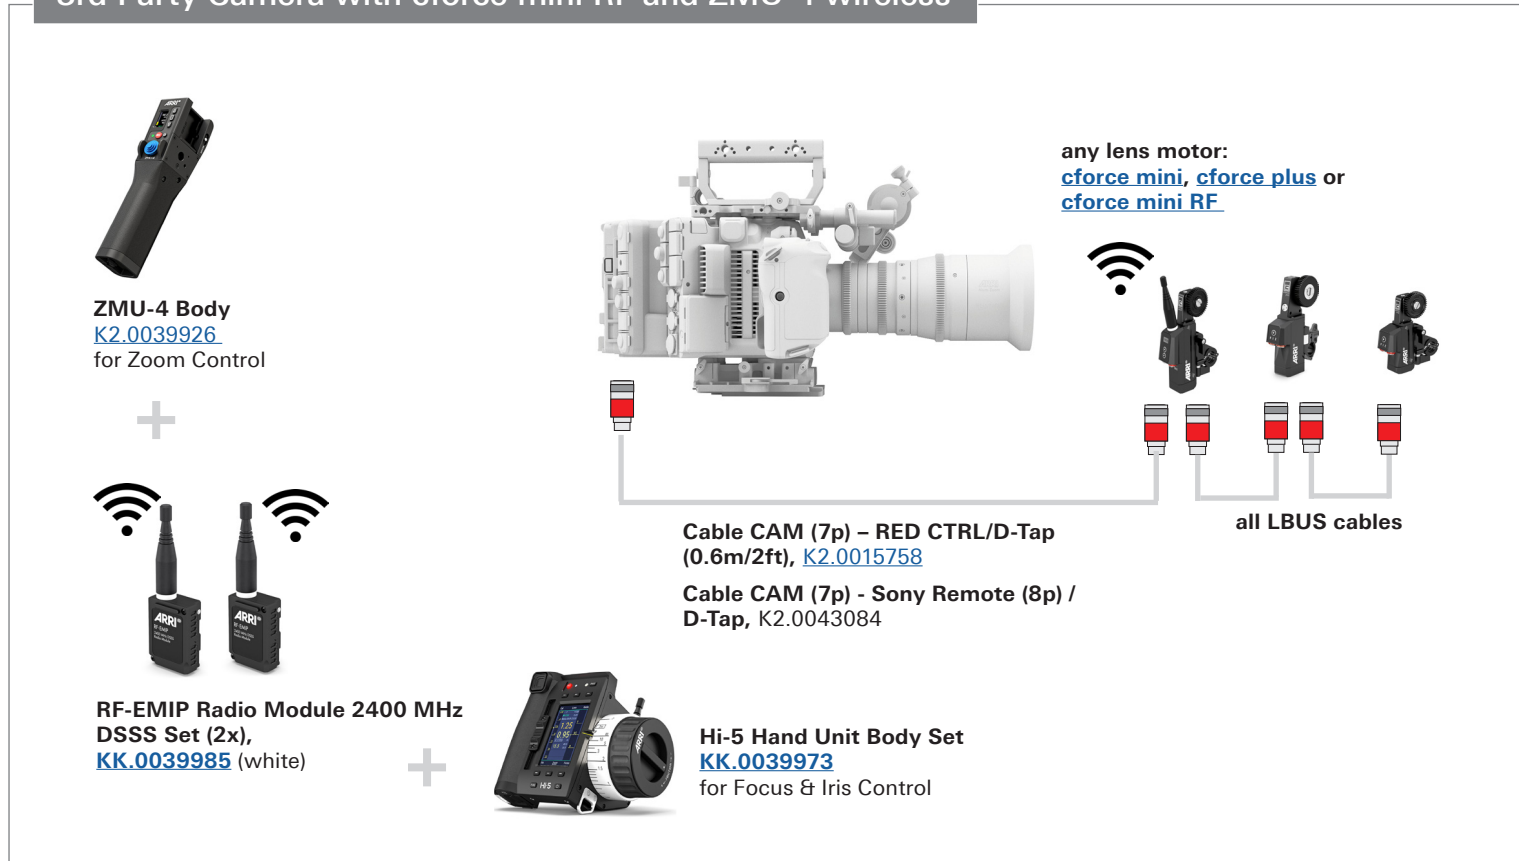

ZMU-4 & Sample Configurations 3rd Party

Configuration Overview | 4.2.2 / 2023.07

3rd Party Camera with cforce mini RF and ZMU-4 wireless

3rd Party Camera with RIA-1 and ZMU-4 wireless

3rd Party Camera with ZMU-4 hardwired

3rd Party Camera with ZMU-4 hardwired and Hi-5