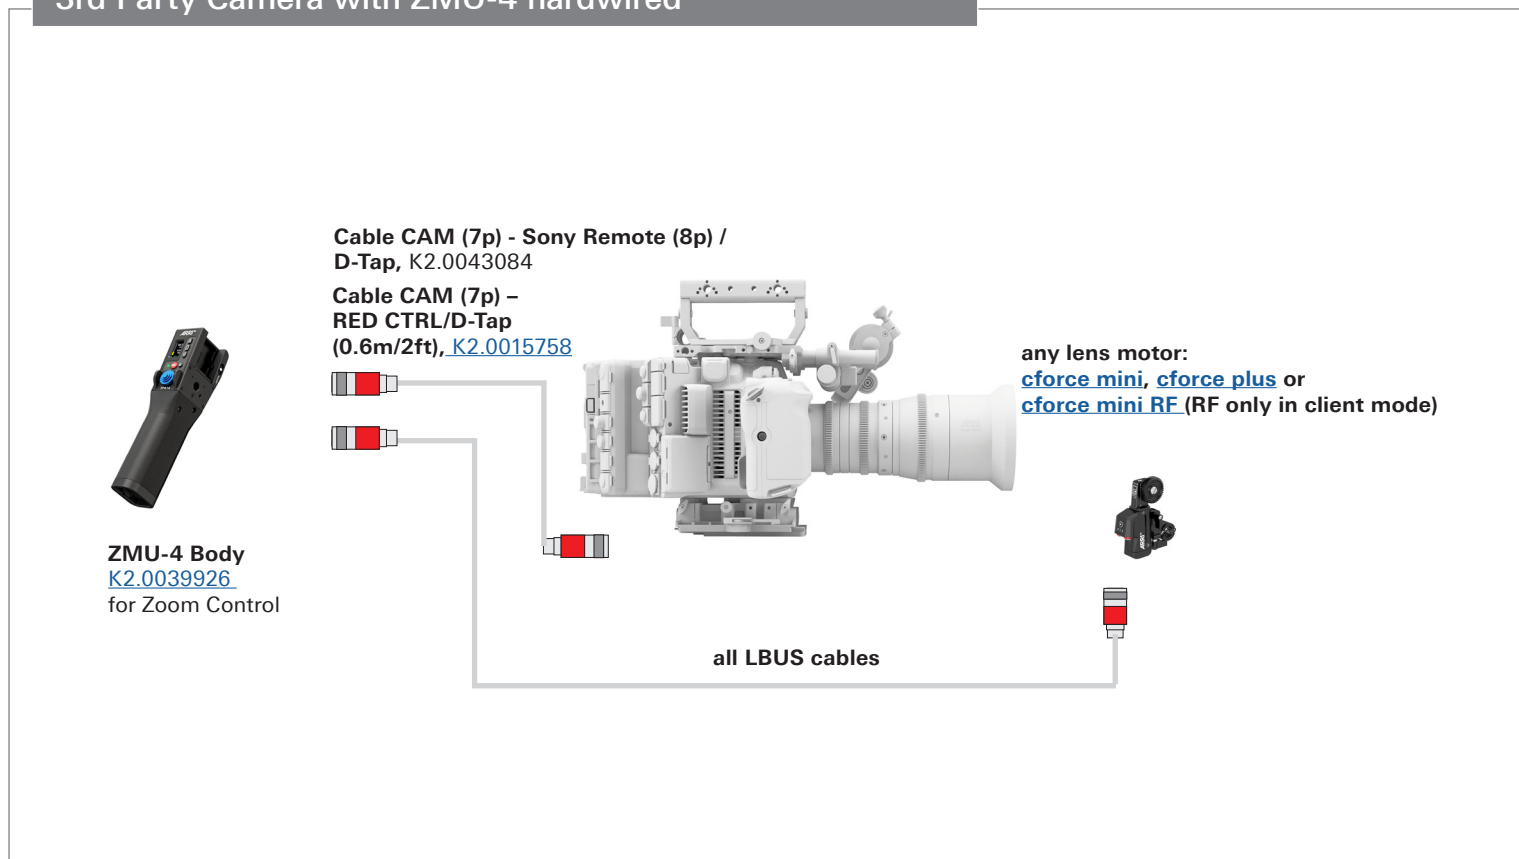

ZMU-4 & Sample Configurations 3rd Party

Configuration Overview | 4.2.2 / 2023.07

3rd Party Camera with cforce mini RF and ZMU-4 wireless

3rd Party Camera with RIA-1 and ZMU-4 wireless

3rd Party Camera with ZMU-4 hardwired

3rd Party Camera with ZMU-4 hardwired and Hi-5