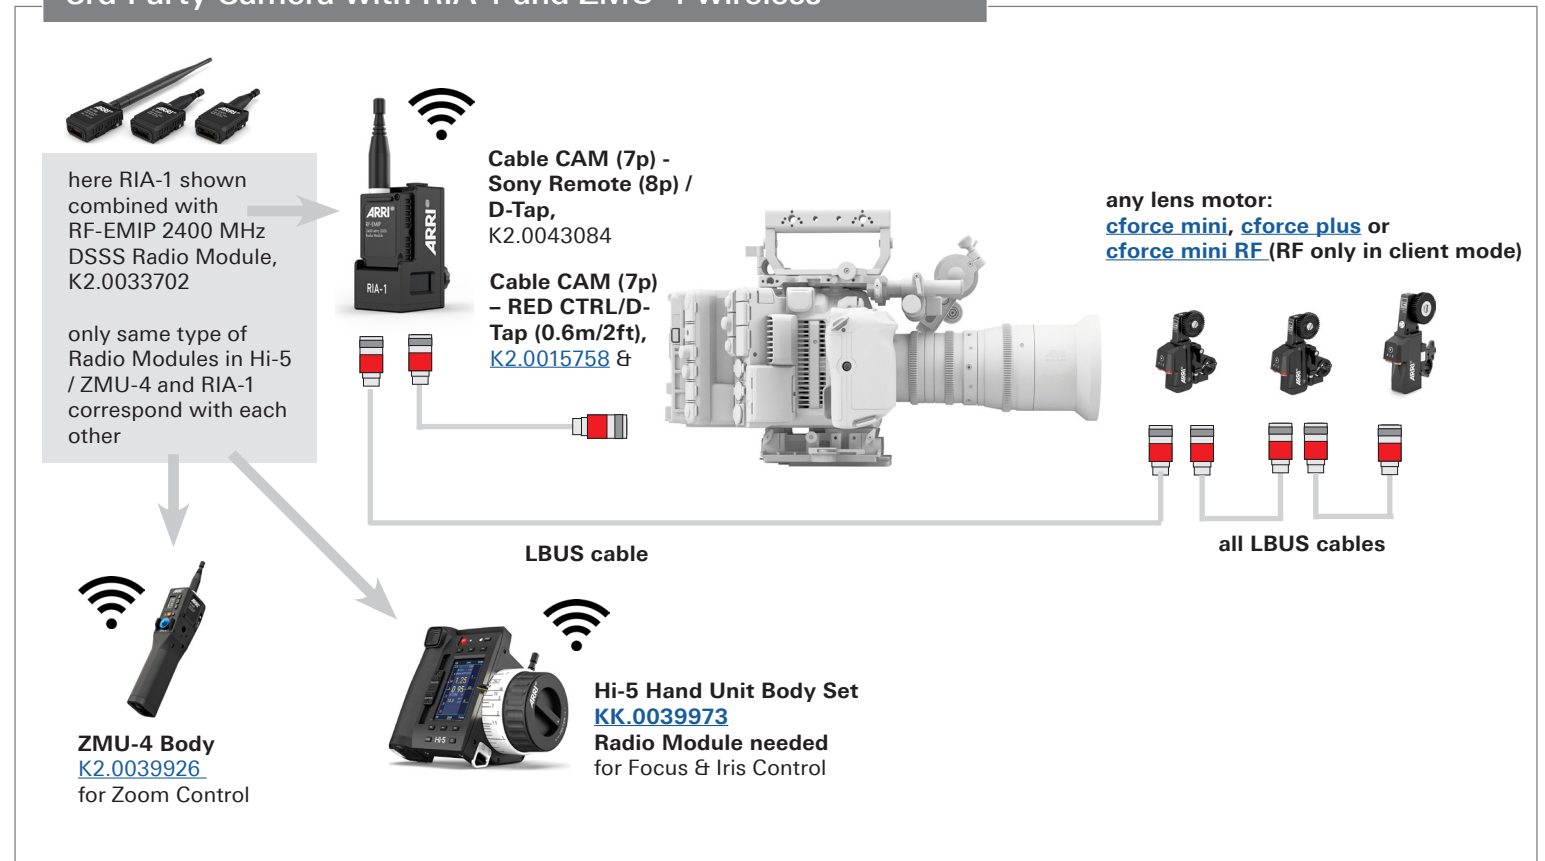

ZMU-4 & Sample Configurations 3rd Party

Configuration Overview | 4.2.2 / 2023.07

3rd Party Camera with cforce mini RF and ZMU-4 wireless

3rd Party Camera with RIA-1 and ZMU-4 wireless

3rd Party Camera with ZMU-4 hardwired

3rd Party Camera with ZMU-4 hardwired and Hi-5