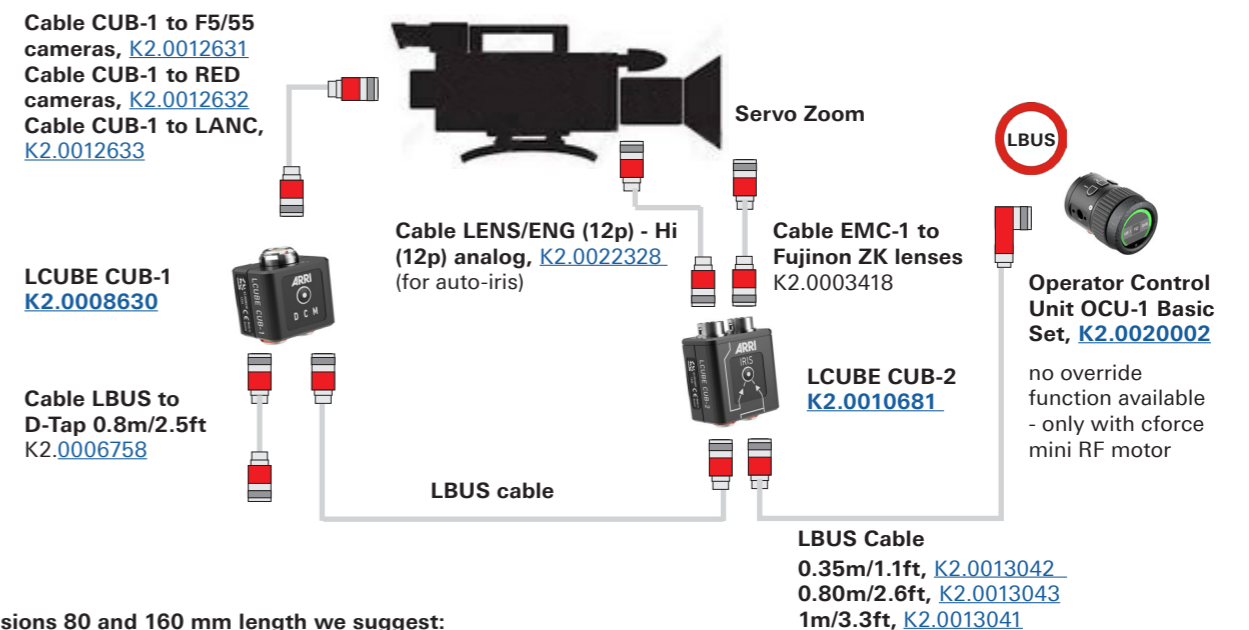

Operator Control Unit - Sample Configurations 3rd Party Camera

Configuration Overview | 4.4.3 / 2023.09

3rd Party Camera - Cine Lens

3rd Party Camera - Cine Lens

LBUS Cables

LBUS cables need to be ordered separately

- Cable LBUS (straight) to LBUS (straight) Length: 0.2m/8", [K2.0006749](#)
- Cable LBUS (straight) to LBUS (straight) Length: 0.3m/1ft, [K2.0006750](#)
- Cable LBUS (straight) to LBUS (straight) Length: 0.5m/1.5ft, [K2.0006751](#)
- Cable LBUS (straight) to LBUS (straight) Length: 0.8m/2.5ft, [K2.0006752](#)
- Cable LBUS (straight) to LBUS (straight) Length: 1.5m/5ft, [K2.0006753](#)
- Cable LBUS (straight) to LBUS (straight) Length: 3m/10ft, [K2.0006754](#)
- Cable LBUS (straight) to LBUS (straight) Length: 6m/20ft, [K2.0006755](#)
- Cable LBUS (straight) to LBUS (straight) Length: 15m/49ft, [K2.0006756](#)
- Cable LCS (5p) - LBUS (0.8m/2.6ft): [K2.0007318](#)
- Cable LBUS (angled) to LBUS (straight) Length: 0.35m/1.1ft, [K2.0013042](#)
- Cable LBUS (angled) to LBUS (straight) Length: 0.80m/2.3ft, [K2.0013043](#)
- Cable LBUS (angled) to LBUS (straight) Length: 1m/3.3ft, [K2.0013041](#)
- Cable LBUS (angled) to LBUS (angled) Length: 0.2m/8", [K2.0012785](#)
- Cable LBUS (angled) to LBUS (angled) Length: 0.6m/2ft, [K2.0013040](#)
- Cable LBUS (angled) to LBUS (angled) Length: 0.8m/2.6ft, [K2.0012630](#)

Cable LBUS Star (0.2m/8in). [K2.0023823](#)

Accessories

3rd Party Camera - Servo Zoom Lens

Servo zoom control requires AMIRA/ALEXA Mini SUP 5.0 and higher

- * For Extensions 80 and 160 mm length we suggest:
 Cable LBUS (angled) to LBUS (angled) Length: 0.6m/2ft, [K2.0013040](#)
- * For Extensions 240 mm length we suggest:
 Cable LBUS (angled) to LBUS (angled) Length: 0.8m/2.6ft, [K2.0012630](#)