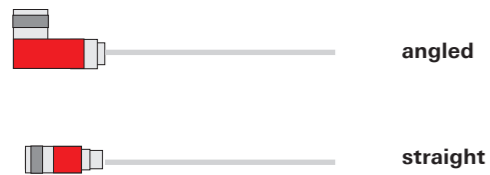

LBUS Cables

LBUS cables need to be ordered separately

- Cable LBUS (straight) to LBUS (straight) Length: 0.2m/8", [K2.0006749](#)
- Cable LBUS (straight) to LBUS (straight) Length: 0.3m/1ft, [K2.0006750](#)
- Cable LBUS (straight) to LBUS (straight) Length: 0.5m/1.5ft, [K2.0006751](#)
- Cable LBUS (straight) to LBUS (straight) Length: 0.8m/2.5ft, [K2.0006752](#)
- Cable LBUS (straight) to LBUS (straight) Length: 1.5m/5ft, [K2.0006753](#)
- Cable LBUS (straight) to LBUS (straight) Length: 3m/10ft, [K2.0006754](#)
- Cable LBUS (straight) to LBUS (straight) Length: 6m/20ft, [K2.0006755](#)
- Cable LBUS (straight) to LBUS (straight) Length: 15m/49ft, [K2.0006756](#)
- Cable LCS (5p) - LBUS (0.8m/2.6ft): [K2.0007318](#)
- Cable LBUS (angled) to LBUS (straight) Length: 0.35m/1.1ft, [K2.0013042](#)
- Cable LBUS (angled) to LBUS (straight) Length: 0.80m/2.3ft, [K2.0013043](#)
- Cable LBUS (angled) to LBUS (straight) Length: 1m/3.3ft, [K2.0013041](#)
- Cable LBUS (angled) to LBUS (angled) Length: 0.2m/8", [K2.0012785](#)
- Cable LBUS (angled) to LBUS (angled) Length: 0.6m/2ft, [K2.0013040](#)
- Cable LBUS (angled) to LBUS (angled) Length: 0.8m/2.6ft, [K2.0012630](#)

Cable LBUS Star (0.2m/8in). [K2.0023823](#)