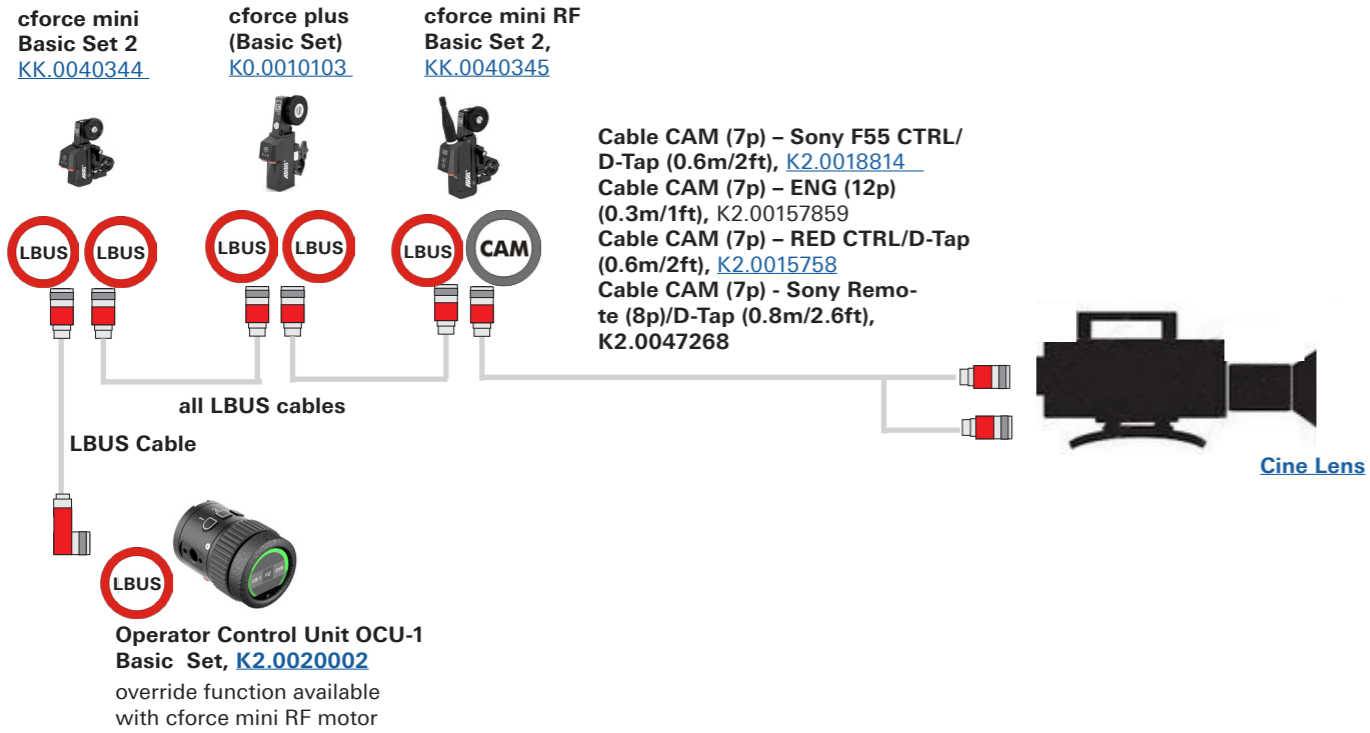

Operator Control Unit - Sample Configurations 3rd Party Camera

Configuration Overview | 4.4.3 / 2023.09

3rd Party Camera - Cine Lens

3rd Party Camera - Cine Lens

LBUS Cables

LBUS cables need to be ordered separately

- Cable LBUS (straight) to LBUS (straight) Length: 0.2m/8", [K2.0006749](#)
- Cable LBUS (straight) to LBUS (straight) Length: 0.3m/1ft, [K2.0006750](#)
- Cable LBUS (straight) to LBUS (straight) Length: 0.5m/1.5ft, [K2.0006751](#)
- Cable LBUS (straight) to LBUS (straight) Length: 0.8m/2.5ft, [K2.0006752](#)
- Cable LBUS (straight) to LBUS (straight) Length: 1.5m/5ft, [K2.0006753](#)
- Cable LBUS (straight) to LBUS (straight) Length: 3m/10ft, [K2.0006754](#)
- Cable LBUS (straight) to LBUS (straight) Length: 6m/20ft, [K2.0006755](#)
- Cable LBUS (straight) to LBUS (straight) Length: 15m/49ft, [K2.0006756](#)
- Cable LCS (5p) - LBUS (0.8m/2.6ft): [K2.0007318](#)
- Cable LBUS (angled) to LBUS (straight) Length: 0.35m/1.1ft, [K2.0013042](#)
- Cable LBUS (angled) to LBUS (straight) Length: 0.80m/2.3ft, [K2.0013043](#)
- Cable LBUS (angled) to LBUS (straight) Length: 1m/3.3ft, [K2.0013041](#)
- Cable LBUS (angled) to LBUS (angled) Length: 0.2m/8", [K2.0012785](#)
- Cable LBUS (angled) to LBUS (angled) Length: 0.6m/2ft, [K2.0013040](#)
- Cable LBUS (angled) to LBUS (angled) Length: 0.8m/2.6ft, [K2.0012630](#)

Cable LBUS Star (0.2m/8in). [K2.0023823](#)

Accessories

3rd Party Camera - Servo Zoom Lens

Servo zoom control requires AMIRA/ALEXA Mini SUP 5.0 and higher

- * For Extensions 80 and 160 mm length we suggest:
 Cable LBUS (angled) to LBUS (angled) Length: 0.6m/2ft, [K2.0013040](#)
- * For Extensions 240 mm length we suggest:
 Cable LBUS (angled) to LBUS (angled) Length: 0.8m/2.6ft, [K2.0012630](#)