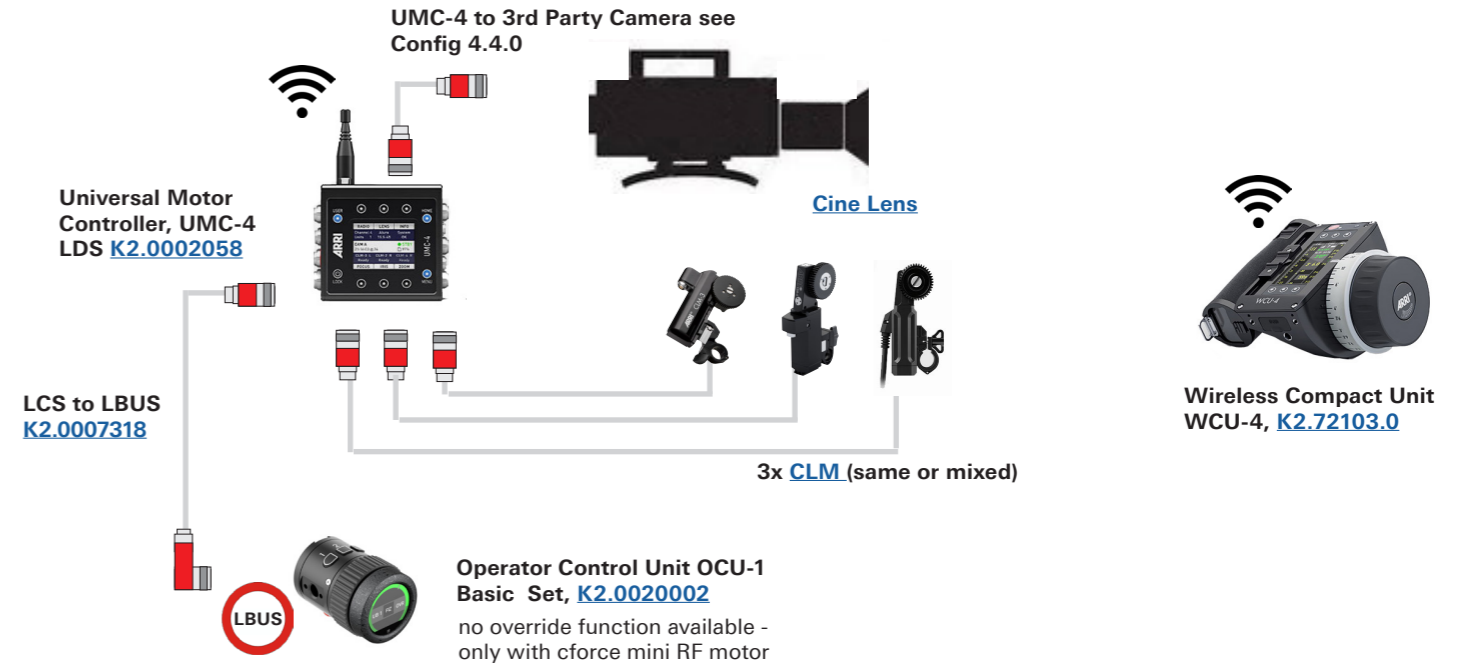

Operator Control Unit - Sample Configurations 3rd Party Camera

Configuration Overview | 4.4.3 / 2023.09

3rd Party Camera - Cine Lens

3rd Party Camera - Cine Lens

LBUS Cables

LBUS cables need to be ordered separately

- Cable LBUS (straight) to LBUS (straight) Length: 0.2m/8", [K2.0006749](#)
- Cable LBUS (straight) to LBUS (straight) Length: 0.3m/1ft, [K2.0006750](#)
- Cable LBUS (straight) to LBUS (straight) Length: 0.5m/1.5ft, [K2.0006751](#)
- Cable LBUS (straight) to LBUS (straight) Length: 0.8m/2.5ft, [K2.0006752](#)
- Cable LBUS (straight) to LBUS (straight) Length: 1.5m/5ft, [K2.0006753](#)
- Cable LBUS (straight) to LBUS (straight) Length: 3m/10ft, [K2.0006754](#)
- Cable LBUS (straight) to LBUS (straight) Length: 6m/20ft, [K2.0006755](#)
- Cable LBUS (straight) to LBUS (straight) Length: 15m/49ft, [K2.0006756](#)
- Cable LCS (5p) - LBUS (0.8m/2.6ft): [K2.0007318](#)
- Cable LBUS (angled) to LBUS (straight) Length: 0.35m/1.1ft, [K2.0013042](#)
- Cable LBUS (angled) to LBUS (straight) Length: 0.80m/2.3ft, [K2.0013043](#)
- Cable LBUS (angled) to LBUS (straight) Length: 1m/3.3ft, [K2.0013041](#)
- Cable LBUS (angled) to LBUS (angled) Length: 0.2m/8", [K2.0012785](#)
- Cable LBUS (angled) to LBUS (angled) Length: 0.6m/2ft, [K2.0013040](#)
- Cable LBUS (angled) to LBUS (angled) Length: 0.8m/2.6ft, [K2.0012630](#)

Cable LBUS Star (0.2m/8in). [K2.0023823](#)

Accessories

3rd Party Camera - Servo Zoom Lens

Servo zoom control requires AMIRA/ALEXA Mini SUP 5.0 and higher

- * For Extensions 80 and 160 mm length we suggest:
 Cable LBUS (angled) to LBUS (angled) Length: 0.6m/2ft, [K2.0013040](#)
- * For Extensions 240 mm length we suggest:
 Cable LBUS (angled) to LBUS (angled) Length: 0.8m/2.6ft, [K2.0012630](#)