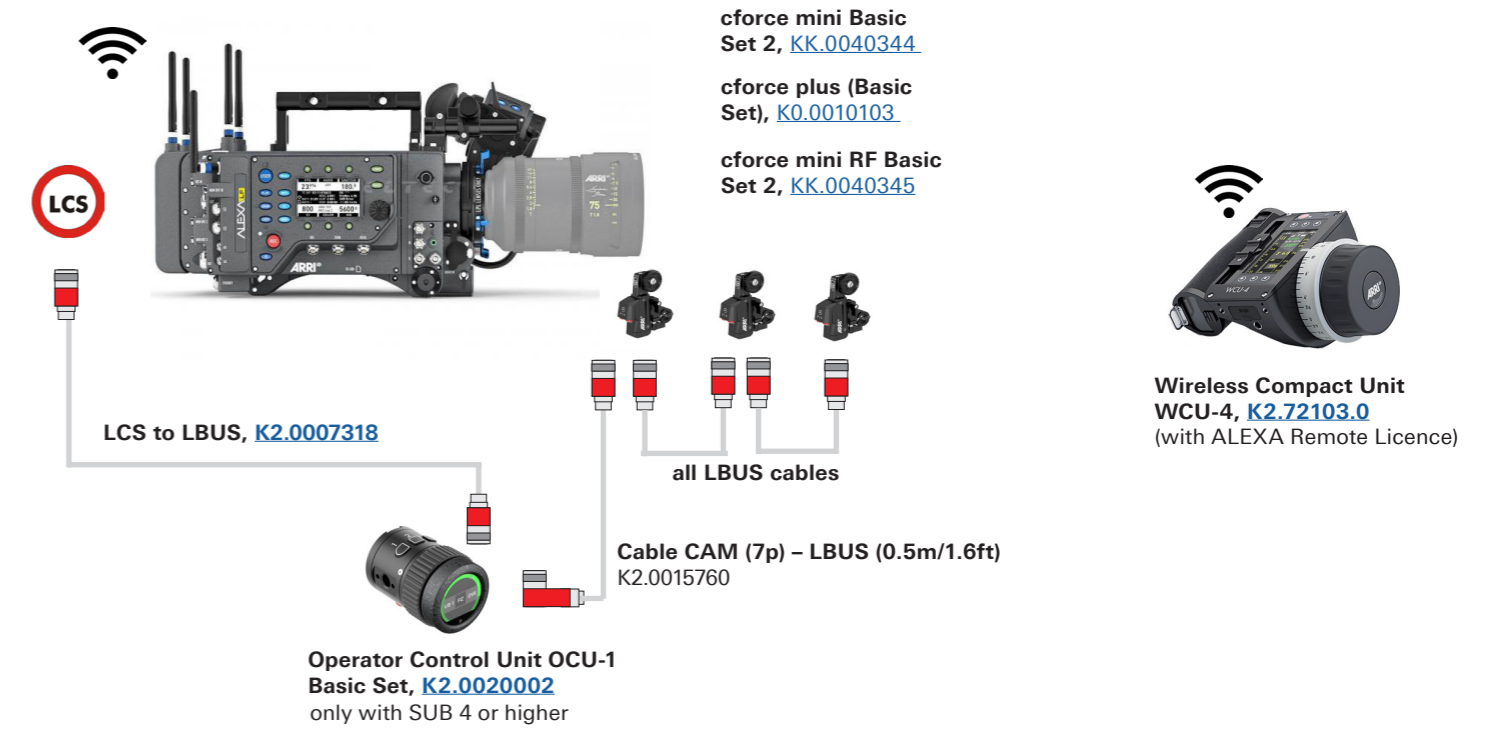

Operator Control Unit - Sample Configurations ALEXA Mini LF / ALEXA Mini

Configuration Overview | 4.4.1 / 2024.01

ALEXA Plus / Studio - Cine Style Lens

ALEXA LF - Cine Style Lens

LBUS Cables

LBUS cables need to be ordered separately

- Cable LBUS (straight) to LBUS (straight) Length: 0.2m/8", [K2.0006749](#)
- Cable LBUS (straight) to LBUS (straight) Length: 0.3m/1ft, [K2.0006750](#)
- Cable LBUS (straight) to LBUS (straight) Length: 0.5m/1.5ft, [K2.0006751](#)
- Cable LBUS (straight) to LBUS (straight) Length: 0.8m/2.5ft, [K2.0006752](#)
- Cable LBUS (straight) to LBUS (straight) Length: 1.5m/5ft, [K2.0006753](#)
- Cable LBUS (straight) to LBUS (straight) Length: 3m/10ft, [K2.0006754](#)
- Cable LBUS (straight) to LBUS (straight) Length: 6m/20ft, [K2.0006755](#)
- Cable LBUS (straight) to LBUS (straight) Length: 15m/49ft, [K2.0006756](#)
- Cable LCS (5p) - LBUS (0.8m/2.6ft): [K2.0007318](#)
- Cable LBUS (angled) to LBUS (straight) Length: 0.35m/1.1ft, [K2.0013042](#)
- Cable LBUS (angled) to LBUS (straight) Length: 0.80m/2.3ft, [K2.0013043](#)
- Cable LBUS (angled) to LBUS (straight) Length: 1m/3.3ft, [K2.0013041](#)
- Cable LBUS (angled) to LBUS (angled) Length: 0.2m/8", [K2.0012785](#)
- Cable LBUS (angled) to LBUS (angled) Length: 0.6m/2ft, [K2.0013040](#)
- Cable LBUS (angled) to LBUS (angled) Length: 0.8m/2.6ft, [K2.0012630](#)

Cable LBUS Star (0.2m/8in). K2.0023823

Accessories

ALEXA EV - Cine Style Lens