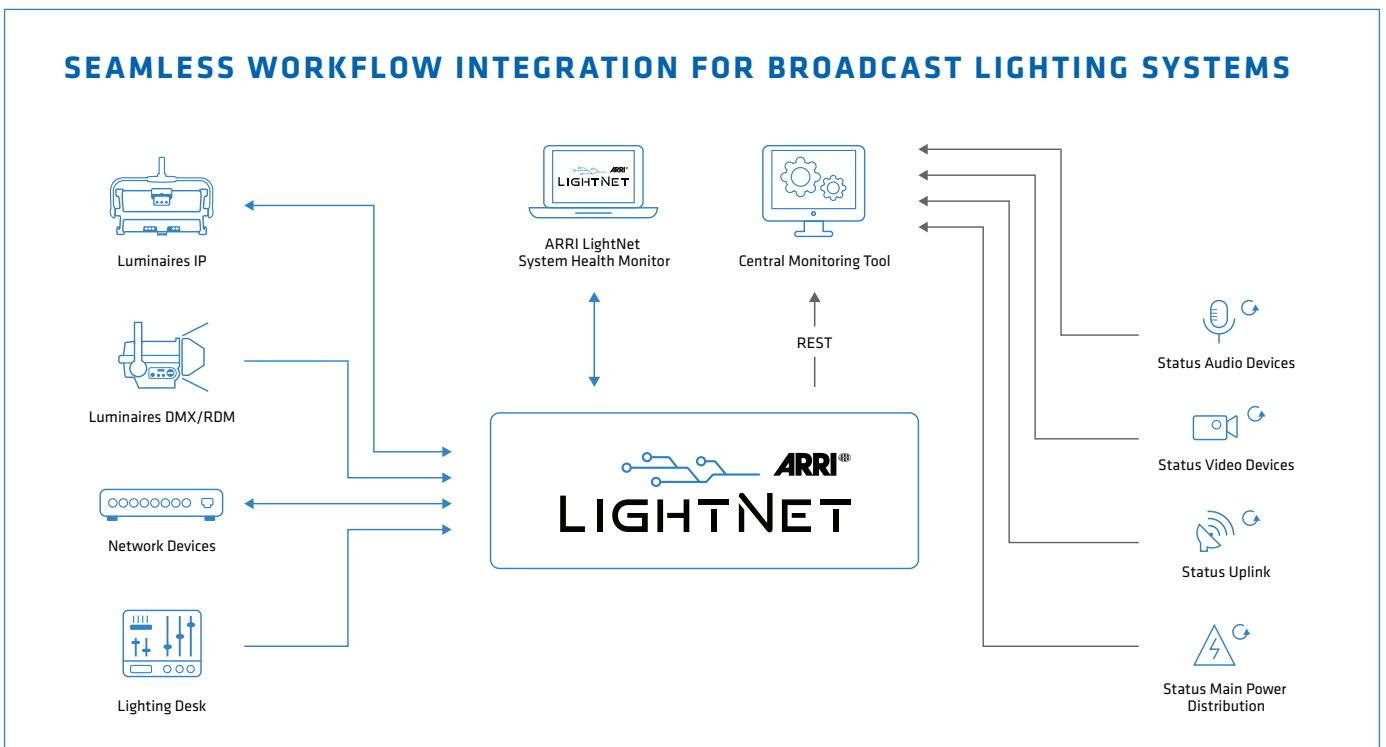

ARRI LightNet allows comprehensive centralized monitoring and fault detection for all components in a lighting network, from any location.

Key Features

- Intuitive dashboard design
- Reliability via broadcast sector redundancy concepts
- Efficient and flexible workflow
- Seamless integration into central system monitoring
- Remote and local access to the lighting network
- Manufacturer-agnostic

ARRI LIGHTNET

Designed by ARRI Solutions, the unique platform displays all relevant data from lighting fixtures, control desks, network switches, DMX splitters and DMX nodes in real-time. This enables production facilities to view the status of all devices in the system in a single glance, increasing efficiency and security standards.

ARRI LightNet is widely adaptable for a range of busy production environments. The interface can run simultaneously across multiple client devices, providing local and remote access. Users and technicians can work in parallel, accessing and managing different aspects of the network.

FUNCTIONALITY

- Status of all devices in the lighting network
- Alerts for at-a-glance error localization
- IP interface for integration into central monitoring tool (JSON API)
- Central/decentral system architecture
 - High performance back-end server connected to lighting network
 - Multi-user front-end access via laptop, PC or tablet
 - Remote monitoring via VPN
 - Virtualization at front and back end, if required