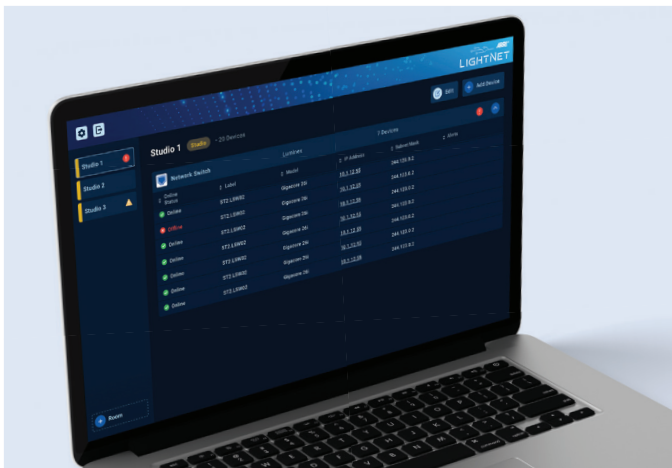

ARRI LIGHTNET

Designed by ARRI Solutions, the unique platform displays all relevant data from lighting fixtures, control desks, network switches, DMX splitters and DMX nodes in real-time. This enables production facilities to view the status of all devices in the system in a single glance, increasing efficiency and security standards.

ARRI LightNet is widely adaptable for a range of busy production environments. The interface can run simultaneously across multiple client devices, providing local and remote access. Users and technicians can work in parallel, accessing and managing different aspects of the network.

FUNCTIONALITY

- Status of all devices in the lighting network
- Alerts for at-a-glance error localization
- IP interface for integration into central monitoring tool (JSON API)
- Central/decentral system architecture
  - High performance back-end server connected to lighting network
  - Multi-user front-end access via laptop, PC or tablet
  - Remote monitoring via VPN
  - Virtualization at front and back end, if required