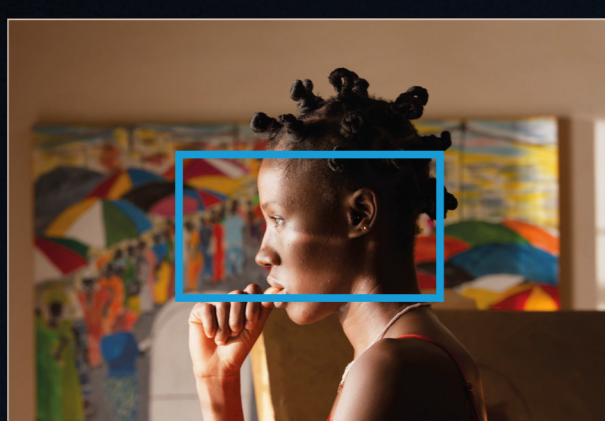

2K 16:9 S16

Photosites
2048 x 1152

Dimensions
12.44 x 7.00 mm
0.490 x 0.276 inch

Image Circle
14.27 mm
0.561 inch

Mimics the traditional Super 16 format for use with Super 16 lenses or as an in-camera center crop.

2K 2048 x 1152

Apple ProRes 120 fps

More about ALEXA 35

Frame Line & Lens Illumination Tool

Data Rate Calculator

All data based on ALEXA 35 Software Update Package 1.1. All data subject to change without further notice. Unless otherwise noted, all Apple ProRes flavors (422 HQ, 4444, 4444 XQ) have the same maximum frame rate on the ALEXA 35 regardless of whether a CODEX Compact Drive 1TB or 2TB is used. All formats labelled as "Ana 2x" record an image that has been de-squeezed in camera and does not require further cropping in post.

*This format has a slightly lower maximum frame rate in Apple ProRes 4444 XQ when using the CODEX Compact Drive 1TB, please see the online Formats and Data Rate Calculator for full specification.

ARRI