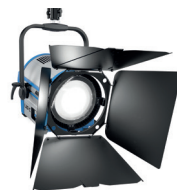

L-SERIES L10-C

[Click here for more product related information | ARRI.com](#)

FW
2.5

L-SERIES L10-C

Ident.-No.	Description
L0.0003382	L10-C Stand-Mount blue/silver Schuko
L0.0003383	L10-C Hanging blue/silver Bare Ends
L0.0003384	L10-C Hanging black Bare Ends
L0.0003385	L10-C P.O. blue/silver Bare Ends
L0.0003386	L10-C P.O. black Bare Ends

LAMPHEAD CONTROL

-	Stellar *Use up to 5 fixtures free of charge

LIGHT CONTROL

L2.40950.0	4-leaf barndoor, True Blue (344 mm / 13.5")
L2.40960.0	8-leaf barndoor, True Blue (344 mm / 13.5")
L2.80970.0	Filter frame (330 mm / 13.0")
L2.80975.0	Snoot (344 mm / 13.5") with variable aperture
L2.0008983	Spill Ring (329 mm / 12,9")