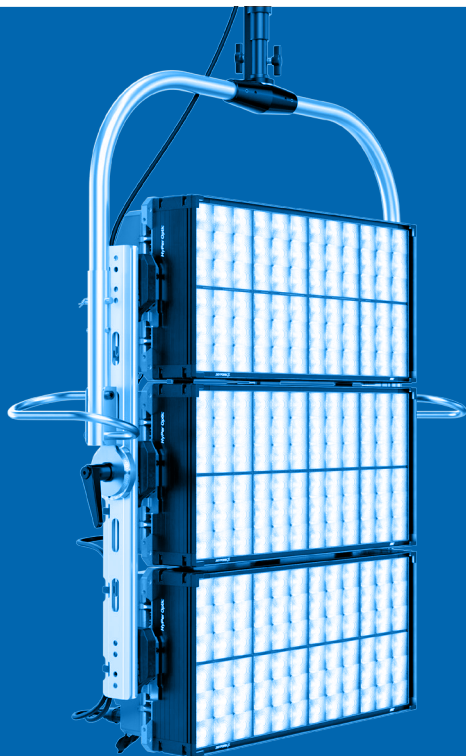

PLA - PROFESSIONAL LIGHTING ACCESSORIES

Optics	146
Lamphead Control	147
Diffusion, Spill Rings, Snoots & Louvers	148
Conversion Filters, Phosphor Panels & Protective Glasses	151
Barndoors	153
Scrim & Scrim Bags	155
Filter Frames	160
Softboxes, Accessory Holders & Speed Rings	161
Grip	166
Cables	169
Stands, Wheels & Operating Poles	172
Cases (empty)	174
Lamps	176
Lenses	178
Other Accessories	180

SETS & KITS