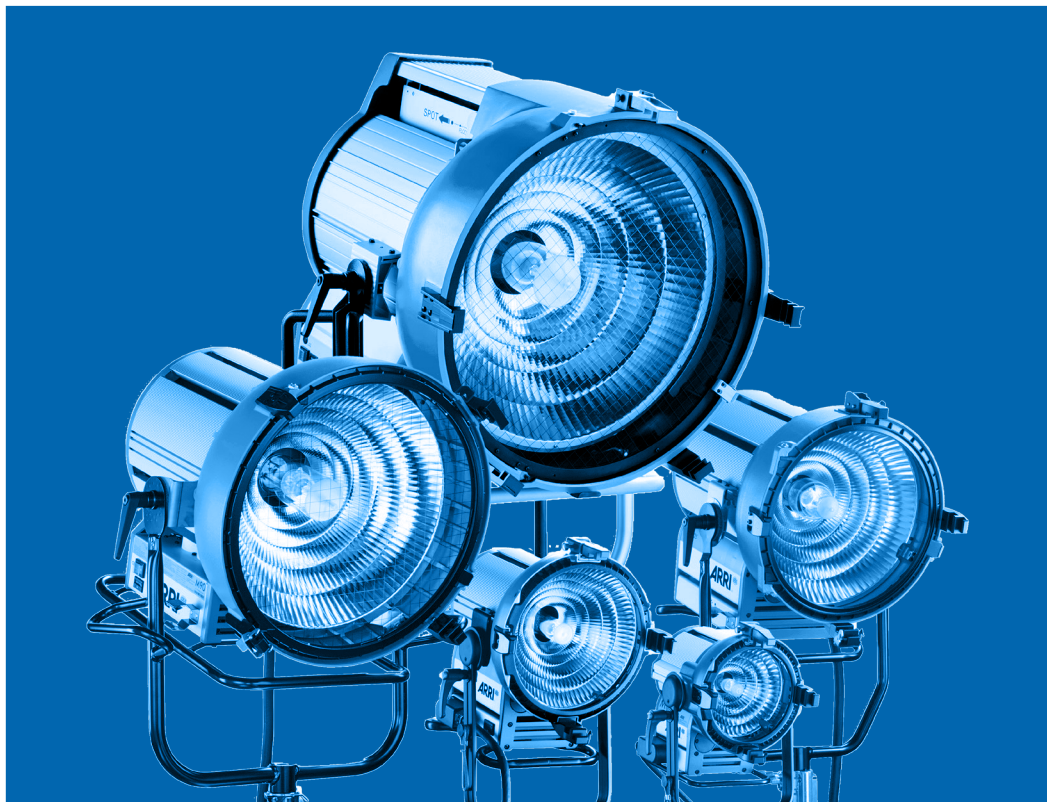

STELLAR 2.5

Ident.-No.	Description
------------	-------------

-	Stellar *Use up to 5 fixtures free of charge
---	---

Download Stellar now:

DAYLIGHT

M-Series

ARRISUN Event

True Blue D