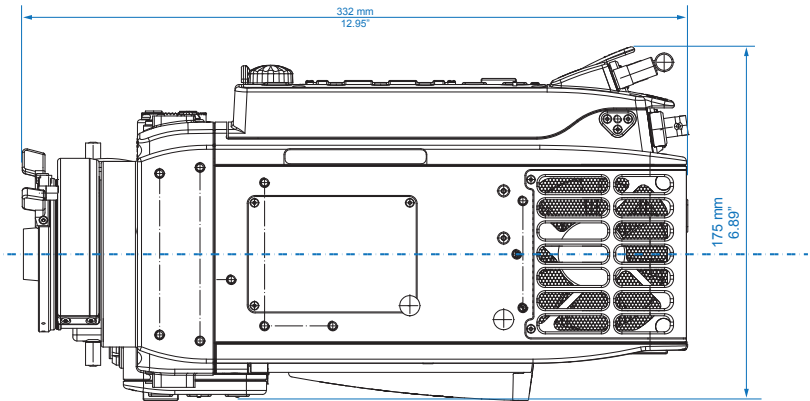

Table of Content

ALEXA	2
ALEXA Plus	6
ALEXA M	10
ALEXA Studio	18
ALEXA XT	22
ALEXA XT Plus	26
ALEXA XT M	30
ALEXA XT Studio	38

Camera Right

Camera Front

ALEXA

	Length	Width	Height	Weight
Body, Camera Center Handle (CCH-1)	321 mm - 12.64"	153 mm - 6.02"	224 mm - 8.82"	6.5 kg - 14.33 lb
Body, Camera Center Handle (CCH-1), Electronic Viewfinder EVF-1, Viewfinder Mounting Bracket (VMB-1)	384 mm - 15.12"	251 mm - 9.88"	" - "	7.5 kg - 16.53 lb
Body, Camera Center Handle (CCH-1), Electronic Viewfinder EVF-1 extended, Viewfinder Mounting Bracket (VMB-1)	406 mm - 15.98"	319 mm - 12.56"	" - "	7.5 kg - 16.53 lb

Camera Top

Image Plane

Camera Top

Optical Center

ALEXA Plus

	Length	Width	Height	Weight
Body, SxS Module	332 mm - 12.95"	175 mm - 6.89"	158 mm - 6.22"	7.0 kg - 15.4 lb
Body, SxS Module, Camera Center Handle (CCH-1), Electronic Viewfinder EVF-1	384 mm - 15.12"	274 mm - 10.8"	224 mm - 8.82"	8.4 kg - 18.5 lb

Camera Top

Image Plane

Camera Top

Optical Center

ALEXA M

	Length	Width	Height	Weight
ALEXA M Head	212 mm - 8.35"	129 mm - 5.08"	149 mm - 5.87"	2.9 kg - 6.39 lb
ALEXA M Backend	323 mm - 12.72"	153 mm - 6.02"	158 mm - 6.22"	5.5 kg - 12 lb

Camera Top

Image Plane

Camera Top

Optical Center

ALEXA XT M

	Length	Width	Height	Weight
ALEXA M Head	212 mm - 8.35"	129 mm - 5.08"	149 mm - 5.87"	2.9 kg - 6.39 lb
ALEXA M Backend with XR Module	323 mm - 12.72"	161 mm - 6.34"	158 mm - 6.22"	5.8 kg - 12.8 lb