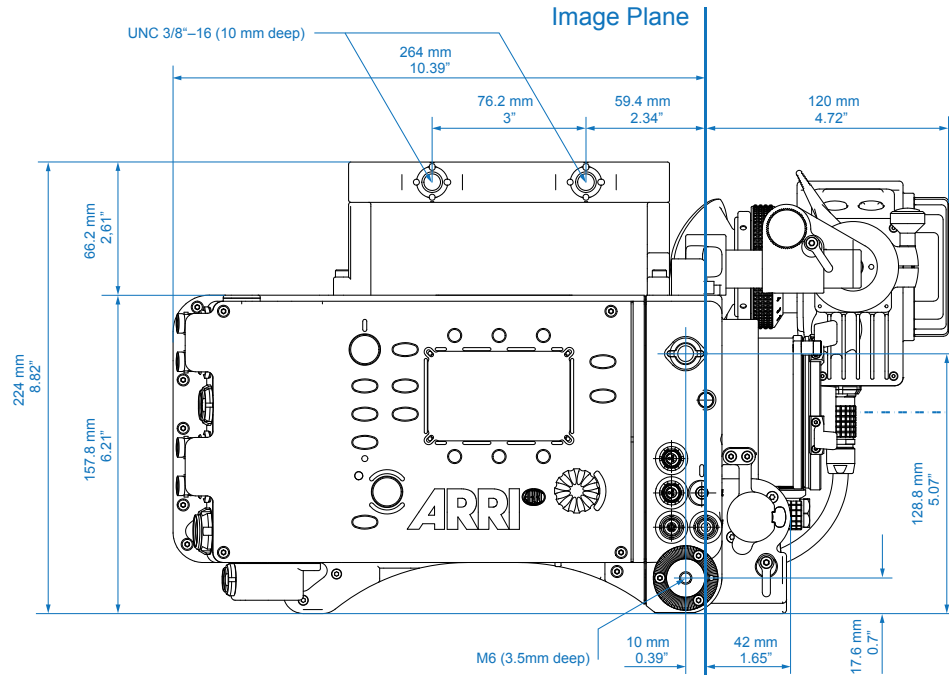

Table of Content

ALEXA	2
ALEXA Plus	6
ALEXA M	10
ALEXA Studio	18
ALEXA XT	22
ALEXA XT Plus	26
ALEXA XT M	30
ALEXA XT Studio	38

Camera Right

Camera Front

ALEXA

	Length	Width	Height	Weight
Body, Camera Center Handle (CCH-1)	321 mm - 12.64"	153 mm - 6.02"	224 mm - 8.82"	6.5 kg - 14.33 lb
Body, Camera Center Handle (CCH-1), Electronic Viewfinder EVF-1, Viewfinder Mounting Bracket (VMB-1)	384 mm - 15.12"	251 mm - 9.88"	" - "	7.5 kg - 16.53 lb
Body, Camera Center Handle (CCH-1), Electronic Viewfinder EVF-1 extended, Viewfinder Mounting Bracket (VMB-1)	406 mm - 15.98"	319 mm - 12.56"	" - "	7.5 kg - 16.53 lb

Camera Top

Image Plane

Camera Top

Optical Center

ALEXA Plus

	Length	Width	Height	Weight
Body, SxS Module	332 mm - 12.95"	175 mm - 6.89"	158 mm - 6.22"	7.0 kg - 15.4 lb
Body, SxS Module, Camera Center Handle (CCH-1), Electronic Viewfinder EVF-1	384 mm - 15.12"	274 mm - 10.8"	224 mm - 8.82"	8.4 kg - 18.5 lb

Camera Top

Image Plane

Camera Top

Optical Center

ALEXA M

	Length	Width	Height	Weight
ALEXA M Head	212 mm - 8.35"	129 mm - 5.08"	149 mm - 5.87"	2.9 kg - 6.39 lb
ALEXA M Backend	323 mm - 12.72"	153 mm - 6.02"	158 mm - 6.22"	5.5 kg - 12 lb

Camera Top

Image Plane

Camera Top

Optical Center

ALEXA XT M

	Length	Width	Height	Weight
ALEXA M Head	212 mm - 8.35"	129 mm - 5.08"	149 mm - 5.87"	2.9 kg - 6.39 lb
ALEXA M Backend with XR Module	323 mm - 12.72"	161 mm - 6.34"	158 mm - 6.22"	5.8 kg - 12.8 lb