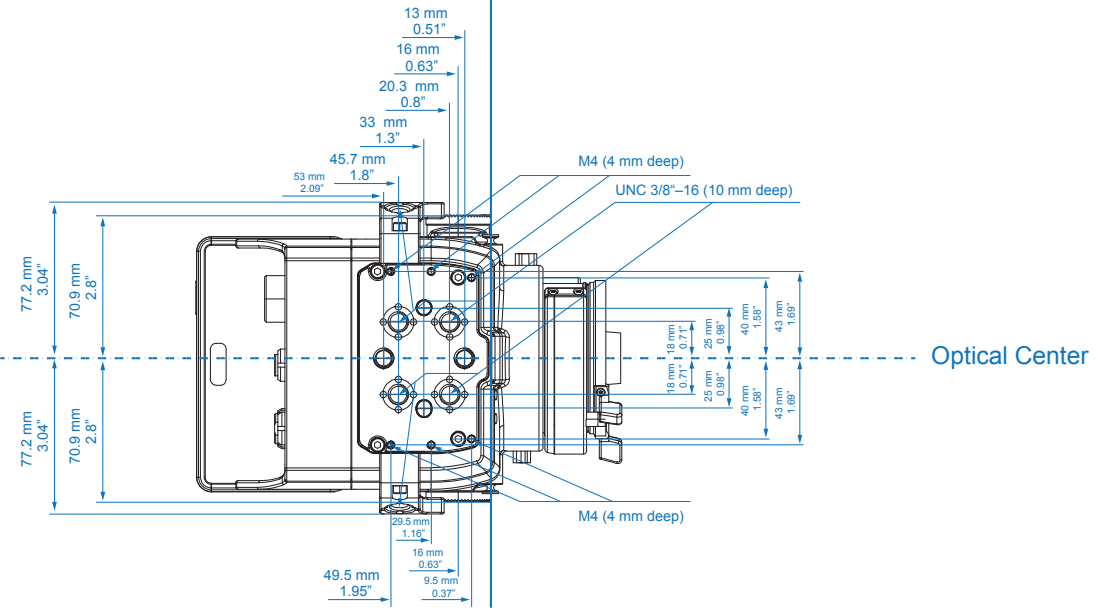

Technical Data are subject to change without notice.

ALEXA XT Plus

	Length	Width	Height	Weight
Body, XR Module	332 mm - 12.95"	184.6 mm - 7.27"	158 mm - 6.22"	7.3 kg - 16.1 lb
Body, XR Module, Camera Center Handle (CCH-1), Electronic Viewfinder EVF-1	384 mm - 15.12"	274 mm - 10.8"	224 mm - 8.82"	8.7 kg - 19.2 lb

Camera Top

Image Plane

Camera Top

Optical Center

ALEXA XT M

	Length	Width	Height	Weight
ALEXA M Head	212 mm - 8.35"	129 mm - 5.08"	149 mm - 5.87"	2.9 kg - 6.39 lb
ALEXA M Backend with XR Module	323 mm - 12.72"	161 mm - 6.34"	158 mm - 6.22"	5.8 kg - 12.8 lb

Head with Cage Right

Image Plane

Head with Cage Top

Image Plane

Optical Center

Head with HEAD-PLATE-2 Right

Head with HEAD-PLATE-2 Top

Head with Handle Right

Image Plane

Backend Bottom

ALEXA XT Studio

	Length	Width	Height	Weight
Body, XR Module	364 mm - 14.33"	183.6 mm - 7.23"	163 mm - 6.42"	8.3 kg - 18.3 lb
Body, XR Module, Camera Center Handle (CCH-1), Optical Viewfinder OVF-1	402 mm - 15.9"	268 mm - 10.55"	241 mm - 9.49"	10.5 kg - 23.1 lb