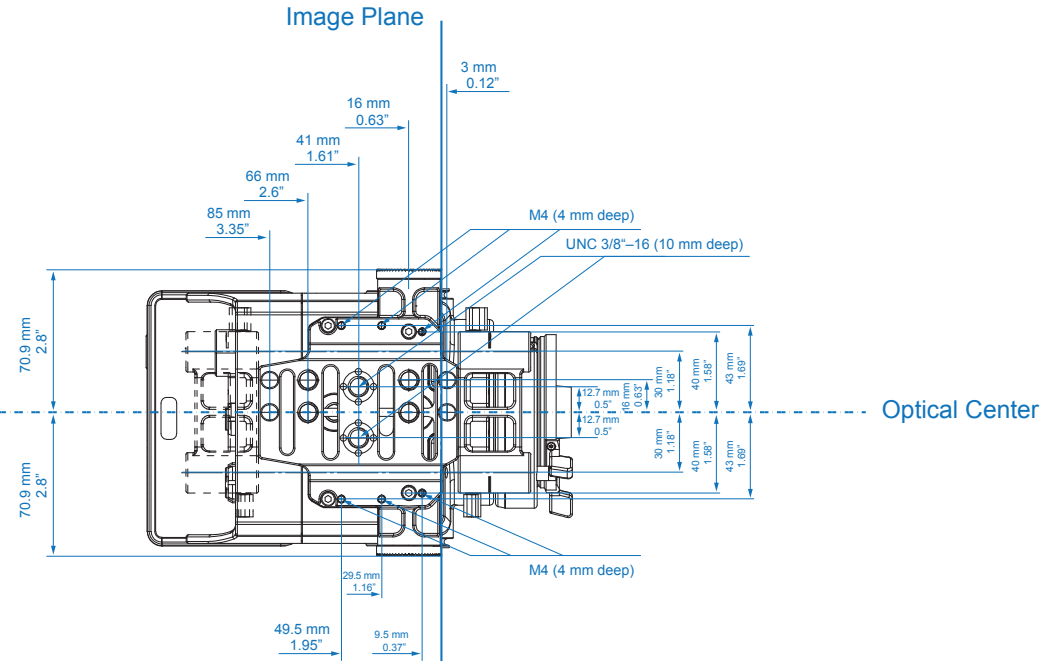

Camera Top

Image Plane

Camera Top

Optical Center

ALEXA XT M

	Length	Width	Height	Weight
ALEXA M Head	212 mm - 8.35"	129 mm - 5.08"	149 mm - 5.87"	2.9 kg - 6.39 lb
ALEXA M Backend with XR Module	323 mm - 12.72"	161 mm - 6.34"	158 mm - 6.22"	5.8 kg - 12.8 lb

Head with Cage Right

Image Plane

Head with Cage Top

Image Plane

Optical Center

Head with HEAD-PLATE-2 Right

Head with HEAD-PLATE-2 Top

Head with Handle Right

Head with Handle Top

Optical Center

Head Rear View

Backend Right

Backend Front

Optical Center

Optical fibre-connector

Backend Top

Image Plane

Backend Bottom

ALEXA XT Studio

	Length	Width	Height	Weight
Body, XR Module	364 mm - 14.33"	183.6 mm - 7.23"	163 mm - 6.42"	8.3 kg - 18.3 lb
Body, XR Module, Camera Center Handle (CCH-1), Optical Viewfinder OVF-1	402 mm - 15.9"	268 mm - 10.55"	241 mm - 9.49"	10.5 kg - 23.1 lb