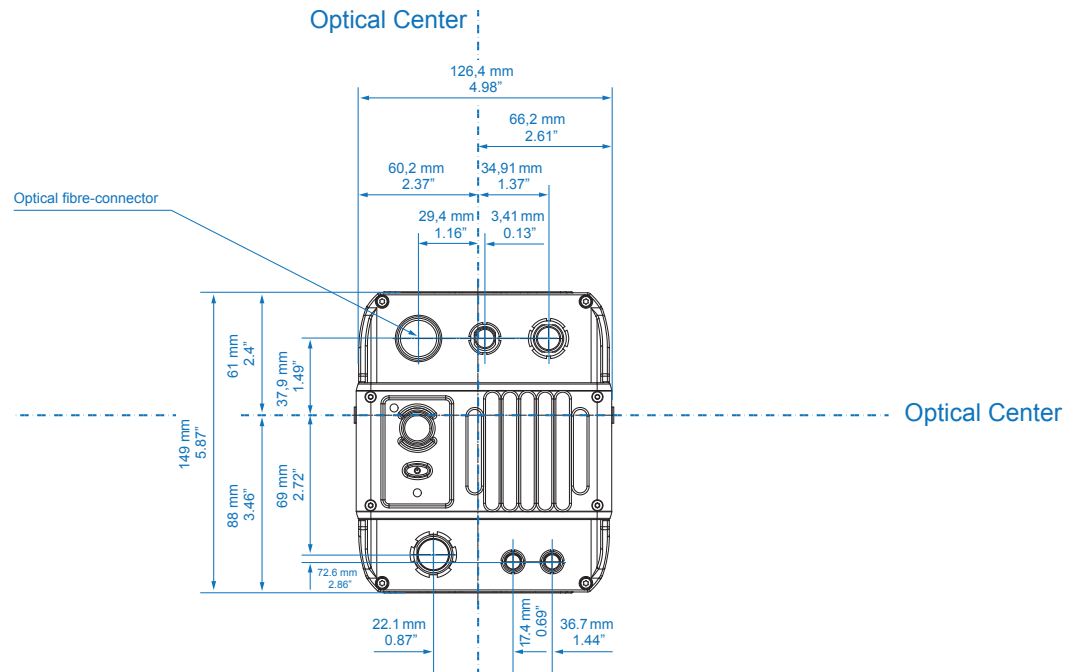

Backend Right

Optical fibre-connector

Head Rear View