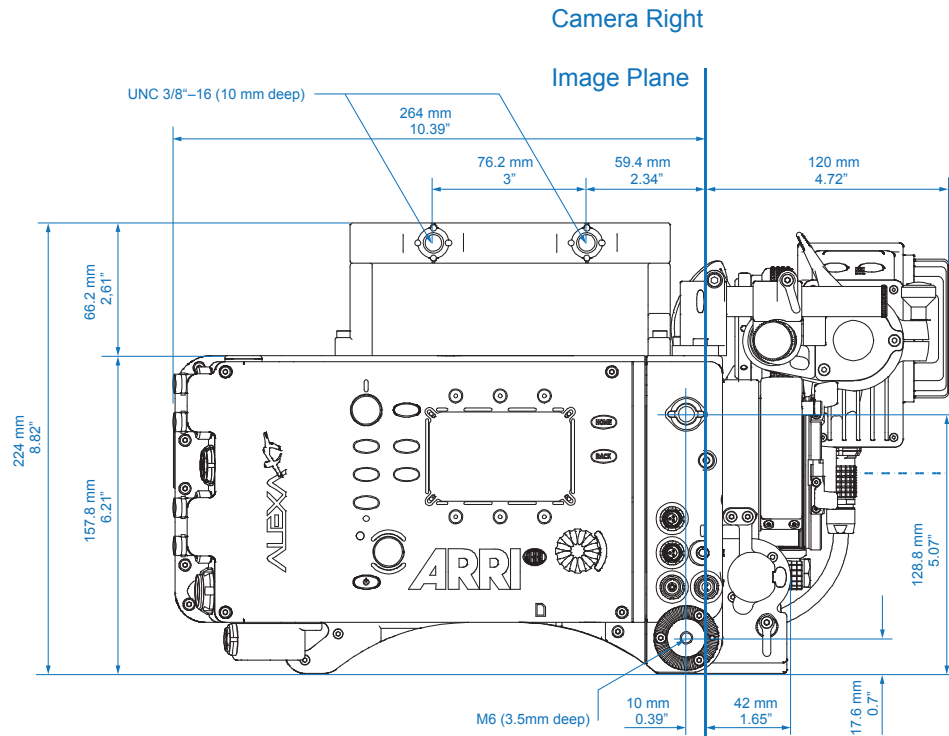

ALEXA Studio

	Length	Width	Height	Weight
Body, SxS Module	364 mm - 14.33"	177 mm - 6.97"	163 mm - 6.42"	8.0 kg - 17.6 lb
Body, SxS Module, Camera Center Handle (CCH-1), Optical Viewfinder OVF-1	402 mm - 15.9"	268 mm - 10.55"	241 mm - 9.49"	10.2 kg - 22.5 lb

Camera Top

Camera Bottom

ALEXA XT

	Length	Width	Height	Weight
Body, Camera Center Handle (CCH-1)	321 mm - 12.64"	161.6 mm - 6.36"	224 mm - 8.82"	6.6 kg - 14.6 lb
Body, Camera Center Handle (CCH-1), Electronic Viewfinder EVF-1, Viewfinder Mounting Bracket (VMB-1)	384 mm - 15.12"	251 mm - 9.88"	" - "	8.0 kg - 17.6 lb
Body, Camera Center Handle (CCH-1), Electronic Viewfinder EVF-1 extended, Viewfinder Mounting Bracket (VMB-1)	406 mm - 15.98"	319 mm - 12.56"	" - "	8.0 kg - 17.6 lb

Technical Data are subject to change without notice.

ALEXA XT Plus

	Length	Width	Height	Weight
Body, XR Module	332 mm - 12.95"	184.6 mm - 7.27"	158 mm - 6.22"	7.3 kg - 16.1 lb
Body, XR Module, Camera Center Handle (CCH-1), Electronic Viewfinder EVF-1	384 mm - 15.12"	274 mm - 10.8"	224 mm - 8.82"	8.7 kg - 19.2 lb

Camera Top

Image Plane

Camera Top

Optical Center

ALEXA XT M

	Length	Width	Height	Weight
ALEXA M Head	212 mm - 8.35"	129 mm - 5.08"	149 mm - 5.87"	2.9 kg - 6.39 lb
ALEXA M Backend with XR Module	323 mm - 12.72"	161 mm - 6.34"	158 mm - 6.22"	5.8 kg - 12.8 lb