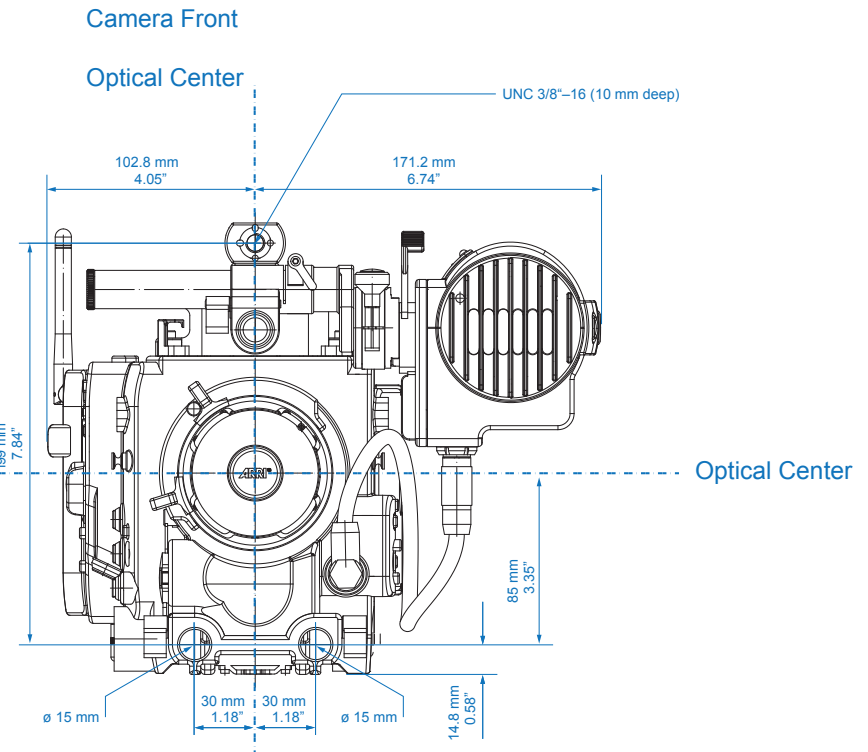

Table of Content

ALEXA	2
ALEXA Plus	6
ALEXA M	10
ALEXA Studio	18
ALEXA XT	22
ALEXA XT Plus	26
ALEXA XT M	30
ALEXA XT Studio	38

Camera Right

Camera Front

ALEXA

	Length	Width	Height	Weight
Body, Camera Center Handle (CCH-1)	321 mm - 12.64"	153 mm - 6.02"	224 mm - 8.82"	6.5 kg - 14.33 lb
Body, Camera Center Handle (CCH-1), Electronic Viewfinder EVF-1, Viewfinder Mounting Bracket (VMB-1)	384 mm - 15.12"	251 mm - 9.88"	" - "	7.5 kg - 16.53 lb
Body, Camera Center Handle (CCH-1), Electronic Viewfinder EVF-1 extended, Viewfinder Mounting Bracket (VMB-1)	406 mm - 15.98"	319 mm - 12.56"	" - "	7.5 kg - 16.53 lb

Camera Top

Image Plane

Camera Top

Optical Center

ALEXA Plus

	Length	Width	Height	Weight
Body, SxS Module	332 mm - 12.95"	175 mm - 6.89"	158 mm - 6.22"	7.0 kg - 15.4 lb
Body, SxS Module, Camera Center Handle (CCH-1), Electronic Viewfinder EVF-1	384 mm - 15.12"	274 mm - 10.8"	224 mm - 8.82"	8.4 kg - 18.5 lb

Camera Top

Image Plane

Camera Top

Optical Center

ALEXA M

	Length	Width	Height	Weight
ALEXA M Head	212 mm - 8.35"	129 mm - 5.08"	149 mm - 5.87"	2.9 kg - 6.39 lb
ALEXA M Backend	323 mm - 12.72"	153 mm - 6.02"	158 mm - 6.22"	5.5 kg - 12 lb

Camera Top

Image Plane

Camera Top

Optical Center

ALEXA XT M

	Length	Width	Height	Weight
ALEXA M Head	212 mm - 8.35"	129 mm - 5.08"	149 mm - 5.87"	2.9 kg - 6.39 lb
ALEXA M Backend with XR Module	323 mm - 12.72"	161 mm - 6.34"	158 mm - 6.22"	5.8 kg - 12.8 lb