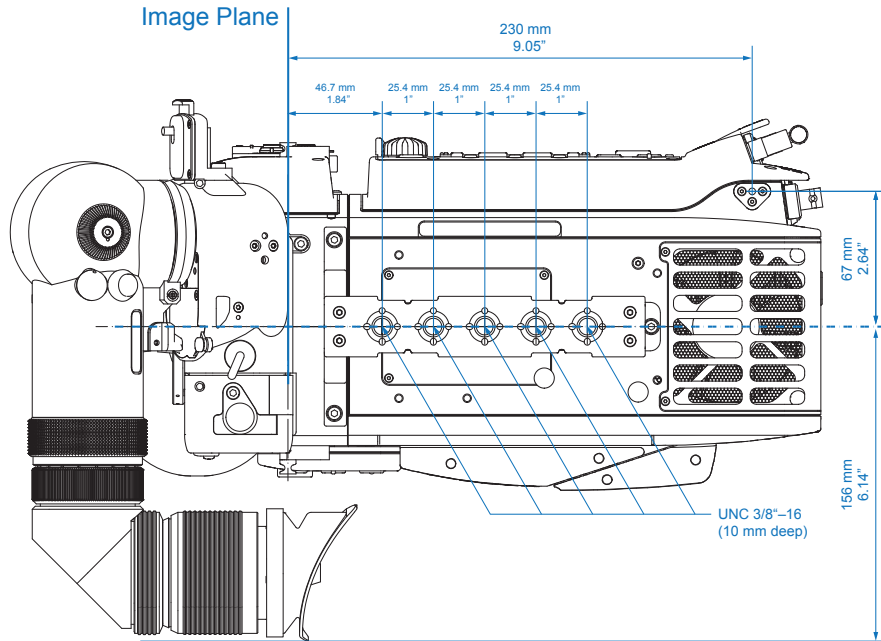

Camera Top

Image Plane

Camera Top

Optical Center

ALEXA XT M

	Length	Width	Height	Weight
ALEXA M Head	212 mm - 8.35"	129 mm - 5.08"	149 mm - 5.87"	2.9 kg - 6.39 lb
ALEXA M Backend with XR Module	323 mm - 12.72"	161 mm - 6.34"	158 mm - 6.22"	5.8 kg - 12.8 lb

Head with Handle Top

Optical Center

Head Rear View

Backend Right

Backend Front

Optical Center

Optical fibre-connector

Backend Top

Image Plane

Backend Bottom

ALEXA XT Studio

	Length	Width	Height	Weight
Body, XR Module	364 mm - 14.33"	183.6 mm - 7.23"	163 mm - 6.42"	8.3 kg - 18.3 lb
Body, XR Module, Camera Center Handle (CCH-1), Optical Viewfinder OVF-1	402 mm - 15.9"	268 mm - 10.55"	241 mm - 9.49"	10.5 kg - 23.1 lb

Camera Top

Camera Bottom