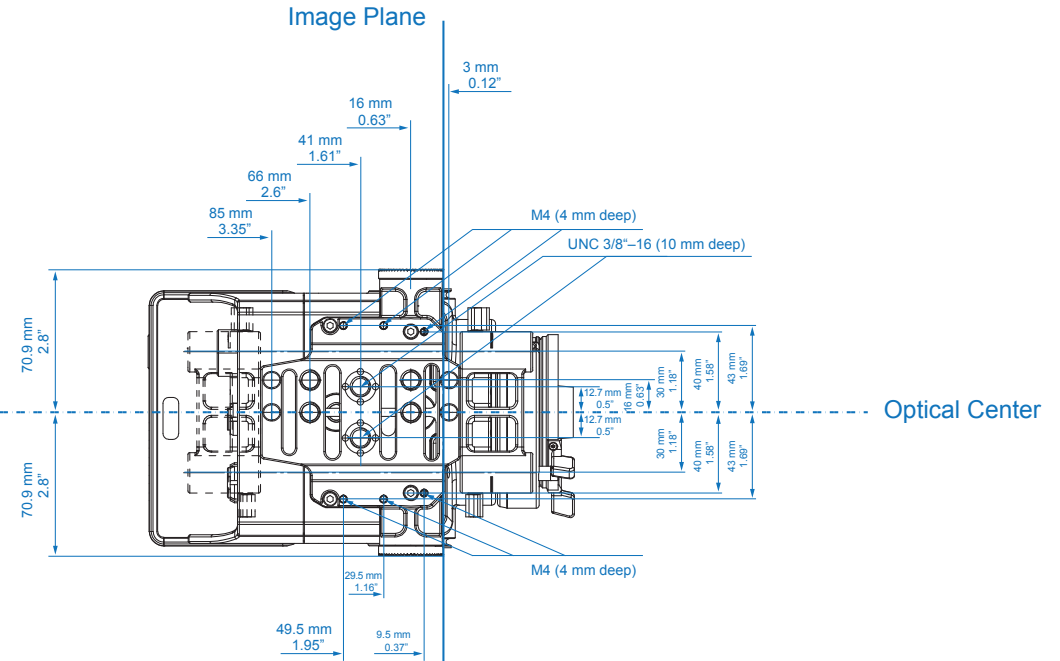

Camera Top

Image Plane

Camera Top

Optical Center

ALEXA M

	Length	Width	Height	Weight
ALEXA M Head	212 mm - 8.35"	129 mm - 5.08"	149 mm - 5.87"	2.9 kg - 6.39 lb
ALEXA M Backend	323 mm - 12.72"	153 mm - 6.02"	158 mm - 6.22"	5.5 kg - 12 lb

Head with Cage Right

Image Plane

Head with Cage Top

Image Plane

Head with HEAD-PLATE-2 Right

Head with HEAD-PLATE-2 Top

Head with Handle Right

Head with Handle Top

Camera Top

Camera Bottom

ALEXA XT

	Length	Width	Height	Weight
Body, Camera Center Handle (CCH-1)	321 mm - 12.64"	161.6 mm - 6.36"	224 mm - 8.82"	6.6 kg - 14.6 lb
Body, Camera Center Handle (CCH-1), Electronic Viewfinder EVF-1, Viewfinder Mounting Bracket (VMB-1)	384 mm - 15.12"	251 mm - 9.88"	" - "	8.0 kg - 17.6 lb
Body, Camera Center Handle (CCH-1), Electronic Viewfinder EVF-1 extended, Viewfinder Mounting Bracket (VMB-1)	406 mm - 15.98"	319 mm - 12.56"	" - "	8.0 kg - 17.6 lb

Camera Top

Image Plane

Camera Top

Optical Center

ALEXA XT M

	Length	Width	Height	Weight
ALEXA M Head	212 mm - 8.35"	129 mm - 5.08"	149 mm - 5.87"	2.9 kg - 6.39 lb
ALEXA M Backend with XR Module	323 mm - 12.72"	161 mm - 6.34"	158 mm - 6.22"	5.8 kg - 12.8 lb