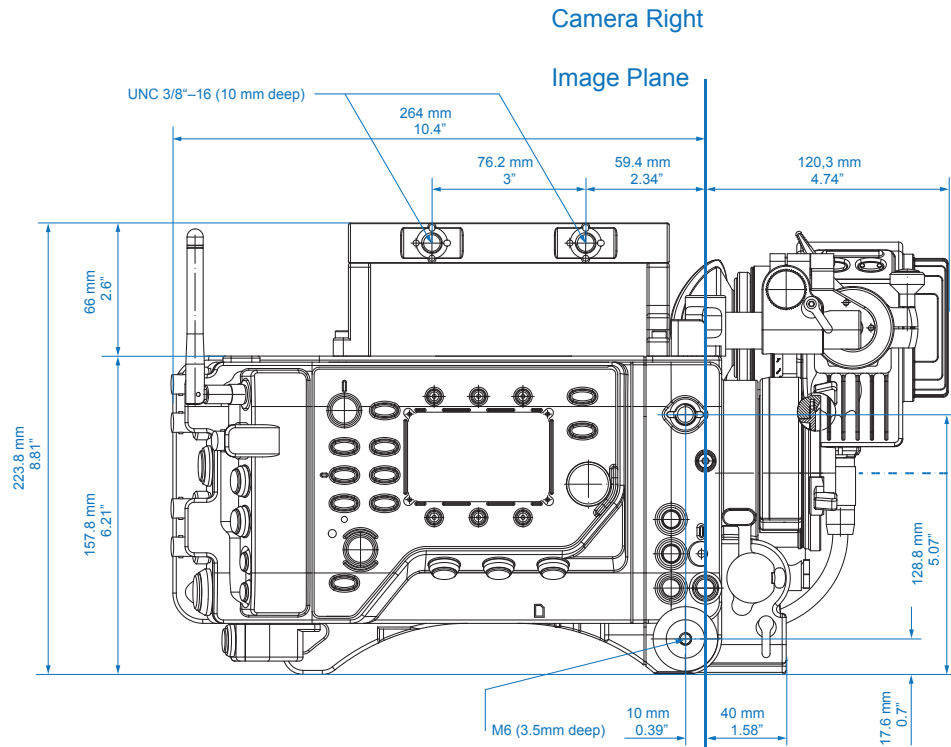

Table of Content

ALEXA	2
ALEXA Plus	6
ALEXA M	10
ALEXA Studio	18
ALEXA XT	22
ALEXA XT Plus	26
ALEXA XT M	30
ALEXA XT Studio	38

Camera Right

Camera Front

ALEXA

	Length	Width	Height	Weight
Body, Camera Center Handle (CCH-1)	321 mm - 12.64"	153 mm - 6.02"	224 mm - 8.82"	6.5 kg - 14.33 lb
Body, Camera Center Handle (CCH-1), Electronic Viewfinder EVF-1, Viewfinder Mounting Bracket (VMB-1)	384 mm - 15.12"	251 mm - 9.88"	" - "	7.5 kg - 16.53 lb
Body, Camera Center Handle (CCH-1), Electronic Viewfinder EVF-1 extended, Viewfinder Mounting Bracket (VMB-1)	406 mm - 15.98"	319 mm - 12.56"	" - "	7.5 kg - 16.53 lb

Camera Top

Image Plane

Camera Top

Optical Center

ALEXA Plus

	Length	Width	Height	Weight
Body, SxS Module	332 mm - 12.95"	175 mm - 6.89"	158 mm - 6.22"	7.0 kg - 15.4 lb
Body, SxS Module, Camera Center Handle (CCH-1), Electronic Viewfinder EVF-1	384 mm - 15.12"	274 mm - 10.8"	224 mm - 8.82"	8.4 kg - 18.5 lb

Camera Top

Image Plane

Camera Top

Optical Center

ALEXA M

	Length	Width	Height	Weight
ALEXA M Head	212 mm - 8.35"	129 mm - 5.08"	149 mm - 5.87"	2.9 kg - 6.39 lb
ALEXA M Backend	323 mm - 12.72"	153 mm - 6.02"	158 mm - 6.22"	5.5 kg - 12 lb

Camera Top

Image Plane

Camera Top

Optical Center

ALEXA XT M

	Length	Width	Height	Weight
ALEXA M Head	212 mm - 8.35"	129 mm - 5.08"	149 mm - 5.87"	2.9 kg - 6.39 lb
ALEXA M Backend with XR Module	323 mm - 12.72"	161 mm - 6.34"	158 mm - 6.22"	5.8 kg - 12.8 lb