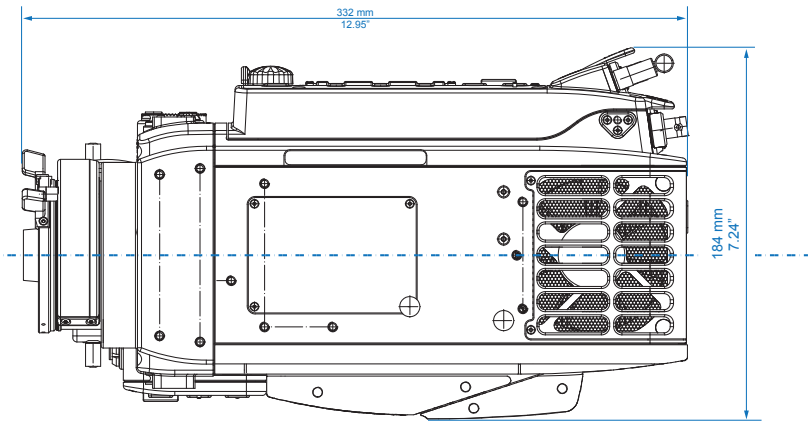

Camera Top

Camera Bottom

ALEXA XT

	Length	Width	Height	Weight
Body, Camera Center Handle (CCH-1)	321 mm - 12.64"	161.6 mm - 6.36"	224 mm - 8.82"	6.6 kg - 14.6 lb
Body, Camera Center Handle (CCH-1), Electronic Viewfinder EVF-1, Viewfinder Mounting Bracket (VMB-1)	384 mm - 15.12"	251 mm - 9.88"	" - "	8.0 kg - 17.6 lb
Body, Camera Center Handle (CCH-1), Electronic Viewfinder EVF-1 extended, Viewfinder Mounting Bracket (VMB-1)	406 mm - 15.98"	319 mm - 12.56"	" - "	8.0 kg - 17.6 lb

Camera Left

Camera Back

Camera Top

Image Plane

Camera Top

Optical Center

ALEXA XT Plus

CAMERA DIMENSIONS – Version 2013-04

Technical Data are subject to change without notice.

ALEXA XT Plus

	Length	Width	Height	Weight
Body, XR Module	332 mm - 12.95"	184.6 mm - 7.27"	158 mm - 6.22"	7.3 kg - 16.1 lb
Body, XR Module, Camera Center Handle (CCH-1), Electronic Viewfinder EVF-1	384 mm - 15.12"	274 mm - 10.8"	224 mm - 8.82"	8.7 kg - 19.2 lb

Camera Top

Image Plane

Camera Top

Optical Center

ALEXA XT M

	Length	Width	Height	Weight
ALEXA M Head	212 mm - 8.35"	129 mm - 5.08"	149 mm - 5.87"	2.9 kg - 6.39 lb
ALEXA M Backend with XR Module	323 mm - 12.72"	161 mm - 6.34"	158 mm - 6.22"	5.8 kg - 12.8 lb