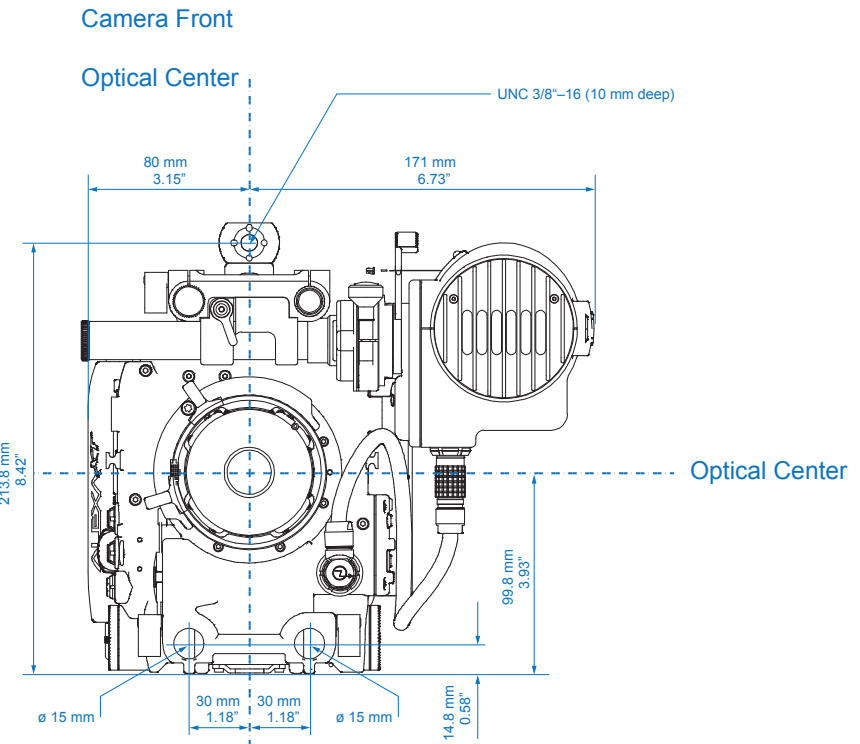

ALEXA Studio

	Length	Width	Height	Weight
Body, SxS Module	364 mm - 14.33"	177 mm - 6.97"	163 mm - 6.42"	8.0 kg - 17.6 lb
Body, SxS Module, Camera Center Handle (CCH-1), Optical Viewfinder OVF-1	402 mm - 15.9"	268 mm - 10.55"	241 mm - 9.49"	10.2 kg - 22.5 lb

Camera Top

Camera Bottom

ALEXA XT

	Length	Width	Height	Weight
Body, Camera Center Handle (CCH-1)	321 mm - 12.64"	161.6 mm - 6.36"	224 mm - 8.82"	6.6 kg - 14.6 lb
Body, Camera Center Handle (CCH-1), Electronic Viewfinder EVF-1, Viewfinder Mounting Bracket (VMB-1)	384 mm - 15.12"	251 mm - 9.88"	" - "	8.0 kg - 17.6 lb
Body, Camera Center Handle (CCH-1), Electronic Viewfinder EVF-1 extended, Viewfinder Mounting Bracket (VMB-1)	406 mm - 15.98"	319 mm - 12.56"	" - "	8.0 kg - 17.6 lb

Technical Data are subject to change without notice.

ALEXA XT Plus

	Length	Width	Height	Weight
Body, XR Module	332 mm - 12.95"	184.6 mm - 7.27"	158 mm - 6.22"	7.3 kg - 16.1 lb
Body, XR Module, Camera Center Handle (CCH-1), Electronic Viewfinder EVF-1	384 mm - 15.12"	274 mm - 10.8"	224 mm - 8.82"	8.7 kg - 19.2 lb

Camera Top

Image Plane

Camera Top

Optical Center

ALEXA XT M

	Length	Width	Height	Weight
ALEXA M Head	212 mm - 8.35"	129 mm - 5.08"	149 mm - 5.87"	2.9 kg - 6.39 lb
ALEXA M Backend with XR Module	323 mm - 12.72"	161 mm - 6.34"	158 mm - 6.22"	5.8 kg - 12.8 lb