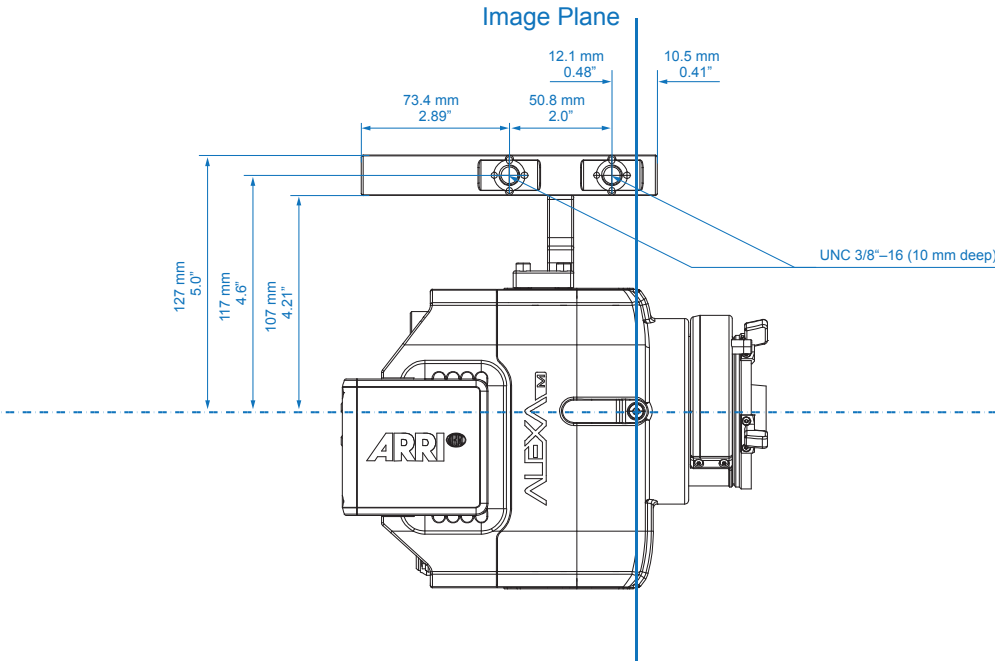

Camera Top

Image Plane

Camera Top

Optical Center

ALEXA M

	Length	Width	Height	Weight
ALEXA M Head	212 mm - 8.35"	129 mm - 5.08"	149 mm - 5.87"	2.9 kg - 6.39 lb
ALEXA M Backend	323 mm - 12.72"	153 mm - 6.02"	158 mm - 6.22"	5.5 kg - 12 lb

Head with Cage Right

Image Plane

Head with Cage Top

Image Plane

Head with HEAD-PLATE-2 Right

Head with HEAD-PLATE-2 Top

Head with Handle Right

Head with Handle Top

ALEXA Studio

	Length	Width	Height	Weight
Body, SxS Module	364 mm - 14.33"	177 mm - 6.97"	163 mm - 6.42"	8.0 kg - 17.6 lb
Body, SxS Module, Camera Center Handle (CCH-1), Optical Viewfinder OVF-1	402 mm - 15.9"	268 mm - 10.55"	241 mm - 9.49"	10.2 kg - 22.5 lb

Camera Top

Camera Bottom

ALEXA XT

	Length	Width	Height	Weight
Body, Camera Center Handle (CCH-1)	321 mm - 12.64"	161.6 mm - 6.36"	224 mm - 8.82"	6.6 kg - 14.6 lb
Body, Camera Center Handle (CCH-1), Electronic Viewfinder EVF-1, Viewfinder Mounting Bracket (VMB-1)	384 mm - 15.12"	251 mm - 9.88"	" - "	8.0 kg - 17.6 lb
Body, Camera Center Handle (CCH-1), Electronic Viewfinder EVF-1 extended, Viewfinder Mounting Bracket (VMB-1)	406 mm - 15.98"	319 mm - 12.56"	" - "	8.0 kg - 17.6 lb