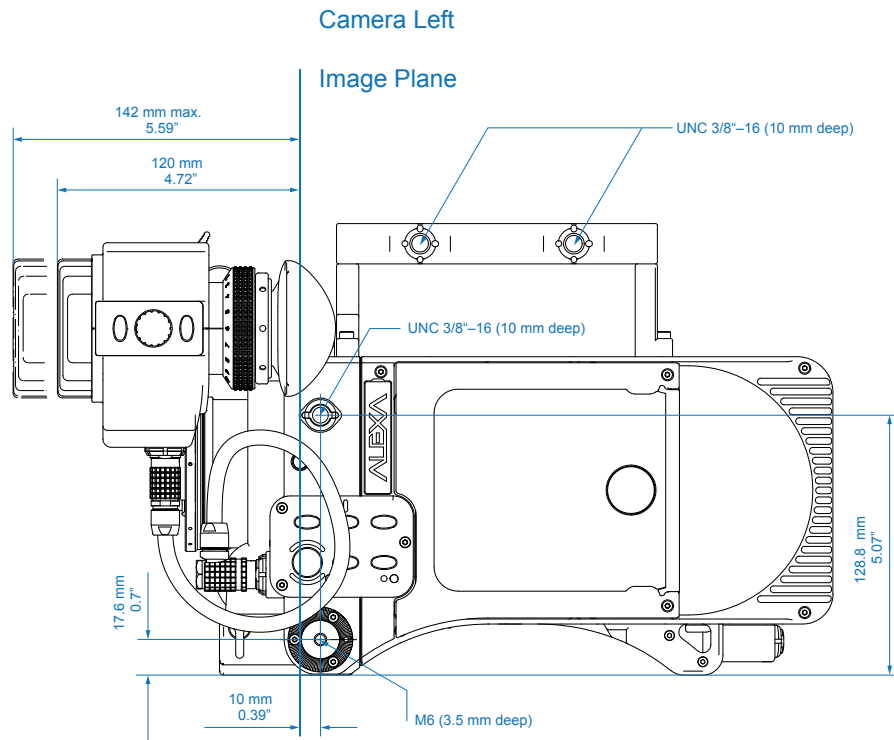

Table of Content

ALEXA	2
ALEXA Plus	6
ALEXA M	10
ALEXA Studio	18
ALEXA XT	22
ALEXA XT Plus	26
ALEXA XT M	30
ALEXA XT Studio	38

Camera Right

Camera Front

ALEXA

	Length	Width	Height	Weight
Body, Camera Center Handle (CCH-1)	321 mm - 12.64"	153 mm - 6.02"	224 mm - 8.82"	6.5 kg - 14.33 lb
Body, Camera Center Handle (CCH-1), Electronic Viewfinder EVF-1, Viewfinder Mounting Bracket (VMB-1)	384 mm - 15.12"	251 mm - 9.88"	" - "	7.5 kg - 16.53 lb
Body, Camera Center Handle (CCH-1), Electronic Viewfinder EVF-1 extended, Viewfinder Mounting Bracket (VMB-1)	406 mm - 15.98"	319 mm - 12.56"	" - "	7.5 kg - 16.53 lb

Camera Top

Image Plane

Camera Top

Optical Center

ALEXA Plus

	Length	Width	Height	Weight
Body, SxS Module	332 mm - 12.95"	175 mm - 6.89"	158 mm - 6.22"	7.0 kg - 15.4 lb
Body, SxS Module, Camera Center Handle (CCH-1), Electronic Viewfinder EVF-1	384 mm - 15.12"	274 mm - 10.8"	224 mm - 8.82"	8.4 kg - 18.5 lb

Camera Top

Image Plane

Camera Top

Optical Center

ALEXA M

	Length	Width	Height	Weight
ALEXA M Head	212 mm - 8.35"	129 mm - 5.08"	149 mm - 5.87"	2.9 kg - 6.39 lb
ALEXA M Backend	323 mm - 12.72"	153 mm - 6.02"	158 mm - 6.22"	5.5 kg - 12 lb

Camera Top

Image Plane

Camera Top

Optical Center

ALEXA XT M

	Length	Width	Height	Weight
ALEXA M Head	212 mm - 8.35"	129 mm - 5.08"	149 mm - 5.87"	2.9 kg - 6.39 lb
ALEXA M Backend with XR Module	323 mm - 12.72"	161 mm - 6.34"	158 mm - 6.22"	5.8 kg - 12.8 lb