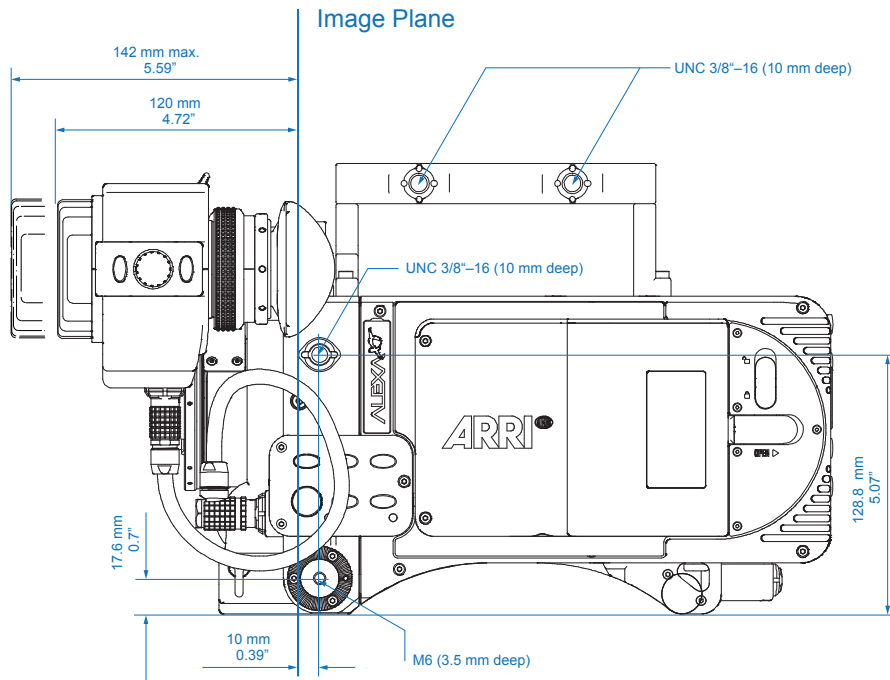

Camera Top

Camera Bottom

ALEXA XT

	Length	Width	Height	Weight
Body, Camera Center Handle (CCH-1)	321 mm - 12.64"	161.6 mm - 6.36"	224 mm - 8.82"	6.6 kg - 14.6 lb
Body, Camera Center Handle (CCH-1), Electronic Viewfinder EVF-1, Viewfinder Mounting Bracket (VMB-1)	384 mm - 15.12"	251 mm - 9.88"	" - "	8.0 kg - 17.6 lb
Body, Camera Center Handle (CCH-1), Electronic Viewfinder EVF-1 extended, Viewfinder Mounting Bracket (VMB-1)	406 mm - 15.98"	319 mm - 12.56"	" - "	8.0 kg - 17.6 lb

Camera Left

Camera Back

Camera Top

Image Plane

Camera Top

Optical Center

ALEXA XT Plus

CAMERA DIMENSIONS – Version 2013-04

Technical Data are subject to change without notice.

ALEXA XT Plus

	Length	Width	Height	Weight
Body, XR Module	332 mm - 12.95"	184.6 mm - 7.27"	158 mm - 6.22"	7.3 kg - 16.1 lb
Body, XR Module, Camera Center Handle (CCH-1), Electronic Viewfinder EVF-1	384 mm - 15.12"	274 mm - 10.8"	224 mm - 8.82"	8.7 kg - 19.2 lb

Camera Top

Image Plane

Camera Top

Optical Center

ALEXA XT M

	Length	Width	Height	Weight
ALEXA M Head	212 mm - 8.35"	129 mm - 5.08"	149 mm - 5.87"	2.9 kg - 6.39 lb
ALEXA M Backend with XR Module	323 mm - 12.72"	161 mm - 6.34"	158 mm - 6.22"	5.8 kg - 12.8 lb