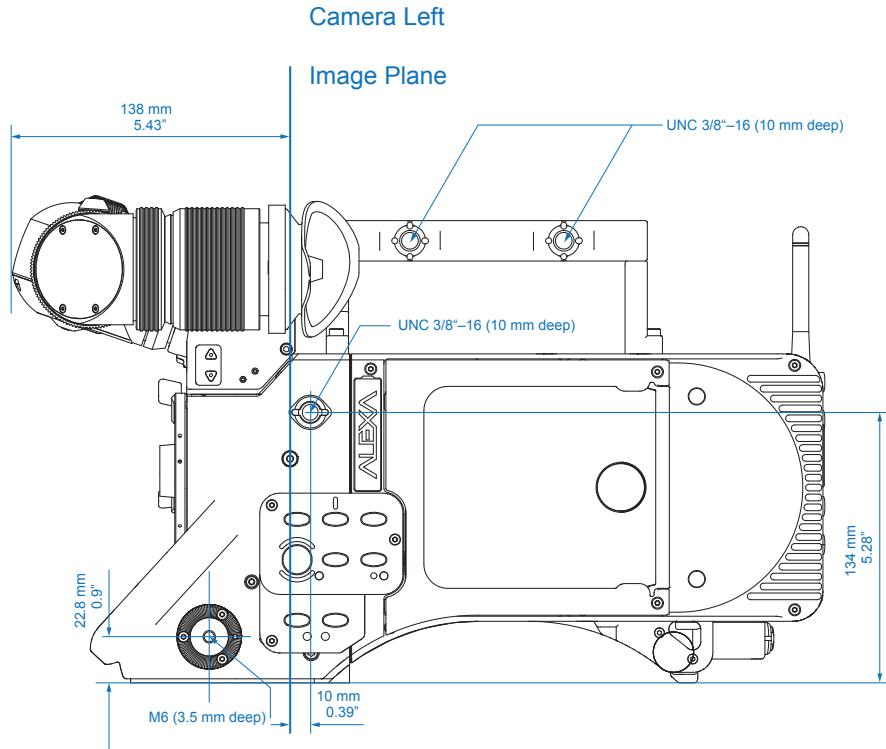

Camera Top

Image Plane

Camera Top

Optical Center

ALEXA M

	Length	Width	Height	Weight
ALEXA M Head	212 mm - 8.35"	129 mm - 5.08"	149 mm - 5.87"	2.9 kg - 6.39 lb
ALEXA M Backend	323 mm - 12.72"	153 mm - 6.02"	158 mm - 6.22"	5.5 kg - 12 lb

Head Rear View

Backend Right

Backend Front

Optical Center

Optical fibre-connector

Backend Top

Image Plane

Backend Bottom

ALEXA Studio

	Length	Width	Height	Weight
Body, SxS Module	364 mm - 14.33"	177 mm - 6.97"	163 mm - 6.42"	8.0 kg - 17.6 lb
Body, SxS Module, Camera Center Handle (CCH-1), Optical Viewfinder OVF-1	402 mm - 15.9"	268 mm - 10.55"	241 mm - 9.49"	10.2 kg - 22.5 lb

Camera Top

Camera Bottom

ALEXA XT

	Length	Width	Height	Weight
Body, Camera Center Handle (CCH-1)	321 mm - 12.64"	161.6 mm - 6.36"	224 mm - 8.82"	6.6 kg - 14.6 lb
Body, Camera Center Handle (CCH-1), Electronic Viewfinder EVF-1, Viewfinder Mounting Bracket (VMB-1)	384 mm - 15.12"	251 mm - 9.88"	" - "	8.0 kg - 17.6 lb
Body, Camera Center Handle (CCH-1), Electronic Viewfinder EVF-1 extended, Viewfinder Mounting Bracket (VMB-1)	406 mm - 15.98"	319 mm - 12.56"	" - "	8.0 kg - 17.6 lb