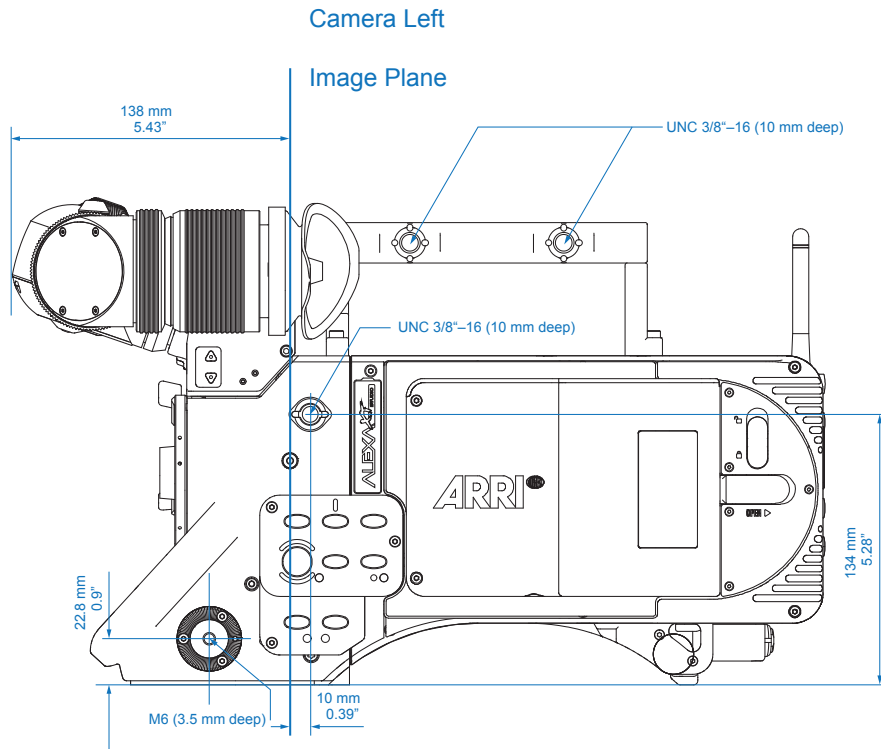

Camera Top

Image Plane

Camera Top

Optical Center

ALEXA XT M

	Length	Width	Height	Weight
ALEXA M Head	212 mm - 8.35"	129 mm - 5.08"	149 mm - 5.87"	2.9 kg - 6.39 lb
ALEXA M Backend with XR Module	323 mm - 12.72"	161 mm - 6.34"	158 mm - 6.22"	5.8 kg - 12.8 lb

Head with Handle Top

Optical Center

Head Rear View

Backend Right

Backend Front

Optical Center

Optical fibre-connector

Backend Top

Image Plane

Backend Bottom

ALEXA XT Studio

	Length	Width	Height	Weight
Body, XR Module	364 mm - 14.33"	183.6 mm - 7.23"	163 mm - 6.42"	8.3 kg - 18.3 lb
Body, XR Module, Camera Center Handle (CCH-1), Optical Viewfinder OVF-1	402 mm - 15.9"	268 mm - 10.55"	241 mm - 9.49"	10.5 kg - 23.1 lb

Camera Top

Camera Bottom