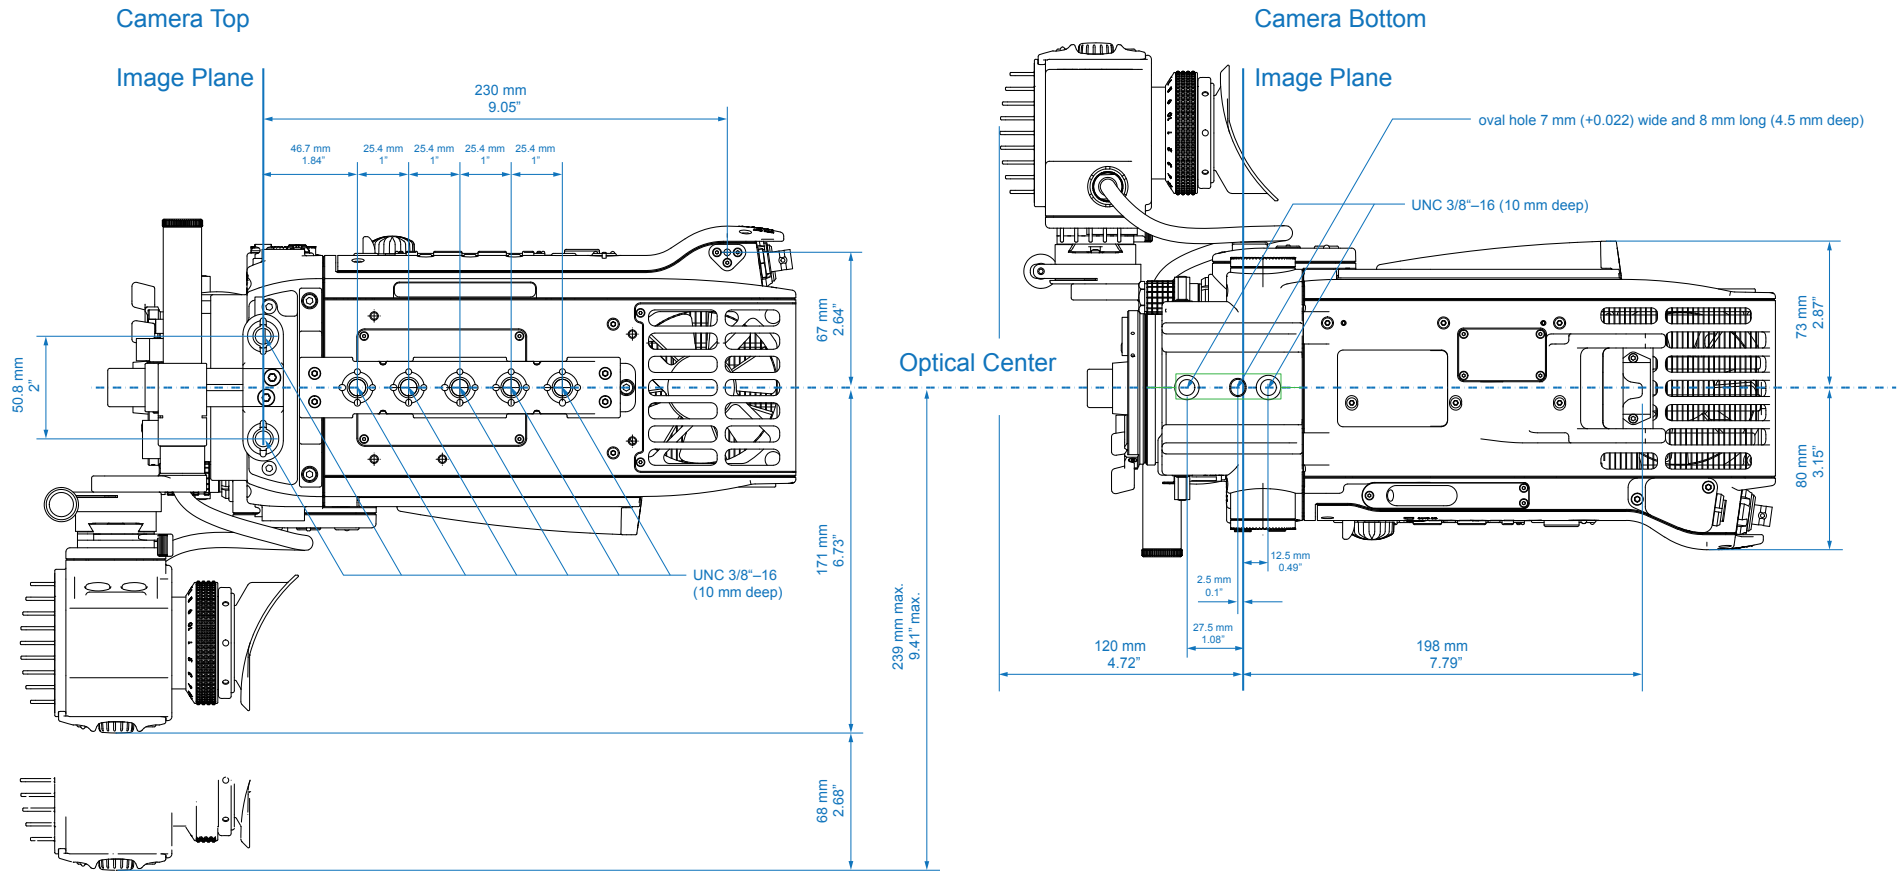

Table of Content

ALEXA	2
ALEXA Plus	6
ALEXA M	10
ALEXA Studio	18
ALEXA XT	22
ALEXA XT Plus	26
ALEXA XT M	30
ALEXA XT Studio	38

Camera Right

Camera Front

ALEXA

	Length	Width	Height	Weight
Body, Camera Center Handle (CCH-1)	321 mm - 12.64"	153 mm - 6.02"	224 mm - 8.82"	6.5 kg - 14.33 lb
Body, Camera Center Handle (CCH-1), Electronic Viewfinder EVF-1, Viewfinder Mounting Bracket (VMB-1)	384 mm - 15.12"	251 mm - 9.88"	" - "	7.5 kg - 16.53 lb
Body, Camera Center Handle (CCH-1), Electronic Viewfinder EVF-1 extended, Viewfinder Mounting Bracket (VMB-1)	406 mm - 15.98"	319 mm - 12.56"	" - "	7.5 kg - 16.53 lb

Camera Top

Image Plane

Camera Top

Optical Center

ALEXA Plus

	Length	Width	Height	Weight
Body, SxS Module	332 mm - 12.95"	175 mm - 6.89"	158 mm - 6.22"	7.0 kg - 15.4 lb
Body, SxS Module, Camera Center Handle (CCH-1), Electronic Viewfinder EVF-1	384 mm - 15.12"	274 mm - 10.8"	224 mm - 8.82"	8.4 kg - 18.5 lb

Camera Top

Image Plane

Camera Top

Optical Center

ALEXA M

	Length	Width	Height	Weight
ALEXA M Head	212 mm - 8.35"	129 mm - 5.08"	149 mm - 5.87"	2.9 kg - 6.39 lb
ALEXA M Backend	323 mm - 12.72"	153 mm - 6.02"	158 mm - 6.22"	5.5 kg - 12 lb

Camera Top

Image Plane

Camera Top

Optical Center

ALEXA XT M

	Length	Width	Height	Weight
ALEXA M Head	212 mm - 8.35"	129 mm - 5.08"	149 mm - 5.87"	2.9 kg - 6.39 lb
ALEXA M Backend with XR Module	323 mm - 12.72"	161 mm - 6.34"	158 mm - 6.22"	5.8 kg - 12.8 lb