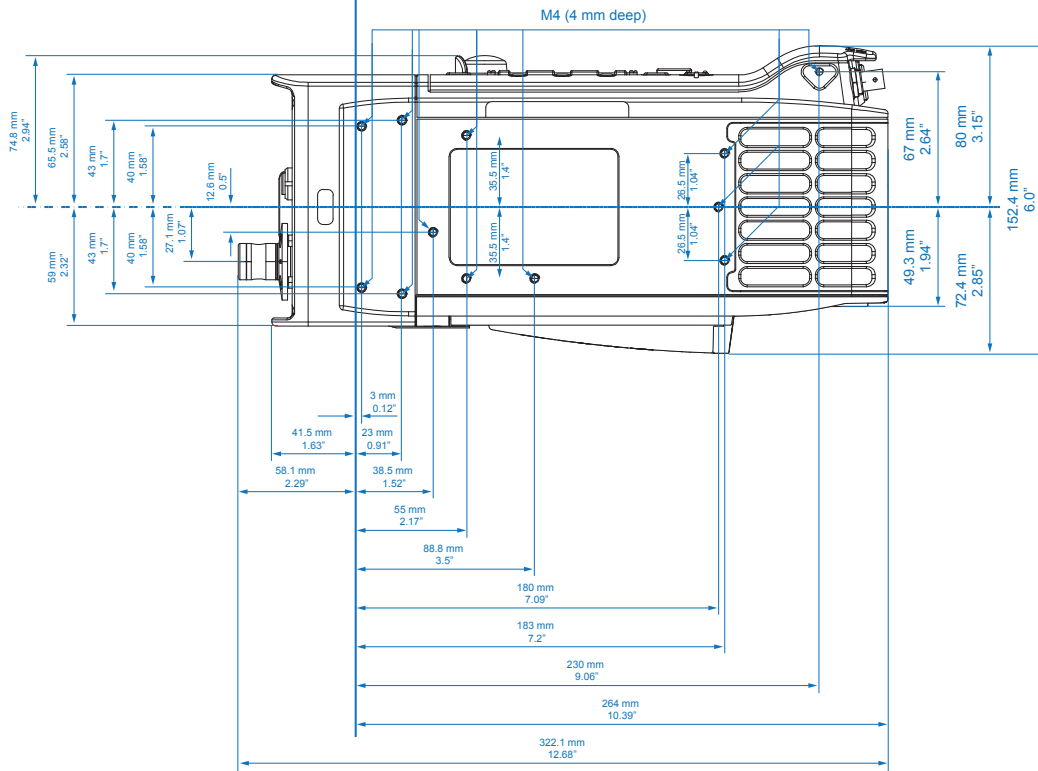

Camera Top

Image Plane

Camera Top

Optical Center

ALEXA M

	Length	Width	Height	Weight
ALEXA M Head	212 mm - 8.35"	129 mm - 5.08"	149 mm - 5.87"	2.9 kg - 6.39 lb
ALEXA M Backend	323 mm - 12.72"	153 mm - 6.02"	158 mm - 6.22"	5.5 kg - 12 lb

Head Rear View

Backend Right

Backend Front

Optical Center

Optical fibre-connector

Backend Top

Image Plane

Backend Bottom

ALEXA Studio

	Length	Width	Height	Weight
Body, SxS Module	364 mm - 14.33"	177 mm - 6.97"	163 mm - 6.42"	8.0 kg - 17.6 lb
Body, SxS Module, Camera Center Handle (CCH-1), Optical Viewfinder OVF-1	402 mm - 15.9"	268 mm - 10.55"	241 mm - 9.49"	10.2 kg - 22.5 lb

Camera Top

Camera Bottom

ALEXA XT

	Length	Width	Height	Weight
Body, Camera Center Handle (CCH-1)	321 mm - 12.64"	161.6 mm - 6.36"	224 mm - 8.82"	6.6 kg - 14.6 lb
Body, Camera Center Handle (CCH-1), Electronic Viewfinder EVF-1, Viewfinder Mounting Bracket (VMB-1)	384 mm - 15.12"	251 mm - 9.88"	" - "	8.0 kg - 17.6 lb
Body, Camera Center Handle (CCH-1), Electronic Viewfinder EVF-1 extended, Viewfinder Mounting Bracket (VMB-1)	406 mm - 15.98"	319 mm - 12.56"	" - "	8.0 kg - 17.6 lb