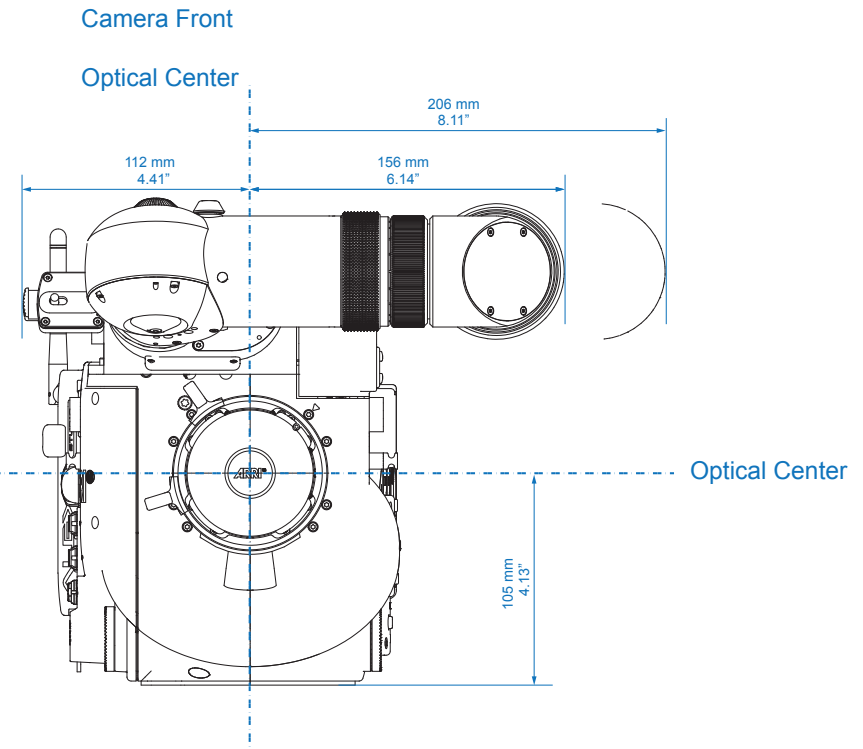

Technical Data are subject to change without notice.

ALEXA XT Plus

	Length	Width	Height	Weight
Body, XR Module	332 mm - 12.95"	184.6 mm - 7.27"	158 mm - 6.22"	7.3 kg - 16.1 lb
Body, XR Module, Camera Center Handle (CCH-1), Electronic Viewfinder EVF-1	384 mm - 15.12"	274 mm - 10.8"	224 mm - 8.82"	8.7 kg - 19.2 lb

Camera Top

Image Plane

Camera Top

Optical Center

ALEXA XT M

	Length	Width	Height	Weight
ALEXA M Head	212 mm - 8.35"	129 mm - 5.08"	149 mm - 5.87"	2.9 kg - 6.39 lb
ALEXA M Backend with XR Module	323 mm - 12.72"	161 mm - 6.34"	158 mm - 6.22"	5.8 kg - 12.8 lb

Head with Handle Top

Optical Center

Head Rear View

Backend Right

Backend Front

Optical Center

Optical fibre-connector

Backend Top

Image Plane

Backend Bottom

ALEXA XT Studio

	Length	Width	Height	Weight
Body, XR Module	364 mm - 14.33"	183.6 mm - 7.23"	163 mm - 6.42"	8.3 kg - 18.3 lb
Body, XR Module, Camera Center Handle (CCH-1), Optical Viewfinder OVF-1	402 mm - 15.9"	268 mm - 10.55"	241 mm - 9.49"	10.5 kg - 23.1 lb