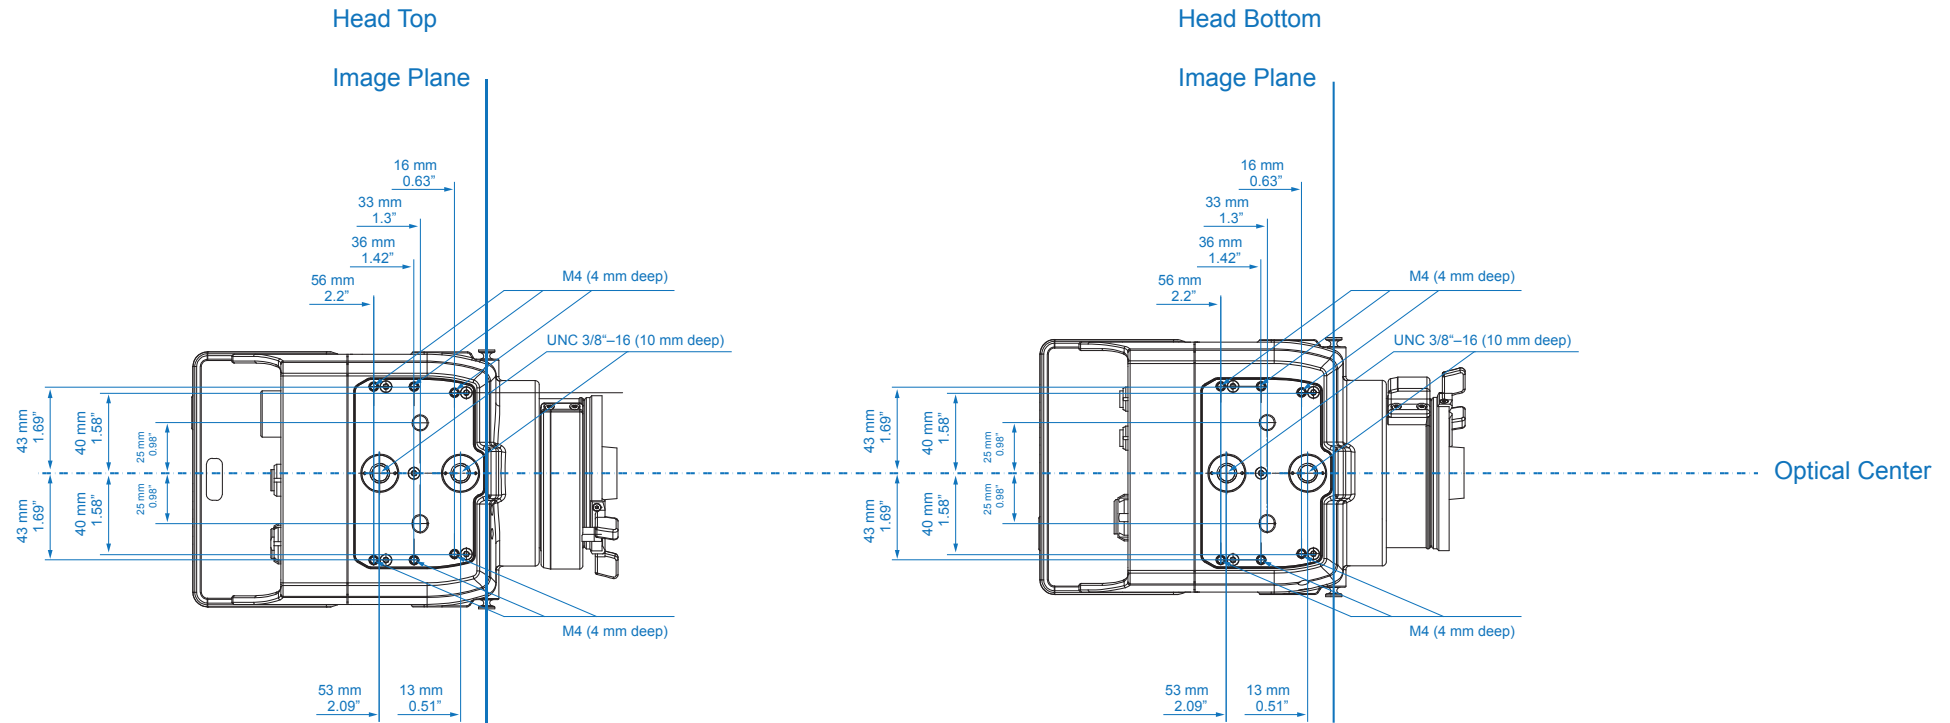

Technical Data are subject to change without notice.

ALEXA XT Plus

	Length	Width	Height	Weight
Body, XR Module	332 mm - 12.95"	184.6 mm - 7.27"	158 mm - 6.22"	7.3 kg - 16.1 lb
Body, XR Module, Camera Center Handle (CCH-1), Electronic Viewfinder EVF-1	384 mm - 15.12"	274 mm - 10.8"	224 mm - 8.82"	8.7 kg - 19.2 lb

Camera Top

Image Plane

Camera Top

Optical Center

ALEXA XT M

	Length	Width	Height	Weight
ALEXA M Head	212 mm - 8.35"	129 mm - 5.08"	149 mm - 5.87"	2.9 kg - 6.39 lb
ALEXA M Backend with XR Module	323 mm - 12.72"	161 mm - 6.34"	158 mm - 6.22"	5.8 kg - 12.8 lb

Head with Cage Right

Image Plane

Head with Cage Top

Image Plane

Optical Center

Head with HEAD-PLATE-2 Right

Head with HEAD-PLATE-2 Top

Head with Handle Right

Image Plane

Backend Bottom

ALEXA XT Studio

	Length	Width	Height	Weight
Body, XR Module	364 mm - 14.33"	183.6 mm - 7.23"	163 mm - 6.42"	8.3 kg - 18.3 lb
Body, XR Module, Camera Center Handle (CCH-1), Optical Viewfinder OVF-1	402 mm - 15.9"	268 mm - 10.55"	241 mm - 9.49"	10.5 kg - 23.1 lb