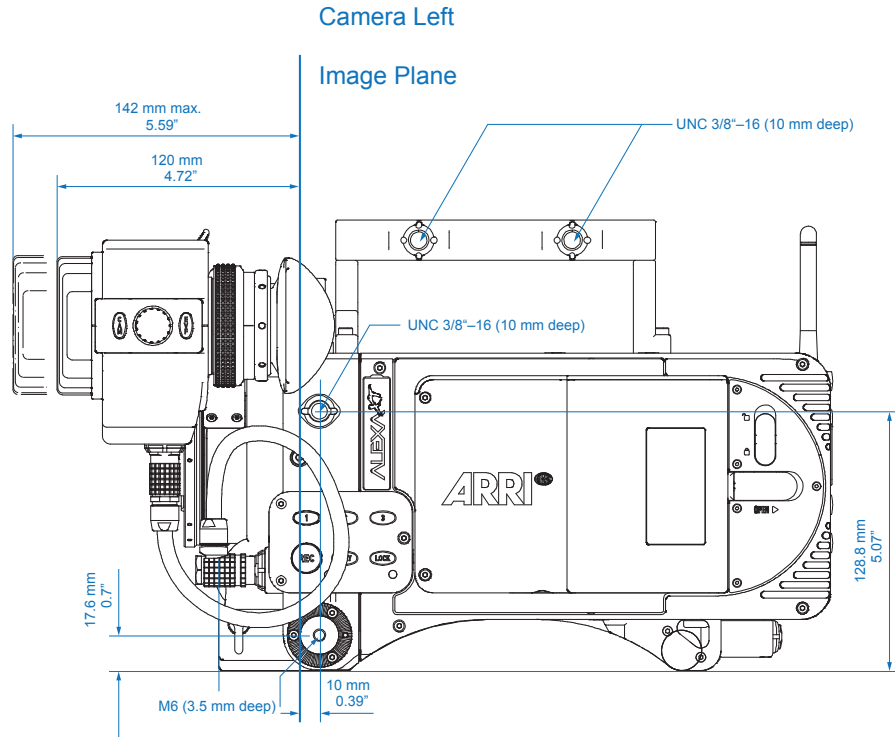

Camera Top

Camera Bottom

ALEXA XT

	Length	Width	Height	Weight
Body, Camera Center Handle (CCH-1)	321 mm - 12.64"	161.6 mm - 6.36"	224 mm - 8.82"	6.6 kg - 14.6 lb
Body, Camera Center Handle (CCH-1), Electronic Viewfinder EVF-1, Viewfinder Mounting Bracket (VMB-1)	384 mm - 15.12"	251 mm - 9.88"	" - "	8.0 kg - 17.6 lb
Body, Camera Center Handle (CCH-1), Electronic Viewfinder EVF-1 extended, Viewfinder Mounting Bracket (VMB-1)	406 mm - 15.98"	319 mm - 12.56"	" - "	8.0 kg - 17.6 lb

Camera Left

Camera Back

Camera Top

Image Plane

Camera Top

Optical Center

ALEXA XT Plus

CAMERA DIMENSIONS – Version 2013-04

Technical Data are subject to change without notice.

ALEXA XT Plus

	Length	Width	Height	Weight
Body, XR Module	332 mm - 12.95"	184.6 mm - 7.27"	158 mm - 6.22"	7.3 kg - 16.1 lb
Body, XR Module, Camera Center Handle (CCH-1), Electronic Viewfinder EVF-1	384 mm - 15.12"	274 mm - 10.8"	224 mm - 8.82"	8.7 kg - 19.2 lb

Camera Top

Image Plane

Camera Top

Optical Center

ALEXA XT M

	Length	Width	Height	Weight
ALEXA M Head	212 mm - 8.35"	129 mm - 5.08"	149 mm - 5.87"	2.9 kg - 6.39 lb
ALEXA M Backend with XR Module	323 mm - 12.72"	161 mm - 6.34"	158 mm - 6.22"	5.8 kg - 12.8 lb