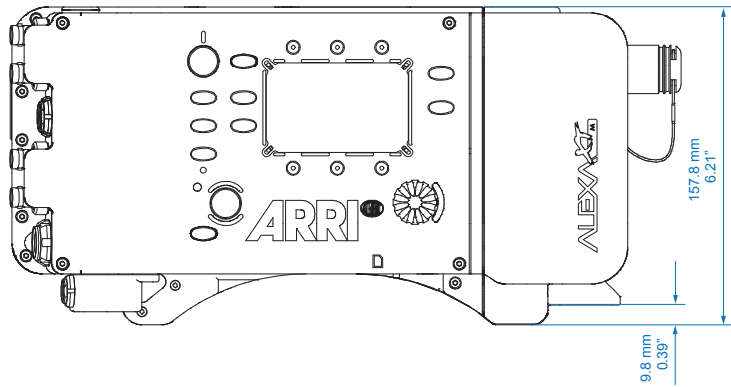

Camera Top

Image Plane

Camera Top

Optical Center

ALEXA XT M

	Length	Width	Height	Weight
ALEXA M Head	212 mm - 8.35"	129 mm - 5.08"	149 mm - 5.87"	2.9 kg - 6.39 lb
ALEXA M Backend with XR Module	323 mm - 12.72"	161 mm - 6.34"	158 mm - 6.22"	5.8 kg - 12.8 lb

Head with Cage Right

Image Plane

Head with Cage Top

Image Plane

Optical Center

Head with HEAD-PLATE-2 Right

Head with HEAD-PLATE-2 Top

Head with Handle Right

Head with Handle Top

Optical Center

Head Rear View

Backend Right

Backend Front

Optical Center

Optical fibre-connector

Backend Top

Image Plane

Backend Bottom

ALEXA XT Studio

	Length	Width	Height	Weight
Body, XR Module	364 mm - 14.33"	183.6 mm - 7.23"	163 mm - 6.42"	8.3 kg - 18.3 lb
Body, XR Module, Camera Center Handle (CCH-1), Optical Viewfinder OVF-1	402 mm - 15.9"	268 mm - 10.55"	241 mm - 9.49"	10.5 kg - 23.1 lb