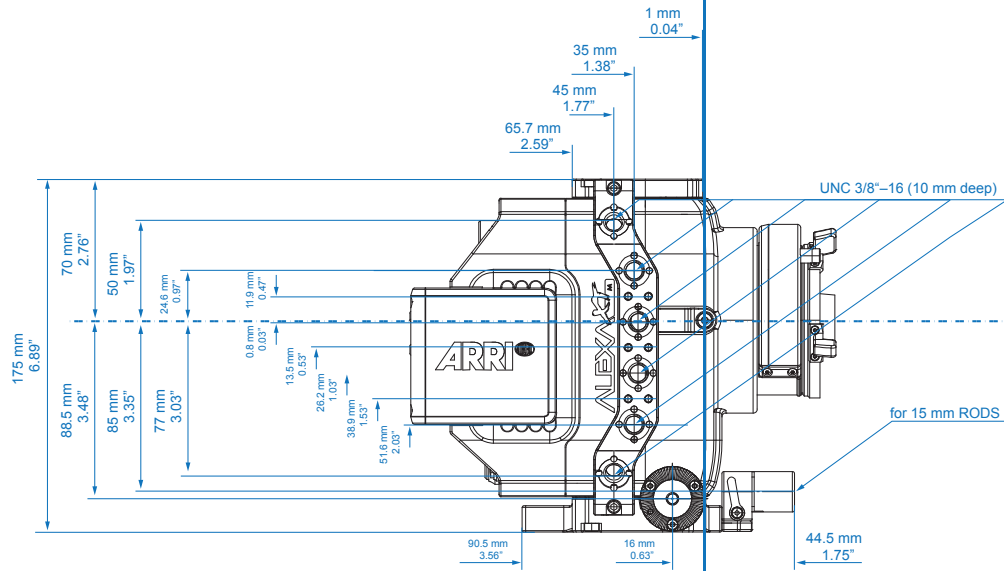

Technical Data are subject to change without notice.

ALEXA XT Plus

	Length	Width	Height	Weight
Body, XR Module	332 mm - 12.95"	184.6 mm - 7.27"	158 mm - 6.22"	7.3 kg - 16.1 lb
Body, XR Module, Camera Center Handle (CCH-1), Electronic Viewfinder EVF-1	384 mm - 15.12"	274 mm - 10.8"	224 mm - 8.82"	8.7 kg - 19.2 lb

Camera Top

Image Plane

Camera Top

Optical Center

ALEXA XT M

	Length	Width	Height	Weight
ALEXA M Head	212 mm - 8.35"	129 mm - 5.08"	149 mm - 5.87"	2.9 kg - 6.39 lb
ALEXA M Backend with XR Module	323 mm - 12.72"	161 mm - 6.34"	158 mm - 6.22"	5.8 kg - 12.8 lb

Head with Cage Right

Image Plane

Head with Cage Top

Image Plane

Optical Center

Head with HEAD-PLATE-2 Right

Head with HEAD-PLATE-2 Top

Head with Handle Right

Head with Handle Top

Optical Center

Head Rear View

Backend Right

Backend Front

Optical Center

Optical fibre-connector

Backend Top