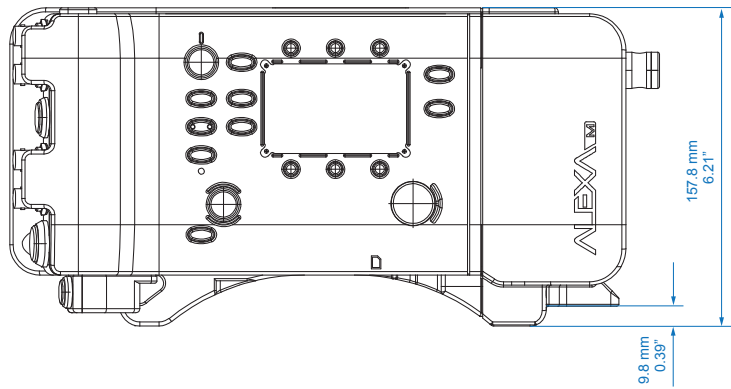

Camera Top

Image Plane

Camera Top

Optical Center

ALEXA M

	Length	Width	Height	Weight
ALEXA M Head	212 mm - 8.35"	129 mm - 5.08"	149 mm - 5.87"	2.9 kg - 6.39 lb
ALEXA M Backend	323 mm - 12.72"	153 mm - 6.02"	158 mm - 6.22"	5.5 kg - 12 lb

Head with Cage Right

Image Plane

Head with Cage Top

Image Plane

Head with HEAD-PLATE-2 Right

Head with HEAD-PLATE-2 Top

Head with Handle Right

Head with Handle Top

Head Rear View

Backend Right

Backend Front

Optical Center

Optical fibre-connector

Backend Top

Image Plane

Backend Bottom

Camera Top

Camera Bottom

ALEXA XT

	Length	Width	Height	Weight
Body, Camera Center Handle (CCH-1)	321 mm - 12.64"	161.6 mm - 6.36"	224 mm - 8.82"	6.6 kg - 14.6 lb
Body, Camera Center Handle (CCH-1), Electronic Viewfinder EVF-1, Viewfinder Mounting Bracket (VMB-1)	384 mm - 15.12"	251 mm - 9.88"	" - "	8.0 kg - 17.6 lb
Body, Camera Center Handle (CCH-1), Electronic Viewfinder EVF-1 extended, Viewfinder Mounting Bracket (VMB-1)	406 mm - 15.98"	319 mm - 12.56"	" - "	8.0 kg - 17.6 lb