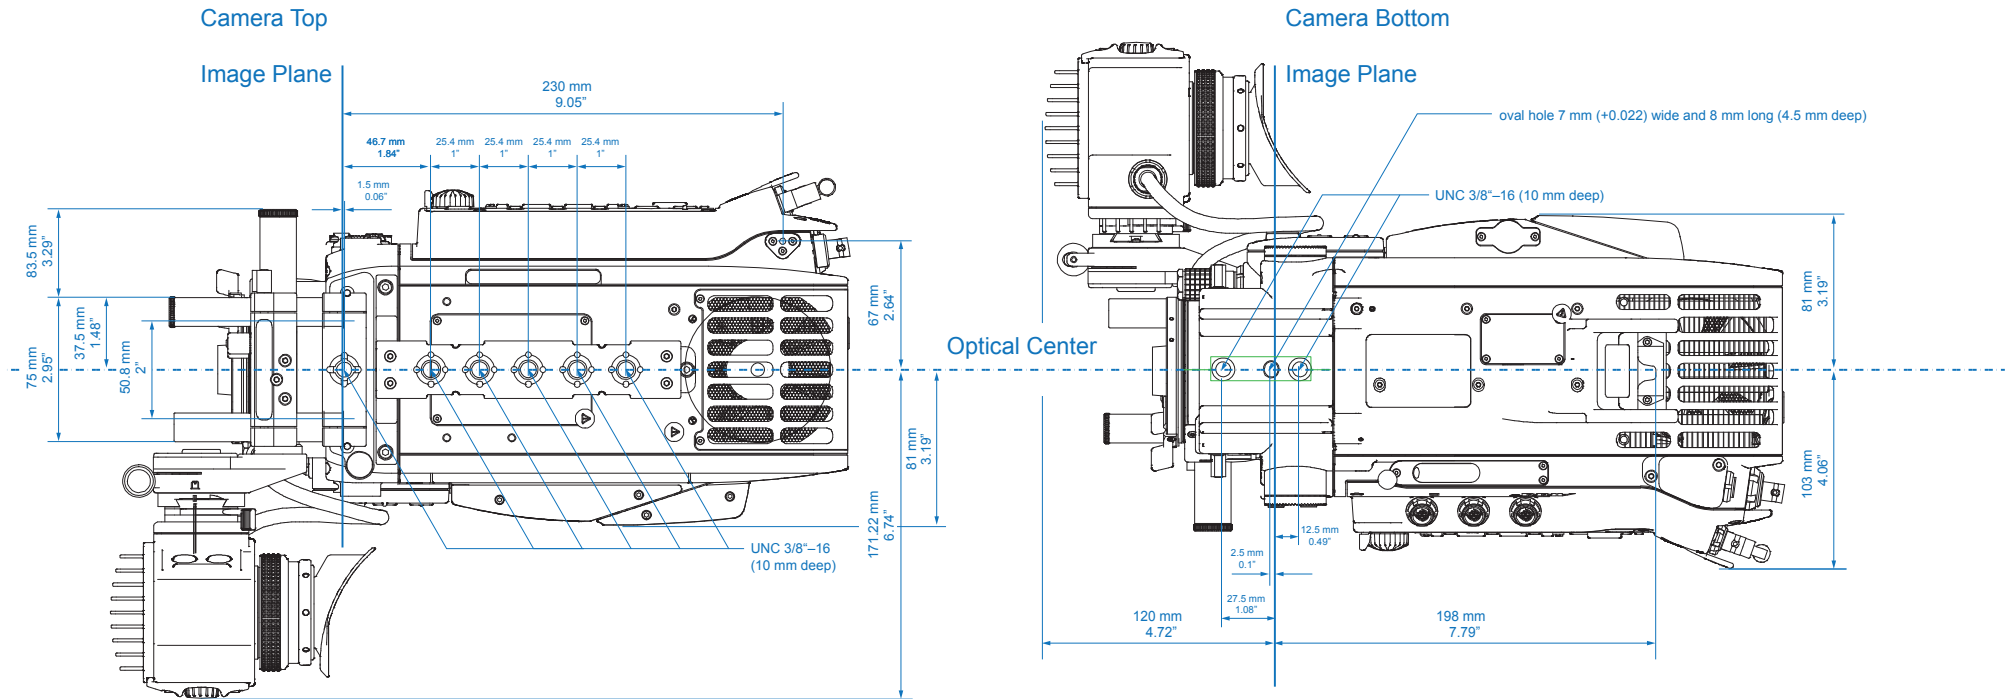

Camera Top

Camera Bottom

ALEXA XT

	Length	Width	Height	Weight
Body, Camera Center Handle (CCH-1)	321 mm - 12.64"	161.6 mm - 6.36"	224 mm - 8.82"	6.6 kg - 14.6 lb
Body, Camera Center Handle (CCH-1), Electronic Viewfinder EVF-1, Viewfinder Mounting Bracket (VMB-1)	384 mm - 15.12"	251 mm - 9.88"	" - "	8.0 kg - 17.6 lb
Body, Camera Center Handle (CCH-1), Electronic Viewfinder EVF-1 extended, Viewfinder Mounting Bracket (VMB-1)	406 mm - 15.98"	319 mm - 12.56"	" - "	8.0 kg - 17.6 lb

Camera Left

Camera Back

Camera Top

Image Plane

Camera Top

Optical Center

ALEXA XT Plus

CAMERA DIMENSIONS – Version 2013-04

Technical Data are subject to change without notice.

ALEXA XT Plus

	Length	Width	Height	Weight
Body, XR Module	332 mm - 12.95"	184.6 mm - 7.27"	158 mm - 6.22"	7.3 kg - 16.1 lb
Body, XR Module, Camera Center Handle (CCH-1), Electronic Viewfinder EVF-1	384 mm - 15.12"	274 mm - 10.8"	224 mm - 8.82"	8.7 kg - 19.2 lb

Camera Top

Image Plane

Camera Top

Optical Center

ALEXA XT M

	Length	Width	Height	Weight
ALEXA M Head	212 mm - 8.35"	129 mm - 5.08"	149 mm - 5.87"	2.9 kg - 6.39 lb
ALEXA M Backend with XR Module	323 mm - 12.72"	161 mm - 6.34"	158 mm - 6.22"	5.8 kg - 12.8 lb