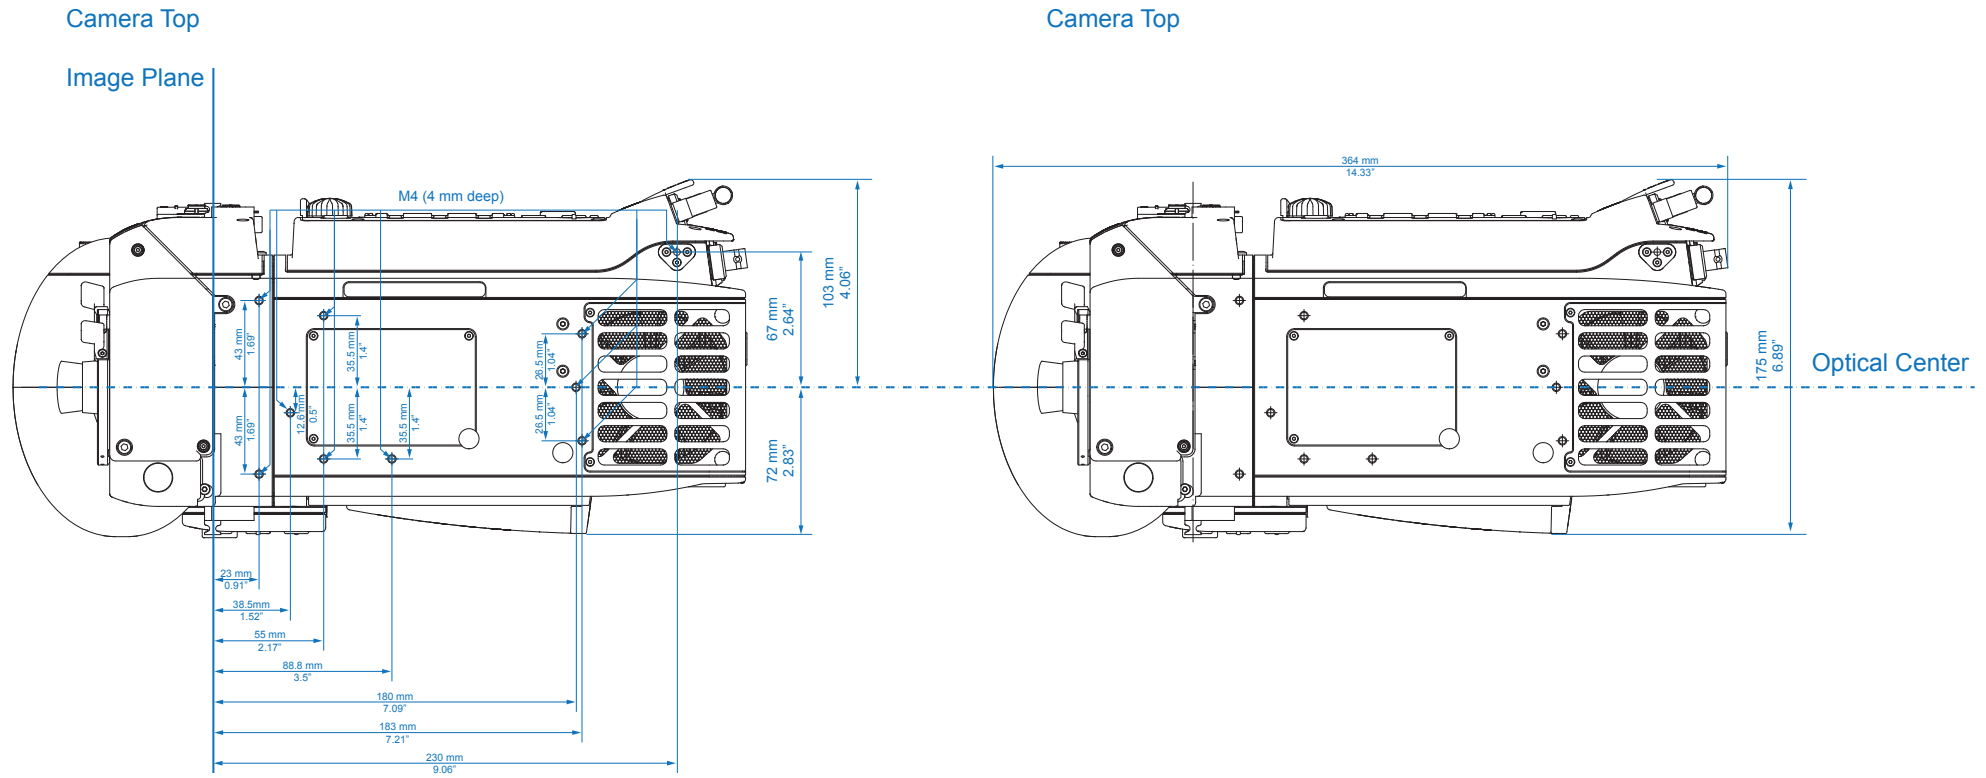

Head Rear View

Backend Right

Backend Front

Optical Center

Optical fibre-connector

Backend Top

Image Plane

Backend Bottom

ALEXA Studio

	Length	Width	Height	Weight
Body, SxS Module	364 mm - 14.33"	177 mm - 6.97"	163 mm - 6.42"	8.0 kg - 17.6 lb
Body, SxS Module, Camera Center Handle (CCH-1), Optical Viewfinder OVF-1	402 mm - 15.9"	268 mm - 10.55"	241 mm - 9.49"	10.2 kg - 22.5 lb

Camera Top

Camera Bottom

ALEXA XT

	Length	Width	Height	Weight
Body, Camera Center Handle (CCH-1)	321 mm - 12.64"	161.6 mm - 6.36"	224 mm - 8.82"	6.6 kg - 14.6 lb
Body, Camera Center Handle (CCH-1), Electronic Viewfinder EVF-1, Viewfinder Mounting Bracket (VMB-1)	384 mm - 15.12"	251 mm - 9.88"	" - "	8.0 kg - 17.6 lb
Body, Camera Center Handle (CCH-1), Electronic Viewfinder EVF-1 extended, Viewfinder Mounting Bracket (VMB-1)	406 mm - 15.98"	319 mm - 12.56"	" - "	8.0 kg - 17.6 lb

Camera Top

Image Plane

Camera Top

Optical Center

ALEXA XT M

	Length	Width	Height	Weight
ALEXA M Head	212 mm - 8.35"	129 mm - 5.08"	149 mm - 5.87"	2.9 kg - 6.39 lb
ALEXA M Backend with XR Module	323 mm - 12.72"	161 mm - 6.34"	158 mm - 6.22"	5.8 kg - 12.8 lb