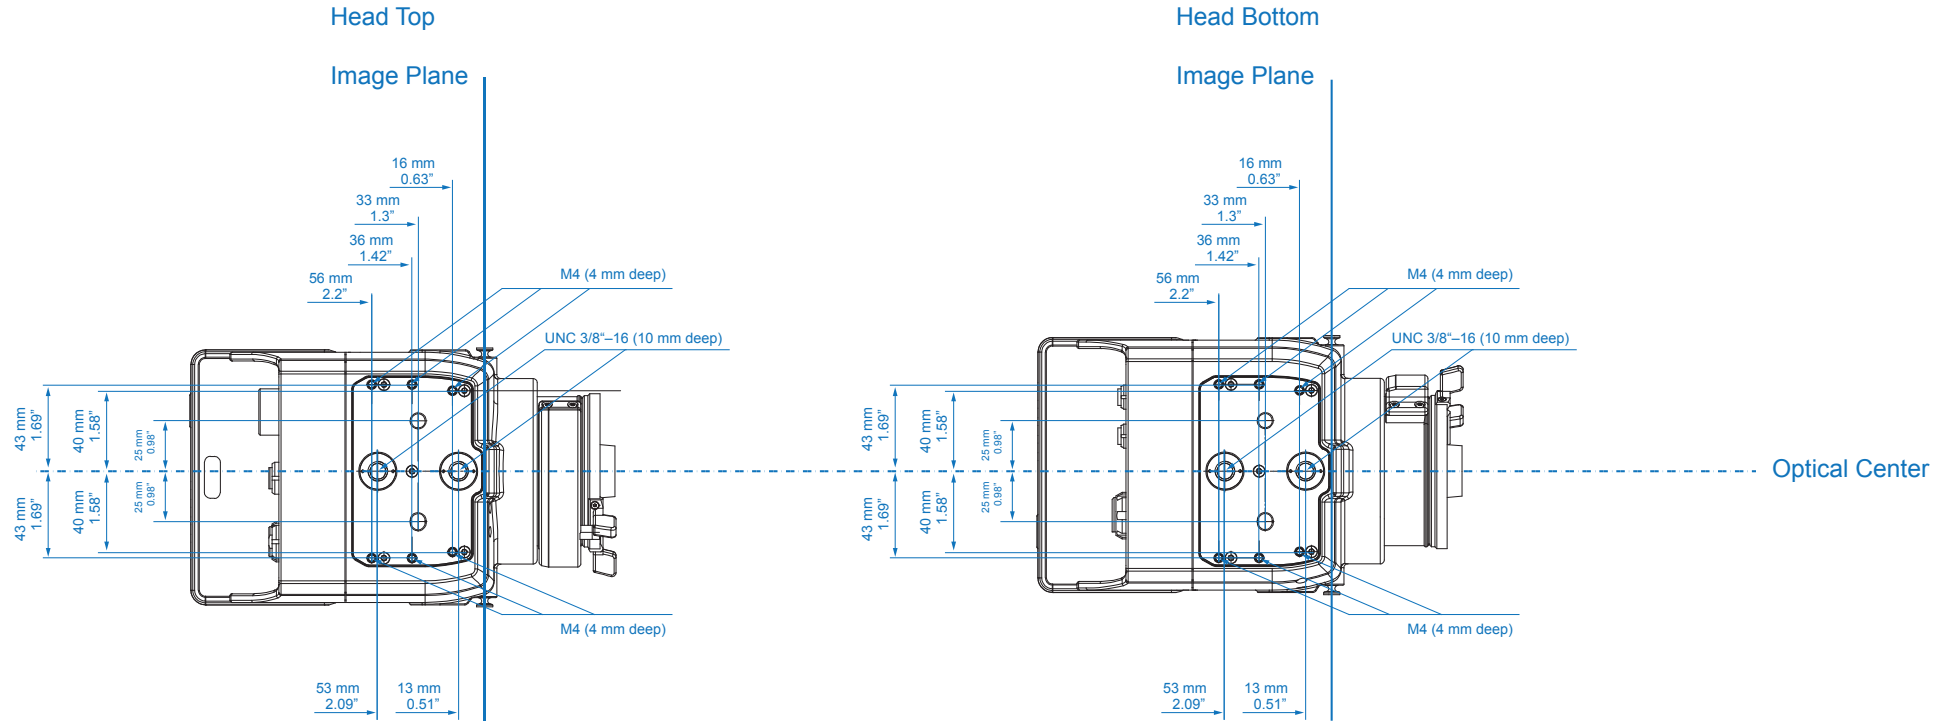

Camera Top

Image Plane

Camera Top

Optical Center

ALEXA Plus

	Length	Width	Height	Weight
Body, SxS Module	332 mm - 12.95"	175 mm - 6.89"	158 mm - 6.22"	7.0 kg - 15.4 lb
Body, SxS Module, Camera Center Handle (CCH-1), Electronic Viewfinder EVF-1	384 mm - 15.12"	274 mm - 10.8"	224 mm - 8.82"	8.4 kg - 18.5 lb

Camera Top

Image Plane

Camera Top

Optical Center

ALEXA M

	Length	Width	Height	Weight
ALEXA M Head	212 mm - 8.35"	129 mm - 5.08"	149 mm - 5.87"	2.9 kg - 6.39 lb
ALEXA M Backend	323 mm - 12.72"	153 mm - 6.02"	158 mm - 6.22"	5.5 kg - 12 lb

ALEXA Studio

	Length	Width	Height	Weight
Body, SxS Module	364 mm - 14.33"	177 mm - 6.97"	163 mm - 6.42"	8.0 kg - 17.6 lb
Body, SxS Module, Camera Center Handle (CCH-1), Optical Viewfinder OVF-1	402 mm - 15.9"	268 mm - 10.55"	241 mm - 9.49"	10.2 kg - 22.5 lb

Camera Top

Image Plane

Camera Top

Optical Center

ALEXA XT M

	Length	Width	Height	Weight
ALEXA M Head	212 mm - 8.35"	129 mm - 5.08"	149 mm - 5.87"	2.9 kg - 6.39 lb
ALEXA M Backend with XR Module	323 mm - 12.72"	161 mm - 6.34"	158 mm - 6.22"	5.8 kg - 12.8 lb