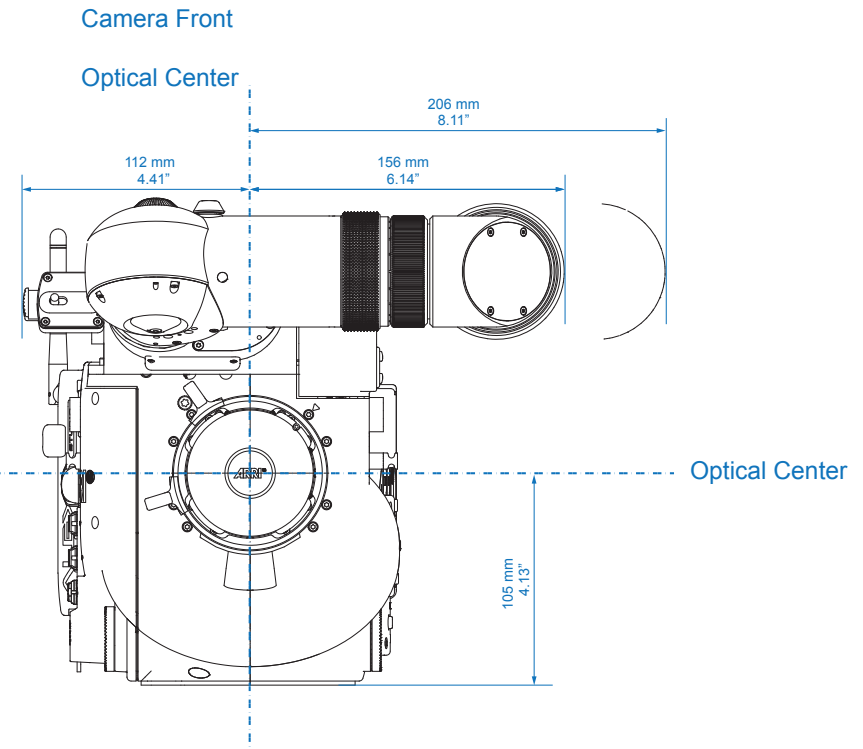

Head Rear View

Backend Right

Backend Front

Optical Center

Optical fibre-connector

Backend Top

Image Plane

Backend Bottom

ALEXA Studio

	Length	Width	Height	Weight
Body, SxS Module	364 mm - 14.33"	177 mm - 6.97"	163 mm - 6.42"	8.0 kg - 17.6 lb
Body, SxS Module, Camera Center Handle (CCH-1), Optical Viewfinder OVF-1	402 mm - 15.9"	268 mm - 10.55"	241 mm - 9.49"	10.2 kg - 22.5 lb

Camera Top

Camera Bottom

ALEXA XT

	Length	Width	Height	Weight
Body, Camera Center Handle (CCH-1)	321 mm - 12.64"	161.6 mm - 6.36"	224 mm - 8.82"	6.6 kg - 14.6 lb
Body, Camera Center Handle (CCH-1), Electronic Viewfinder EVF-1, Viewfinder Mounting Bracket (VMB-1)	384 mm - 15.12"	251 mm - 9.88"	" - "	8.0 kg - 17.6 lb
Body, Camera Center Handle (CCH-1), Electronic Viewfinder EVF-1 extended, Viewfinder Mounting Bracket (VMB-1)	406 mm - 15.98"	319 mm - 12.56"	" - "	8.0 kg - 17.6 lb

Camera Top

Image Plane

Camera Top

Optical Center

ALEXA XT M

	Length	Width	Height	Weight
ALEXA M Head	212 mm - 8.35"	129 mm - 5.08"	149 mm - 5.87"	2.9 kg - 6.39 lb
ALEXA M Backend with XR Module	323 mm - 12.72"	161 mm - 6.34"	158 mm - 6.22"	5.8 kg - 12.8 lb