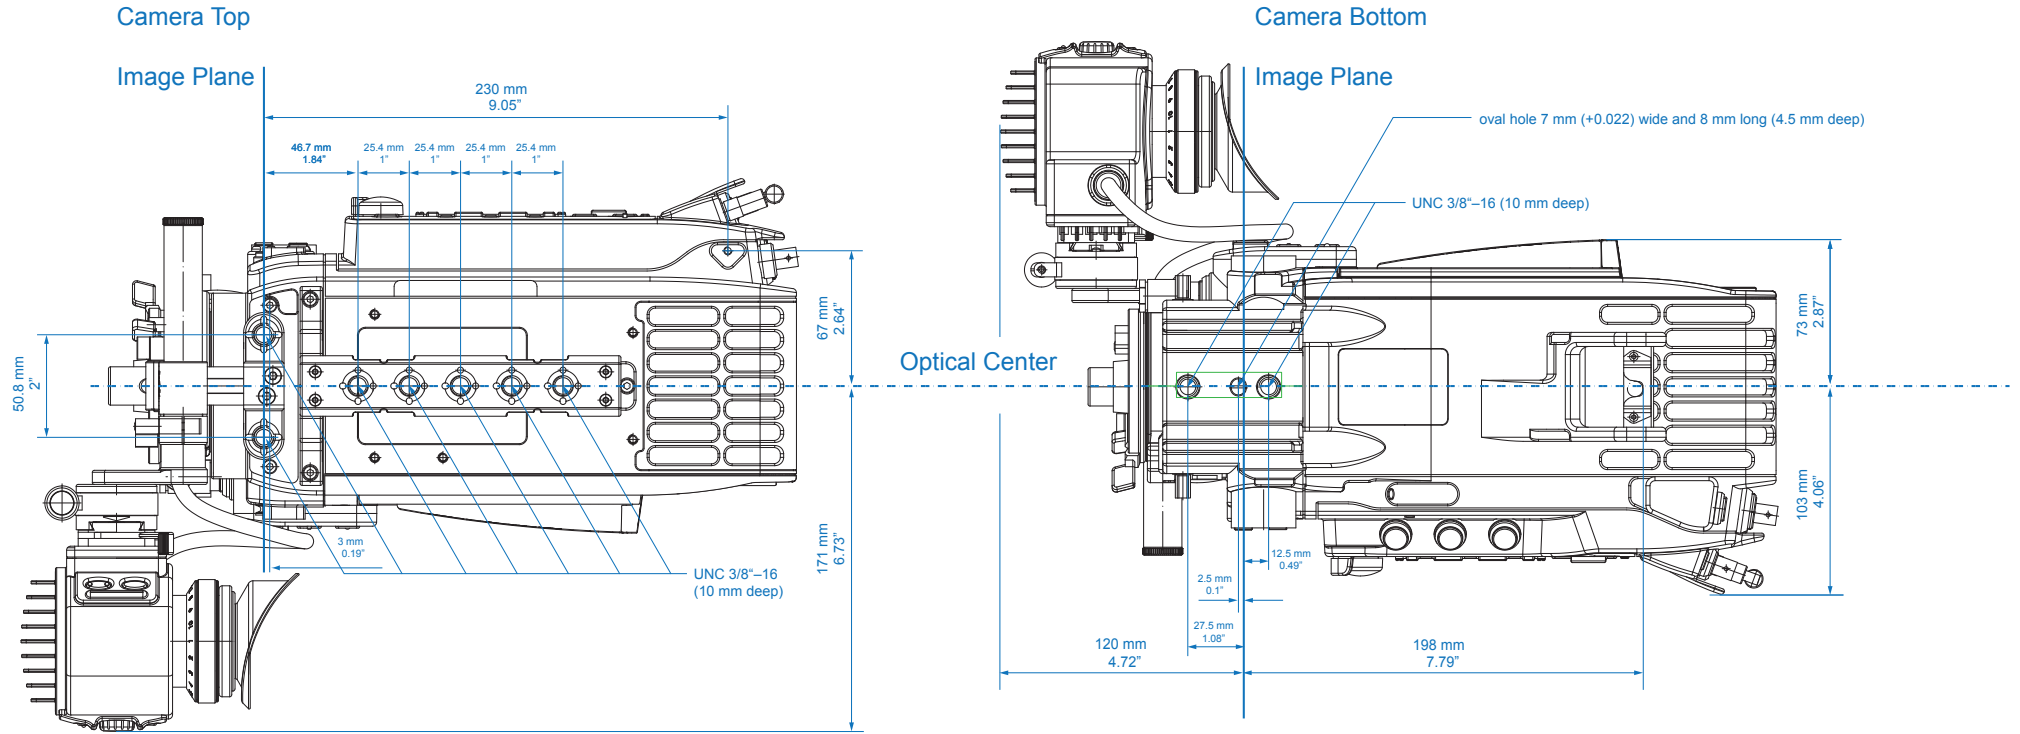

Table of Content

ALEXA	2
ALEXA Plus	6
ALEXA M	10
ALEXA Studio	18
ALEXA XT	22
ALEXA XT Plus	26
ALEXA XT M	30
ALEXA XT Studio	38

Camera Right

Camera Front

ALEXA

	Length	Width	Height	Weight
Body, Camera Center Handle (CCH-1)	321 mm - 12.64"	153 mm - 6.02"	224 mm - 8.82"	6.5 kg - 14.33 lb
Body, Camera Center Handle (CCH-1), Electronic Viewfinder EVF-1, Viewfinder Mounting Bracket (VMB-1)	384 mm - 15.12"	251 mm - 9.88"	" - "	7.5 kg - 16.53 lb
Body, Camera Center Handle (CCH-1), Electronic Viewfinder EVF-1 extended, Viewfinder Mounting Bracket (VMB-1)	406 mm - 15.98"	319 mm - 12.56"	" - "	7.5 kg - 16.53 lb

Camera Top

Image Plane

Camera Top

Optical Center

ALEXA Plus

	Length	Width	Height	Weight
Body, SxS Module	332 mm - 12.95"	175 mm - 6.89"	158 mm - 6.22"	7.0 kg - 15.4 lb
Body, SxS Module, Camera Center Handle (CCH-1), Electronic Viewfinder EVF-1	384 mm - 15.12"	274 mm - 10.8"	224 mm - 8.82"	8.4 kg - 18.5 lb

Camera Top

Image Plane

Camera Top

Optical Center

ALEXA M

	Length	Width	Height	Weight
ALEXA M Head	212 mm - 8.35"	129 mm - 5.08"	149 mm - 5.87"	2.9 kg - 6.39 lb
ALEXA M Backend	323 mm - 12.72"	153 mm - 6.02"	158 mm - 6.22"	5.5 kg - 12 lb

Camera Top

Image Plane

Camera Top

Optical Center

ALEXA XT M

	Length	Width	Height	Weight
ALEXA M Head	212 mm - 8.35"	129 mm - 5.08"	149 mm - 5.87"	2.9 kg - 6.39 lb
ALEXA M Backend with XR Module	323 mm - 12.72"	161 mm - 6.34"	158 mm - 6.22"	5.8 kg - 12.8 lb