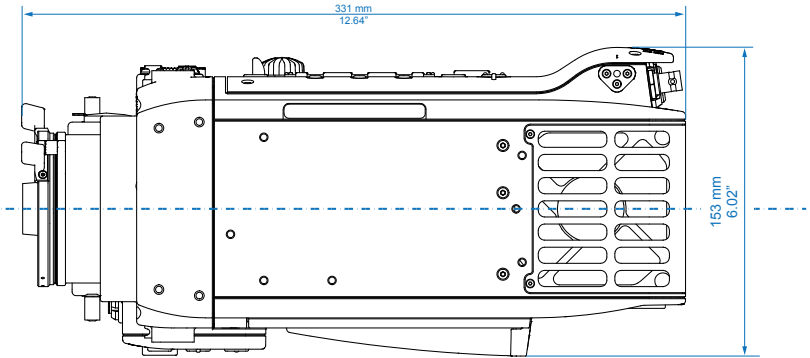

Table of Content

ALEXA	2
ALEXA Plus	6
ALEXA M	10
ALEXA Studio	18
ALEXA XT	22
ALEXA XT Plus	26
ALEXA XT M	30
ALEXA XT Studio	38

Camera Right

Camera Front

ALEXA

	Length	Width	Height	Weight
Body, Camera Center Handle (CCH-1)	321 mm - 12.64"	153 mm - 6.02"	224 mm - 8.82"	6.5 kg - 14.33 lb
Body, Camera Center Handle (CCH-1), Electronic Viewfinder EVF-1, Viewfinder Mounting Bracket (VMB-1)	384 mm - 15.12"	251 mm - 9.88"	" - "	7.5 kg - 16.53 lb
Body, Camera Center Handle (CCH-1), Electronic Viewfinder EVF-1 extended, Viewfinder Mounting Bracket (VMB-1)	406 mm - 15.98"	319 mm - 12.56"	" - "	7.5 kg - 16.53 lb

Camera Top

Image Plane

Camera Top

Optical Center

ALEXA Plus

	Length	Width	Height	Weight
Body, SxS Module	332 mm - 12.95"	175 mm - 6.89"	158 mm - 6.22"	7.0 kg - 15.4 lb
Body, SxS Module, Camera Center Handle (CCH-1), Electronic Viewfinder EVF-1	384 mm - 15.12"	274 mm - 10.8"	224 mm - 8.82"	8.4 kg - 18.5 lb

Camera Top

Image Plane

Camera Top

Optical Center

ALEXA M

	Length	Width	Height	Weight
ALEXA M Head	212 mm - 8.35"	129 mm - 5.08"	149 mm - 5.87"	2.9 kg - 6.39 lb
ALEXA M Backend	323 mm - 12.72"	153 mm - 6.02"	158 mm - 6.22"	5.5 kg - 12 lb

Camera Top

Image Plane

Camera Top

Optical Center

ALEXA XT M

	Length	Width	Height	Weight
ALEXA M Head	212 mm - 8.35"	129 mm - 5.08"	149 mm - 5.87"	2.9 kg - 6.39 lb
ALEXA M Backend with XR Module	323 mm - 12.72"	161 mm - 6.34"	158 mm - 6.22"	5.8 kg - 12.8 lb