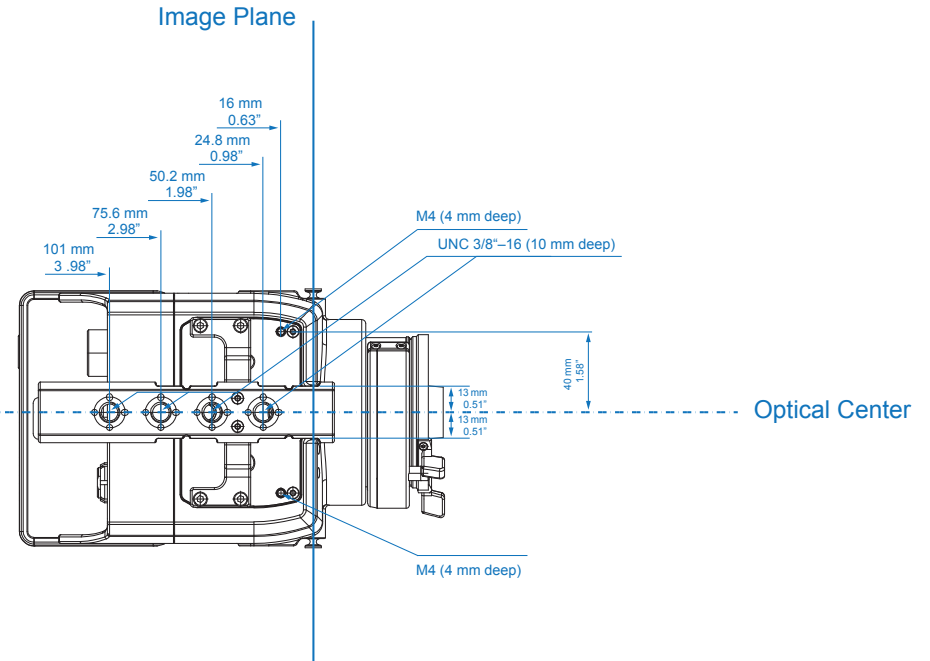

Technical Data are subject to change without notice.

ALEXA XT Plus

	Length	Width	Height	Weight
Body, XR Module	332 mm - 12.95"	184.6 mm - 7.27"	158 mm - 6.22"	7.3 kg - 16.1 lb
Body, XR Module, Camera Center Handle (CCH-1), Electronic Viewfinder EVF-1	384 mm - 15.12"	274 mm - 10.8"	224 mm - 8.82"	8.7 kg - 19.2 lb

Camera Top

Image Plane

Camera Top

Optical Center

ALEXA XT M

	Length	Width	Height	Weight
ALEXA M Head	212 mm - 8.35"	129 mm - 5.08"	149 mm - 5.87"	2.9 kg - 6.39 lb
ALEXA M Backend with XR Module	323 mm - 12.72"	161 mm - 6.34"	158 mm - 6.22"	5.8 kg - 12.8 lb

Head with Cage Right

Image Plane

Head with Cage Top

Image Plane

Optical Center

Head with HEAD-PLATE-2 Right

Head with HEAD-PLATE-2 Top

Head with Handle Right

Head with Handle Top

Optical Center

Head Rear View

Backend Right

Backend Front

Optical Center

Optical fibre-connector

Backend Top