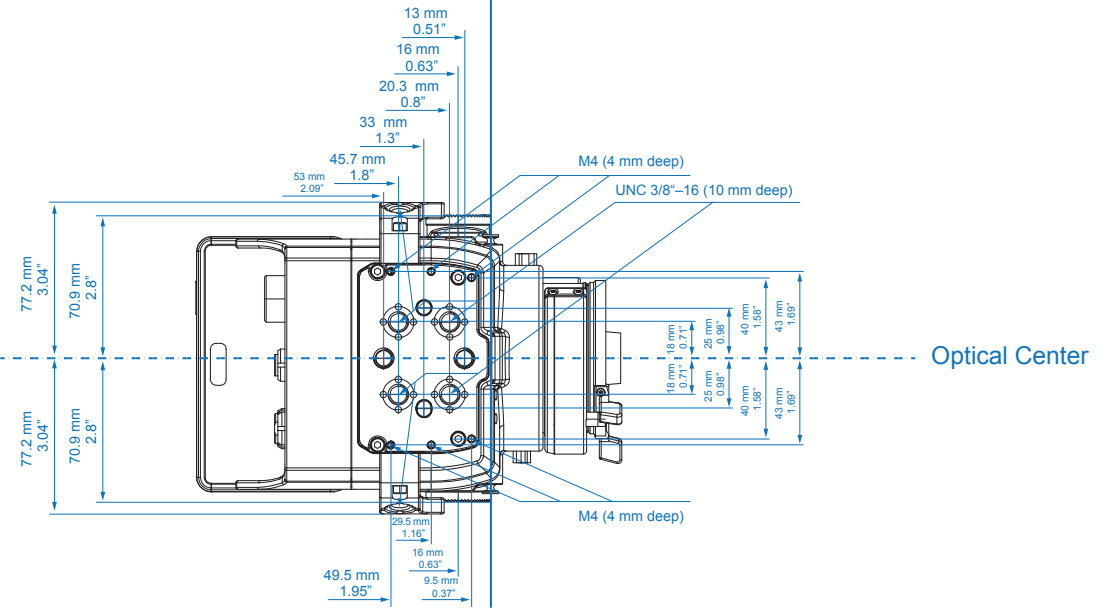

Head with HEAD-PLATE-2 Top