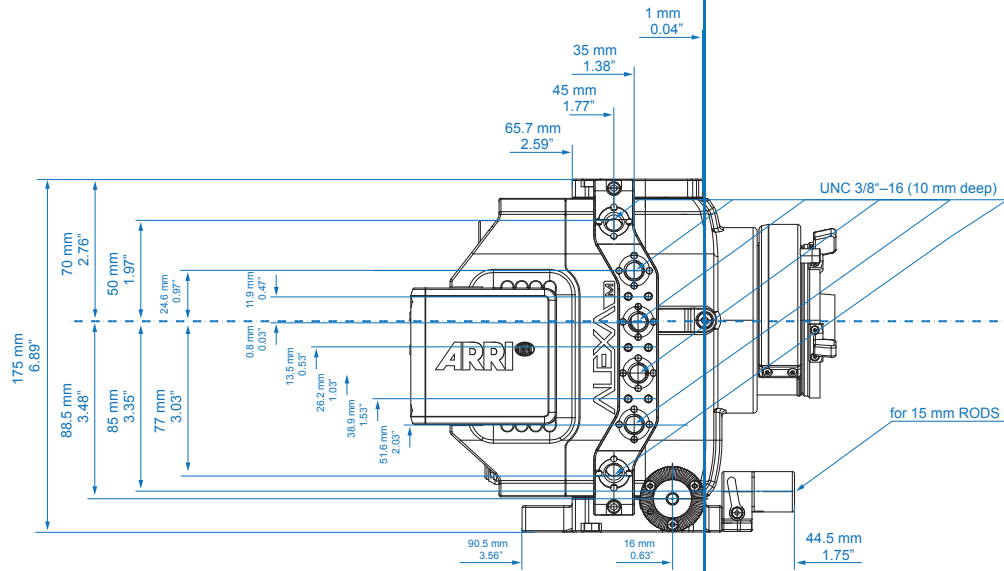

Head with HEAD-PLATE-2 Right