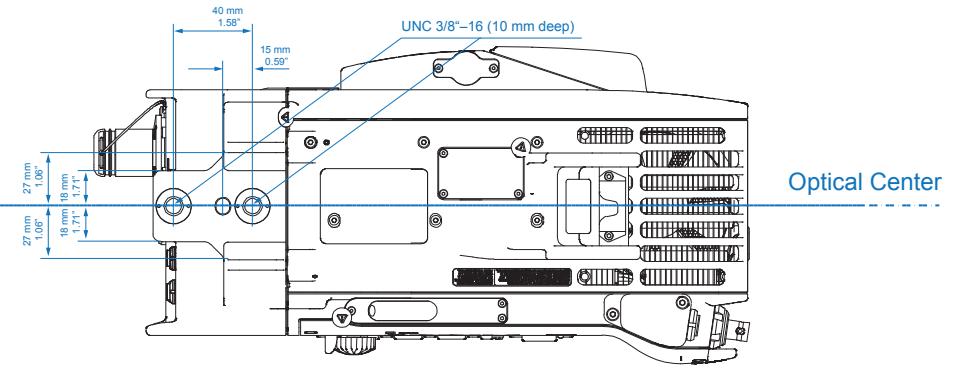

Camera Top

Image Plane

Camera Top

Optical Center

ALEXA XT M

	Length	Width	Height	Weight
ALEXA M Head	212 mm - 8.35"	129 mm - 5.08"	149 mm - 5.87"	2.9 kg - 6.39 lb
ALEXA M Backend with XR Module	323 mm - 12.72"	161 mm - 6.34"	158 mm - 6.22"	5.8 kg - 12.8 lb

Head with Cage Right

Image Plane

Head with Cage Top

Image Plane

Optical Center

Head with HEAD-PLATE-2 Right

Head with HEAD-PLATE-2 Top

Head with Handle Right

Head with Handle Top

Optical Center

Head Rear View

Backend Right

Backend Front

Optical Center

Optical fibre-connector

Backend Top

Image Plane

Backend Bottom

ALEXA XT Studio

	Length	Width	Height	Weight
Body, XR Module	364 mm - 14.33"	183.6 mm - 7.23"	163 mm - 6.42"	8.3 kg - 18.3 lb
Body, XR Module, Camera Center Handle (CCH-1), Optical Viewfinder OVF-1	402 mm - 15.9"	268 mm - 10.55"	241 mm - 9.49"	10.5 kg - 23.1 lb