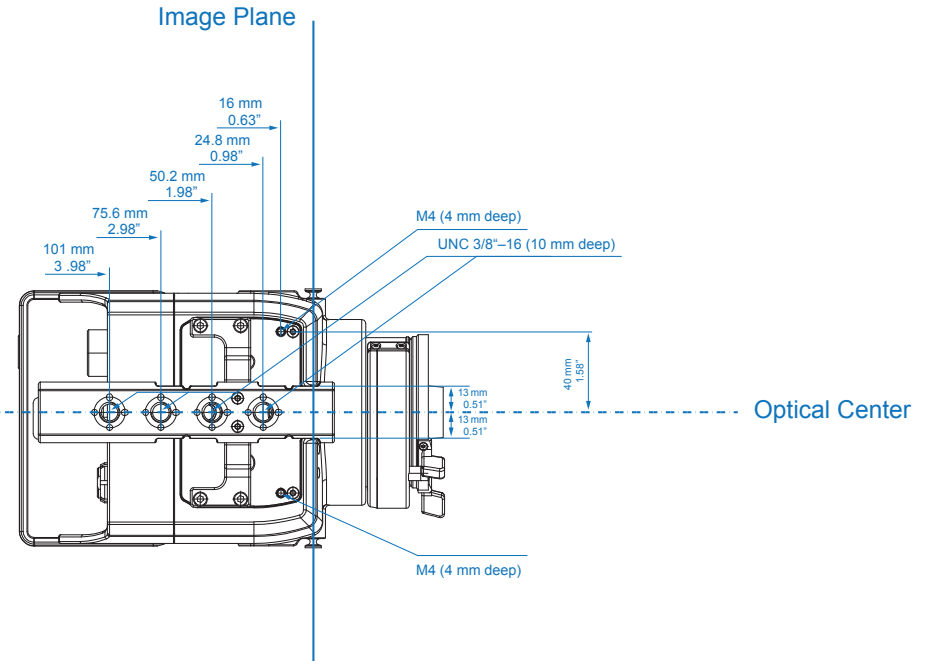

Camera Top

Image Plane

Camera Top

Optical Center

ALEXA M

	Length	Width	Height	Weight
ALEXA M Head	212 mm - 8.35"	129 mm - 5.08"	149 mm - 5.87"	2.9 kg - 6.39 lb
ALEXA M Backend	323 mm - 12.72"	153 mm - 6.02"	158 mm - 6.22"	5.5 kg - 12 lb

Head with Cage Right

Image Plane

Head with Cage Top

Image Plane

Head with HEAD-PLATE-2 Right

Head with HEAD-PLATE-2 Top

Head with Handle Right

Head with Handle Top

ALEXA Studio

	Length	Width	Height	Weight
Body, SxS Module	364 mm - 14.33"	177 mm - 6.97"	163 mm - 6.42"	8.0 kg - 17.6 lb
Body, SxS Module, Camera Center Handle (CCH-1), Optical Viewfinder OVF-1	402 mm - 15.9"	268 mm - 10.55"	241 mm - 9.49"	10.2 kg - 22.5 lb

Camera Top

Image Plane

Camera Top

Optical Center

ALEXA XT M

	Length	Width	Height	Weight
ALEXA M Head	212 mm - 8.35"	129 mm - 5.08"	149 mm - 5.87"	2.9 kg - 6.39 lb
ALEXA M Backend with XR Module	323 mm - 12.72"	161 mm - 6.34"	158 mm - 6.22"	5.8 kg - 12.8 lb