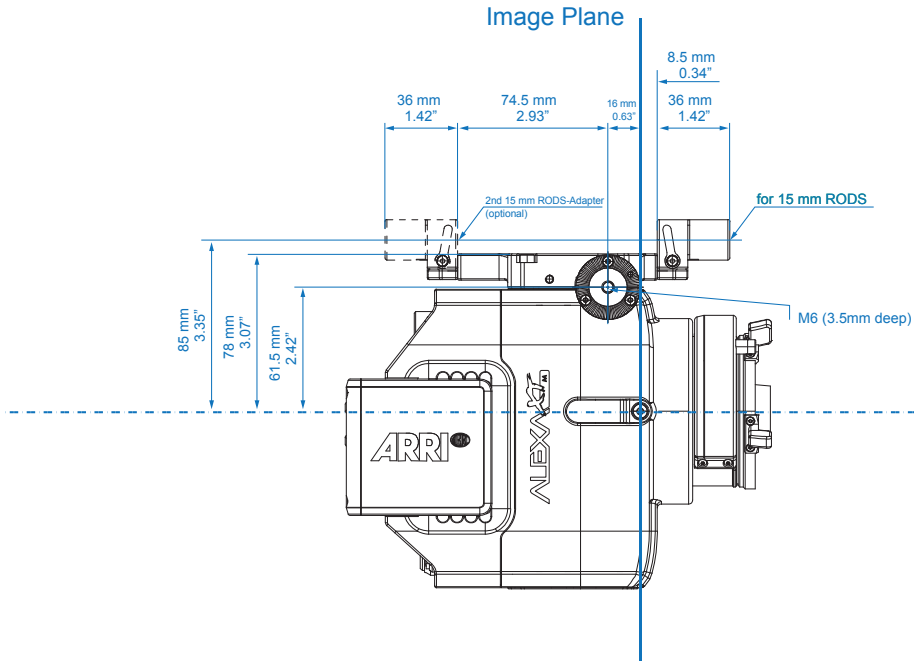

Technical Data are subject to change without notice.

ALEXA XT Plus

	Length	Width	Height	Weight
Body, XR Module	332 mm - 12.95"	184.6 mm - 7.27"	158 mm - 6.22"	7.3 kg - 16.1 lb
Body, XR Module, Camera Center Handle (CCH-1), Electronic Viewfinder EVF-1	384 mm - 15.12"	274 mm - 10.8"	224 mm - 8.82"	8.7 kg - 19.2 lb

Camera Top

Image Plane

Camera Top

Optical Center

ALEXA XT M

	Length	Width	Height	Weight
ALEXA M Head	212 mm - 8.35"	129 mm - 5.08"	149 mm - 5.87"	2.9 kg - 6.39 lb
ALEXA M Backend with XR Module	323 mm - 12.72"	161 mm - 6.34"	158 mm - 6.22"	5.8 kg - 12.8 lb

Head with Cage Right

Image Plane

Head with Cage Top

Image Plane

Optical Center

Head with HEAD-PLATE-2 Right

Head with HEAD-PLATE-2 Top

Head with Handle Right

Head with Handle Top

Optical Center

Head Rear View

Backend Right

Backend Front

Optical Center

Optical fibre-connector

Backend Top