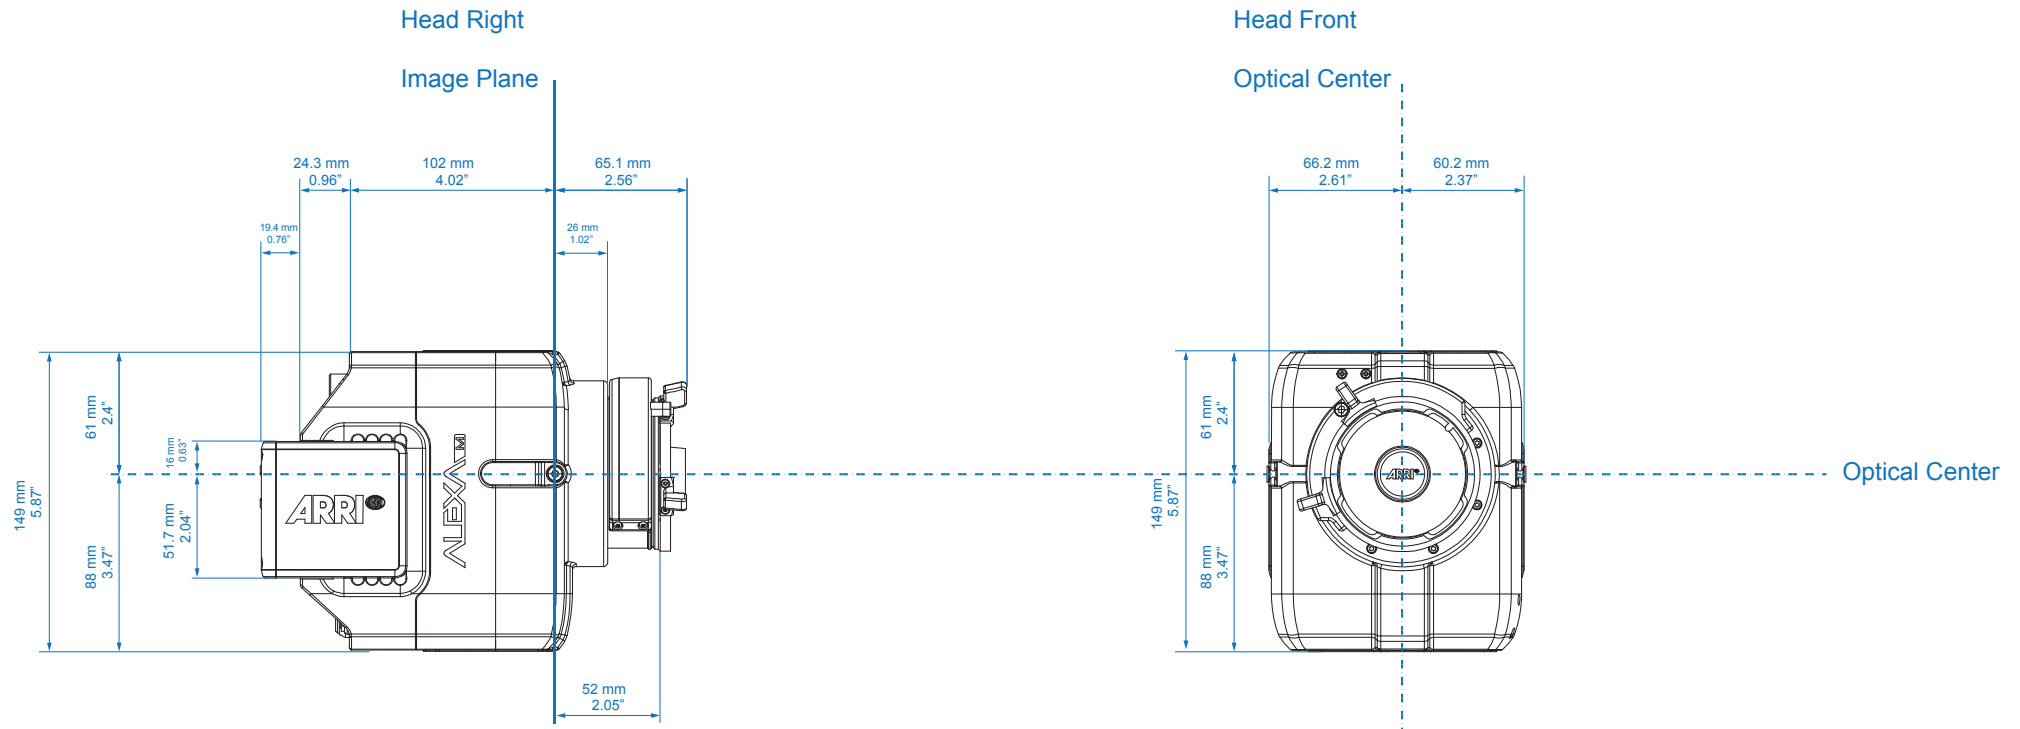

Camera Top

Image Plane

Camera Top

Optical Center

ALEXA Plus

	Length	Width	Height	Weight
Body, SxS Module	332 mm - 12.95"	175 mm - 6.89"	158 mm - 6.22"	7.0 kg - 15.4 lb
Body, SxS Module, Camera Center Handle (CCH-1), Electronic Viewfinder EVF-1	384 mm - 15.12"	274 mm - 10.8"	224 mm - 8.82"	8.4 kg - 18.5 lb

Camera Top

Image Plane

Camera Top

Optical Center

ALEXA M

	Length	Width	Height	Weight
ALEXA M Head	212 mm - 8.35"	129 mm - 5.08"	149 mm - 5.87"	2.9 kg - 6.39 lb
ALEXA M Backend	323 mm - 12.72"	153 mm - 6.02"	158 mm - 6.22"	5.5 kg - 12 lb

ALEXA Studio

	Length	Width	Height	Weight
Body, SxS Module	364 mm - 14.33"	177 mm - 6.97"	163 mm - 6.42"	8.0 kg - 17.6 lb
Body, SxS Module, Camera Center Handle (CCH-1), Optical Viewfinder OVF-1	402 mm - 15.9"	268 mm - 10.55"	241 mm - 9.49"	10.2 kg - 22.5 lb

Camera Top

Image Plane

Camera Top

Optical Center

ALEXA XT M

	Length	Width	Height	Weight
ALEXA M Head	212 mm - 8.35"	129 mm - 5.08"	149 mm - 5.87"	2.9 kg - 6.39 lb
ALEXA M Backend with XR Module	323 mm - 12.72"	161 mm - 6.34"	158 mm - 6.22"	5.8 kg - 12.8 lb