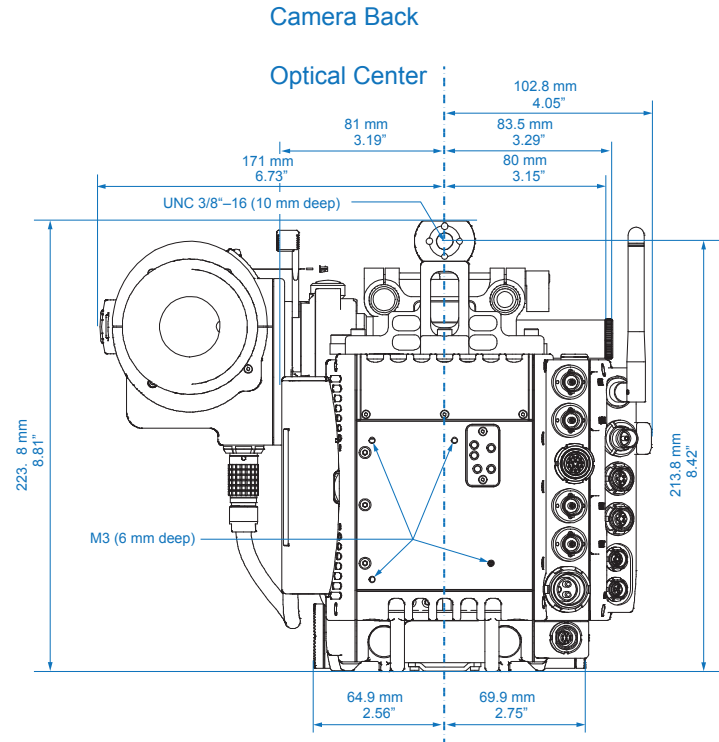

Camera Top

Camera Bottom

ALEXA XT

	Length	Width	Height	Weight
Body, Camera Center Handle (CCH-1)	321 mm - 12.64"	161.6 mm - 6.36"	224 mm - 8.82"	6.6 kg - 14.6 lb
Body, Camera Center Handle (CCH-1), Electronic Viewfinder EVF-1, Viewfinder Mounting Bracket (VMB-1)	384 mm - 15.12"	251 mm - 9.88"	" - "	8.0 kg - 17.6 lb
Body, Camera Center Handle (CCH-1), Electronic Viewfinder EVF-1 extended, Viewfinder Mounting Bracket (VMB-1)	406 mm - 15.98"	319 mm - 12.56"	" - "	8.0 kg - 17.6 lb

Camera Left

Camera Back

Camera Top

Image Plane

Camera Top

Optical Center

ALEXA XT Plus

CAMERA DIMENSIONS – Version 2013-04

Technical Data are subject to change without notice.

ALEXA XT Plus

	Length	Width	Height	Weight
Body, XR Module	332 mm - 12.95"	184.6 mm - 7.27"	158 mm - 6.22"	7.3 kg - 16.1 lb
Body, XR Module, Camera Center Handle (CCH-1), Electronic Viewfinder EVF-1	384 mm - 15.12"	274 mm - 10.8"	224 mm - 8.82"	8.7 kg - 19.2 lb

Camera Top

Image Plane

Camera Top

Optical Center

ALEXA XT M

	Length	Width	Height	Weight
ALEXA M Head	212 mm - 8.35"	129 mm - 5.08"	149 mm - 5.87"	2.9 kg - 6.39 lb
ALEXA M Backend with XR Module	323 mm - 12.72"	161 mm - 6.34"	158 mm - 6.22"	5.8 kg - 12.8 lb