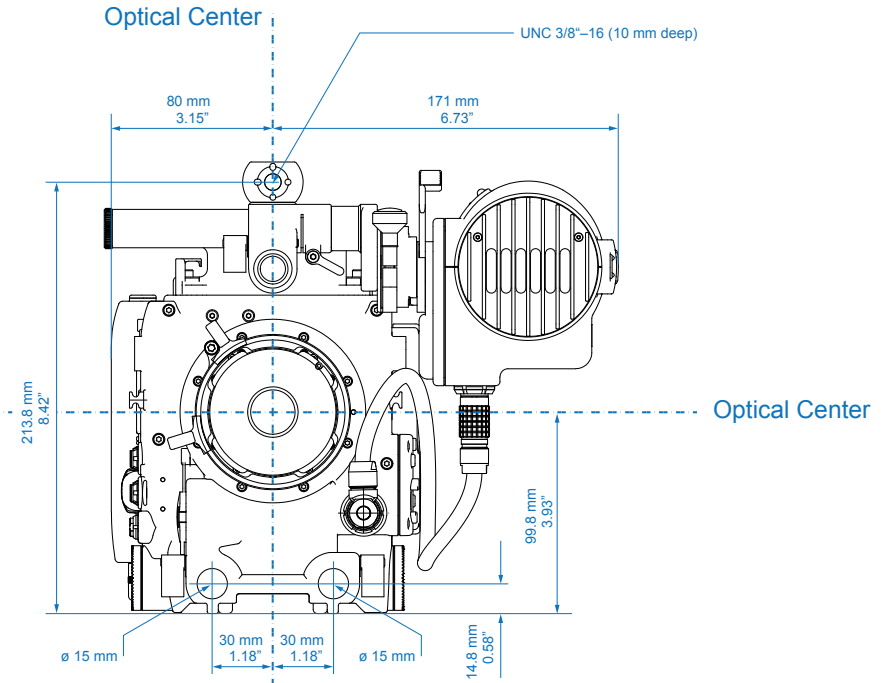

Table of Content

ALEXA	2
ALEXA Plus	6
ALEXA M	10
ALEXA Studio	18
ALEXA XT	22
ALEXA XT Plus	26
ALEXA XT M	30
ALEXA XT Studio	38

Camera Right

Camera Front

ALEXA

	Length	Width	Height	Weight
Body, Camera Center Handle (CCH-1)	321 mm - 12.64"	153 mm - 6.02"	224 mm - 8.82"	6.5 kg - 14.33 lb
Body, Camera Center Handle (CCH-1), Electronic Viewfinder EVF-1, Viewfinder Mounting Bracket (VMB-1)	384 mm - 15.12"	251 mm - 9.88"	" - "	7.5 kg - 16.53 lb
Body, Camera Center Handle (CCH-1), Electronic Viewfinder EVF-1 extended, Viewfinder Mounting Bracket (VMB-1)	406 mm - 15.98"	319 mm - 12.56"	" - "	7.5 kg - 16.53 lb

Camera Top

Image Plane

Camera Top

Optical Center

ALEXA Plus

	Length	Width	Height	Weight
Body, SxS Module	332 mm - 12.95"	175 mm - 6.89"	158 mm - 6.22"	7.0 kg - 15.4 lb
Body, SxS Module, Camera Center Handle (CCH-1), Electronic Viewfinder EVF-1	384 mm - 15.12"	274 mm - 10.8"	224 mm - 8.82"	8.4 kg - 18.5 lb

Camera Top

Image Plane

Camera Top

Optical Center

ALEXA M

	Length	Width	Height	Weight
ALEXA M Head	212 mm - 8.35"	129 mm - 5.08"	149 mm - 5.87"	2.9 kg - 6.39 lb
ALEXA M Backend	323 mm - 12.72"	153 mm - 6.02"	158 mm - 6.22"	5.5 kg - 12 lb

Camera Top

Image Plane

Camera Top

Optical Center

ALEXA XT M

	Length	Width	Height	Weight
ALEXA M Head	212 mm - 8.35"	129 mm - 5.08"	149 mm - 5.87"	2.9 kg - 6.39 lb
ALEXA M Backend with XR Module	323 mm - 12.72"	161 mm - 6.34"	158 mm - 6.22"	5.8 kg - 12.8 lb