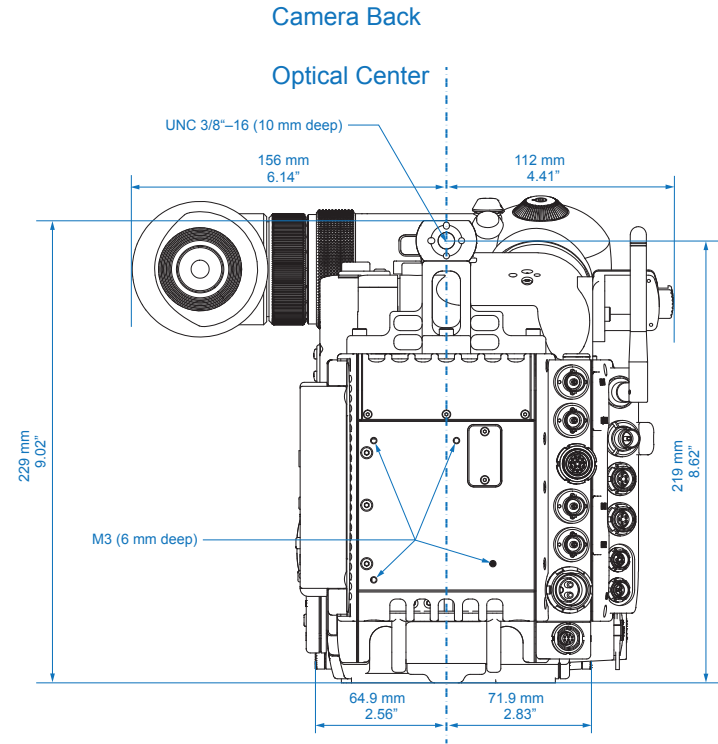

Camera Top

Image Plane

Camera Top

Optical Center

ALEXA M

	Length	Width	Height	Weight
ALEXA M Head	212 mm - 8.35"	129 mm - 5.08"	149 mm - 5.87"	2.9 kg - 6.39 lb
ALEXA M Backend	323 mm - 12.72"	153 mm - 6.02"	158 mm - 6.22"	5.5 kg - 12 lb

Head Rear View

Backend Right

Backend Front

Optical Center

Optical fibre-connector

Backend Top

Image Plane

Backend Bottom

ALEXA Studio

	Length	Width	Height	Weight
Body, SxS Module	364 mm - 14.33"	177 mm - 6.97"	163 mm - 6.42"	8.0 kg - 17.6 lb
Body, SxS Module, Camera Center Handle (CCH-1), Optical Viewfinder OVF-1	402 mm - 15.9"	268 mm - 10.55"	241 mm - 9.49"	10.2 kg - 22.5 lb

Camera Top

Camera Bottom

ALEXA XT

	Length	Width	Height	Weight
Body, Camera Center Handle (CCH-1)	321 mm - 12.64"	161.6 mm - 6.36"	224 mm - 8.82"	6.6 kg - 14.6 lb
Body, Camera Center Handle (CCH-1), Electronic Viewfinder EVF-1, Viewfinder Mounting Bracket (VMB-1)	384 mm - 15.12"	251 mm - 9.88"	" - "	8.0 kg - 17.6 lb
Body, Camera Center Handle (CCH-1), Electronic Viewfinder EVF-1 extended, Viewfinder Mounting Bracket (VMB-1)	406 mm - 15.98"	319 mm - 12.56"	" - "	8.0 kg - 17.6 lb