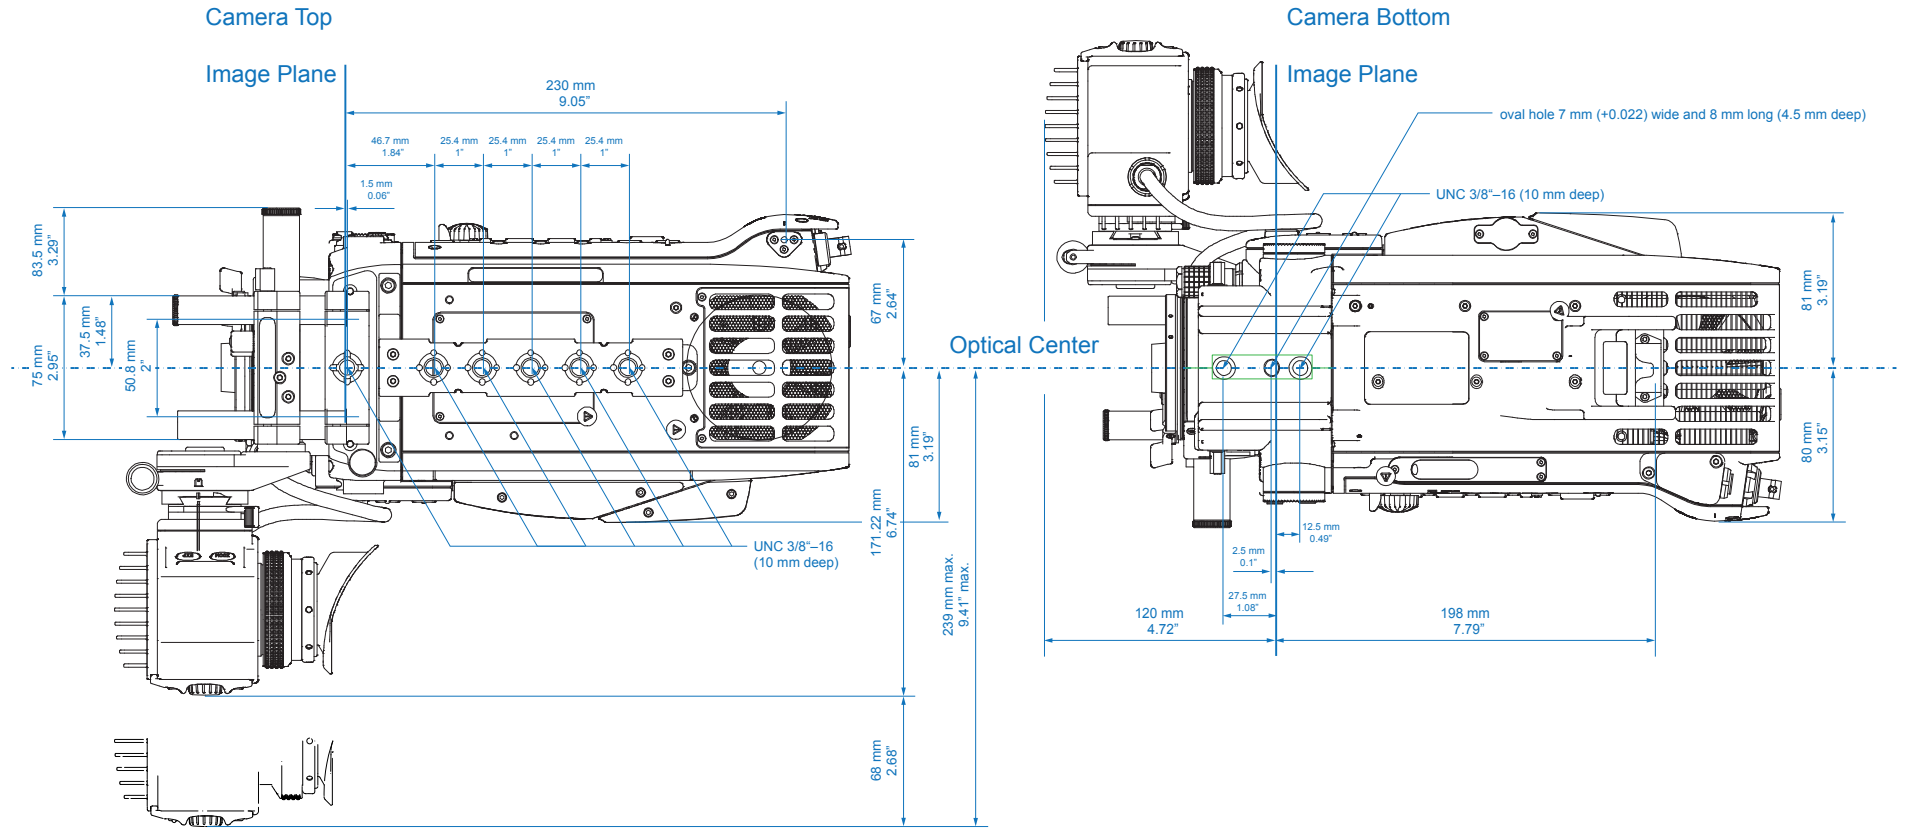

Camera Top

Camera Bottom

ALEXA XT

	Length	Width	Height	Weight
Body, Camera Center Handle (CCH-1)	321 mm - 12.64"	161.6 mm - 6.36"	224 mm - 8.82"	6.6 kg - 14.6 lb
Body, Camera Center Handle (CCH-1), Electronic Viewfinder EVF-1, Viewfinder Mounting Bracket (VMB-1)	384 mm - 15.12"	251 mm - 9.88"	" - "	8.0 kg - 17.6 lb
Body, Camera Center Handle (CCH-1), Electronic Viewfinder EVF-1 extended, Viewfinder Mounting Bracket (VMB-1)	406 mm - 15.98"	319 mm - 12.56"	" - "	8.0 kg - 17.6 lb

Camera Left

Camera Back

Camera Top

Image Plane

Camera Top

Optical Center

ALEXA XT Plus

CAMERA DIMENSIONS – Version 2013-04

Technical Data are subject to change without notice.

ALEXA XT Plus

	Length	Width	Height	Weight
Body, XR Module	332 mm - 12.95"	184.6 mm - 7.27"	158 mm - 6.22"	7.3 kg - 16.1 lb
Body, XR Module, Camera Center Handle (CCH-1), Electronic Viewfinder EVF-1	384 mm - 15.12"	274 mm - 10.8"	224 mm - 8.82"	8.7 kg - 19.2 lb

Camera Top

Image Plane

Camera Top

Optical Center

ALEXA XT M

	Length	Width	Height	Weight
ALEXA M Head	212 mm - 8.35"	129 mm - 5.08"	149 mm - 5.87"	2.9 kg - 6.39 lb
ALEXA M Backend with XR Module	323 mm - 12.72"	161 mm - 6.34"	158 mm - 6.22"	5.8 kg - 12.8 lb