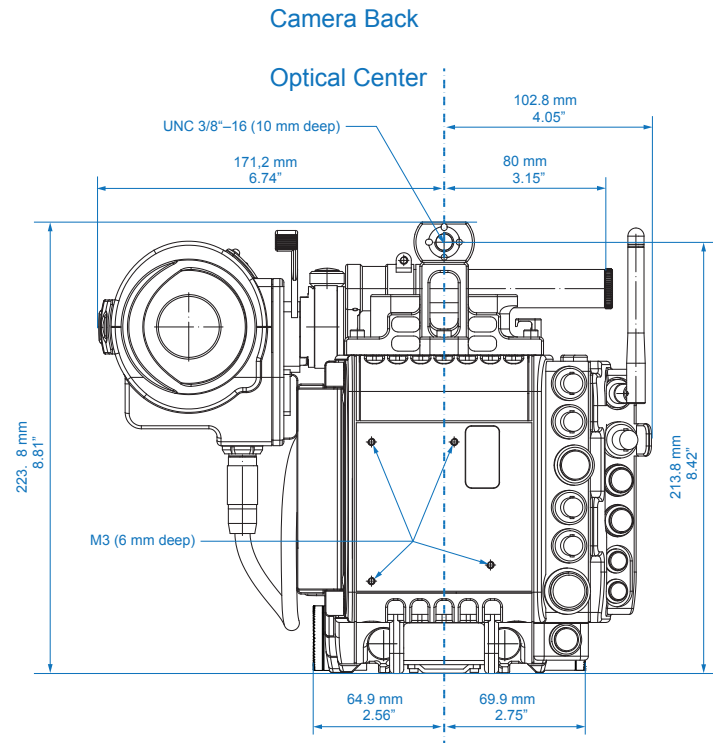

Table of Content

ALEXA	2
ALEXA Plus	6
ALEXA M	10
ALEXA Studio	18
ALEXA XT	22
ALEXA XT Plus	26
ALEXA XT M	30
ALEXA XT Studio	38

Camera Right

Camera Front

ALEXA

	Length	Width	Height	Weight
Body, Camera Center Handle (CCH-1)	321 mm - 12.64"	153 mm - 6.02"	224 mm - 8.82"	6.5 kg - 14.33 lb
Body, Camera Center Handle (CCH-1), Electronic Viewfinder EVF-1, Viewfinder Mounting Bracket (VMB-1)	384 mm - 15.12"	251 mm - 9.88"	" - "	7.5 kg - 16.53 lb
Body, Camera Center Handle (CCH-1), Electronic Viewfinder EVF-1 extended, Viewfinder Mounting Bracket (VMB-1)	406 mm - 15.98"	319 mm - 12.56"	" - "	7.5 kg - 16.53 lb

Camera Top

Image Plane

Camera Top

Optical Center

ALEXA Plus

	Length	Width	Height	Weight
Body, SxS Module	332 mm - 12.95"	175 mm - 6.89"	158 mm - 6.22"	7.0 kg - 15.4 lb
Body, SxS Module, Camera Center Handle (CCH-1), Electronic Viewfinder EVF-1	384 mm - 15.12"	274 mm - 10.8"	224 mm - 8.82"	8.4 kg - 18.5 lb

Camera Top

Image Plane

Camera Top

Optical Center

ALEXA M

	Length	Width	Height	Weight
ALEXA M Head	212 mm - 8.35"	129 mm - 5.08"	149 mm - 5.87"	2.9 kg - 6.39 lb
ALEXA M Backend	323 mm - 12.72"	153 mm - 6.02"	158 mm - 6.22"	5.5 kg - 12 lb

Camera Top

Image Plane

Camera Top

Optical Center

ALEXA XT M

	Length	Width	Height	Weight
ALEXA M Head	212 mm - 8.35"	129 mm - 5.08"	149 mm - 5.87"	2.9 kg - 6.39 lb
ALEXA M Backend with XR Module	323 mm - 12.72"	161 mm - 6.34"	158 mm - 6.22"	5.8 kg - 12.8 lb