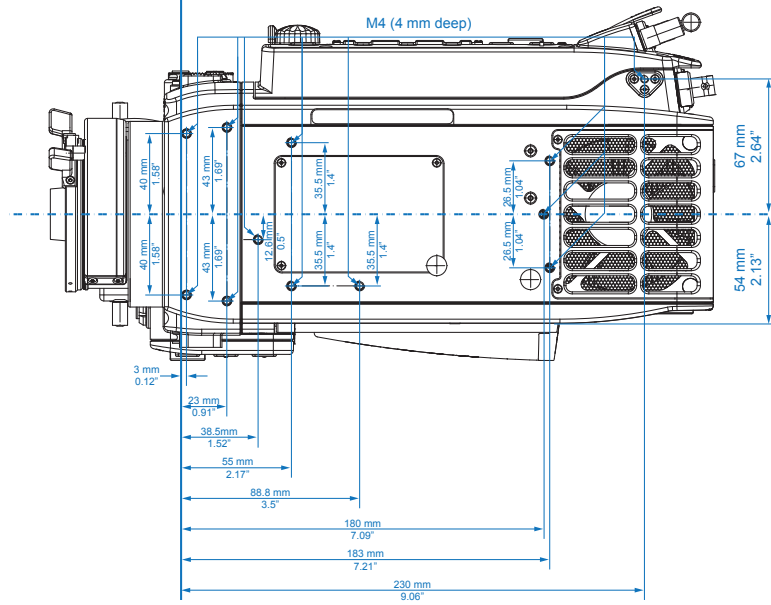

Table of Content

ALEXA	2
ALEXA Plus	6
ALEXA M	10
ALEXA Studio	18
ALEXA XT	22
ALEXA XT Plus	26
ALEXA XT M	30
ALEXA XT Studio	38

Camera Right

Camera Front

ALEXA

	Length	Width	Height	Weight
Body, Camera Center Handle (CCH-1)	321 mm - 12.64"	153 mm - 6.02"	224 mm - 8.82"	6.5 kg - 14.33 lb
Body, Camera Center Handle (CCH-1), Electronic Viewfinder EVF-1, Viewfinder Mounting Bracket (VMB-1)	384 mm - 15.12"	251 mm - 9.88"	" - "	7.5 kg - 16.53 lb
Body, Camera Center Handle (CCH-1), Electronic Viewfinder EVF-1 extended, Viewfinder Mounting Bracket (VMB-1)	406 mm - 15.98"	319 mm - 12.56"	" - "	7.5 kg - 16.53 lb

Camera Top

Image Plane

Camera Top

Optical Center

ALEXA Plus

	Length	Width	Height	Weight
Body, SxS Module	332 mm - 12.95"	175 mm - 6.89"	158 mm - 6.22"	7.0 kg - 15.4 lb
Body, SxS Module, Camera Center Handle (CCH-1), Electronic Viewfinder EVF-1	384 mm - 15.12"	274 mm - 10.8"	224 mm - 8.82"	8.4 kg - 18.5 lb

Camera Top

Image Plane

Camera Top

Optical Center

ALEXA M

	Length	Width	Height	Weight
ALEXA M Head	212 mm - 8.35"	129 mm - 5.08"	149 mm - 5.87"	2.9 kg - 6.39 lb
ALEXA M Backend	323 mm - 12.72"	153 mm - 6.02"	158 mm - 6.22"	5.5 kg - 12 lb

Camera Top

Image Plane

Camera Top

Optical Center

ALEXA XT M

	Length	Width	Height	Weight
ALEXA M Head	212 mm - 8.35"	129 mm - 5.08"	149 mm - 5.87"	2.9 kg - 6.39 lb
ALEXA M Backend with XR Module	323 mm - 12.72"	161 mm - 6.34"	158 mm - 6.22"	5.8 kg - 12.8 lb