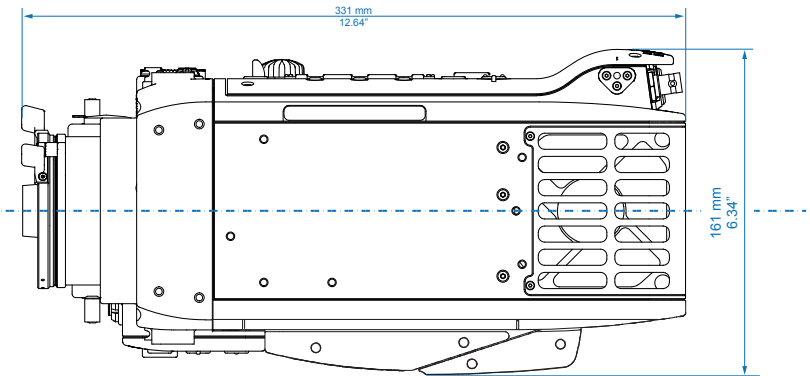

Camera Top

Camera Bottom

ALEXA XT

	Length	Width	Height	Weight
Body, Camera Center Handle (CCH-1)	321 mm - 12.64"	161.6 mm - 6.36"	224 mm - 8.82"	6.6 kg - 14.6 lb
Body, Camera Center Handle (CCH-1), Electronic Viewfinder EVF-1, Viewfinder Mounting Bracket (VMB-1)	384 mm - 15.12"	251 mm - 9.88"	" - "	8.0 kg - 17.6 lb
Body, Camera Center Handle (CCH-1), Electronic Viewfinder EVF-1 extended, Viewfinder Mounting Bracket (VMB-1)	406 mm - 15.98"	319 mm - 12.56"	" - "	8.0 kg - 17.6 lb

Camera Left

Camera Back

Camera Top

Image Plane

Camera Top

Optical Center

ALEXA XT Plus

CAMERA DIMENSIONS – Version 2013-04

Technical Data are subject to change without notice.

ALEXA XT Plus

	Length	Width	Height	Weight
Body, XR Module	332 mm - 12.95"	184.6 mm - 7.27"	158 mm - 6.22"	7.3 kg - 16.1 lb
Body, XR Module, Camera Center Handle (CCH-1), Electronic Viewfinder EVF-1	384 mm - 15.12"	274 mm - 10.8"	224 mm - 8.82"	8.7 kg - 19.2 lb

Camera Top

Image Plane

Camera Top

Optical Center

ALEXA XT M

	Length	Width	Height	Weight
ALEXA M Head	212 mm - 8.35"	129 mm - 5.08"	149 mm - 5.87"	2.9 kg - 6.39 lb
ALEXA M Backend with XR Module	323 mm - 12.72"	161 mm - 6.34"	158 mm - 6.22"	5.8 kg - 12.8 lb