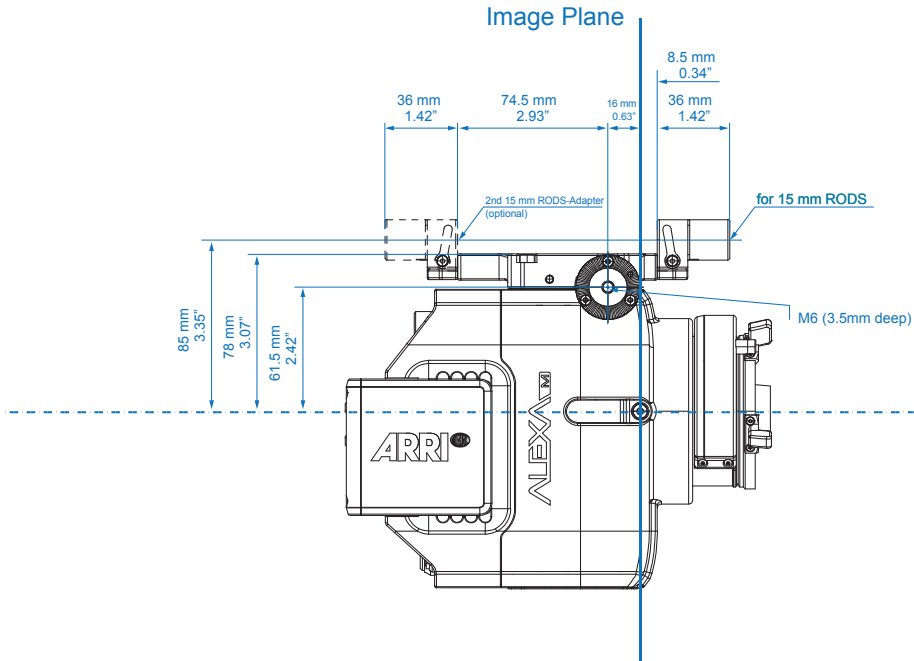

Head with Handle Right