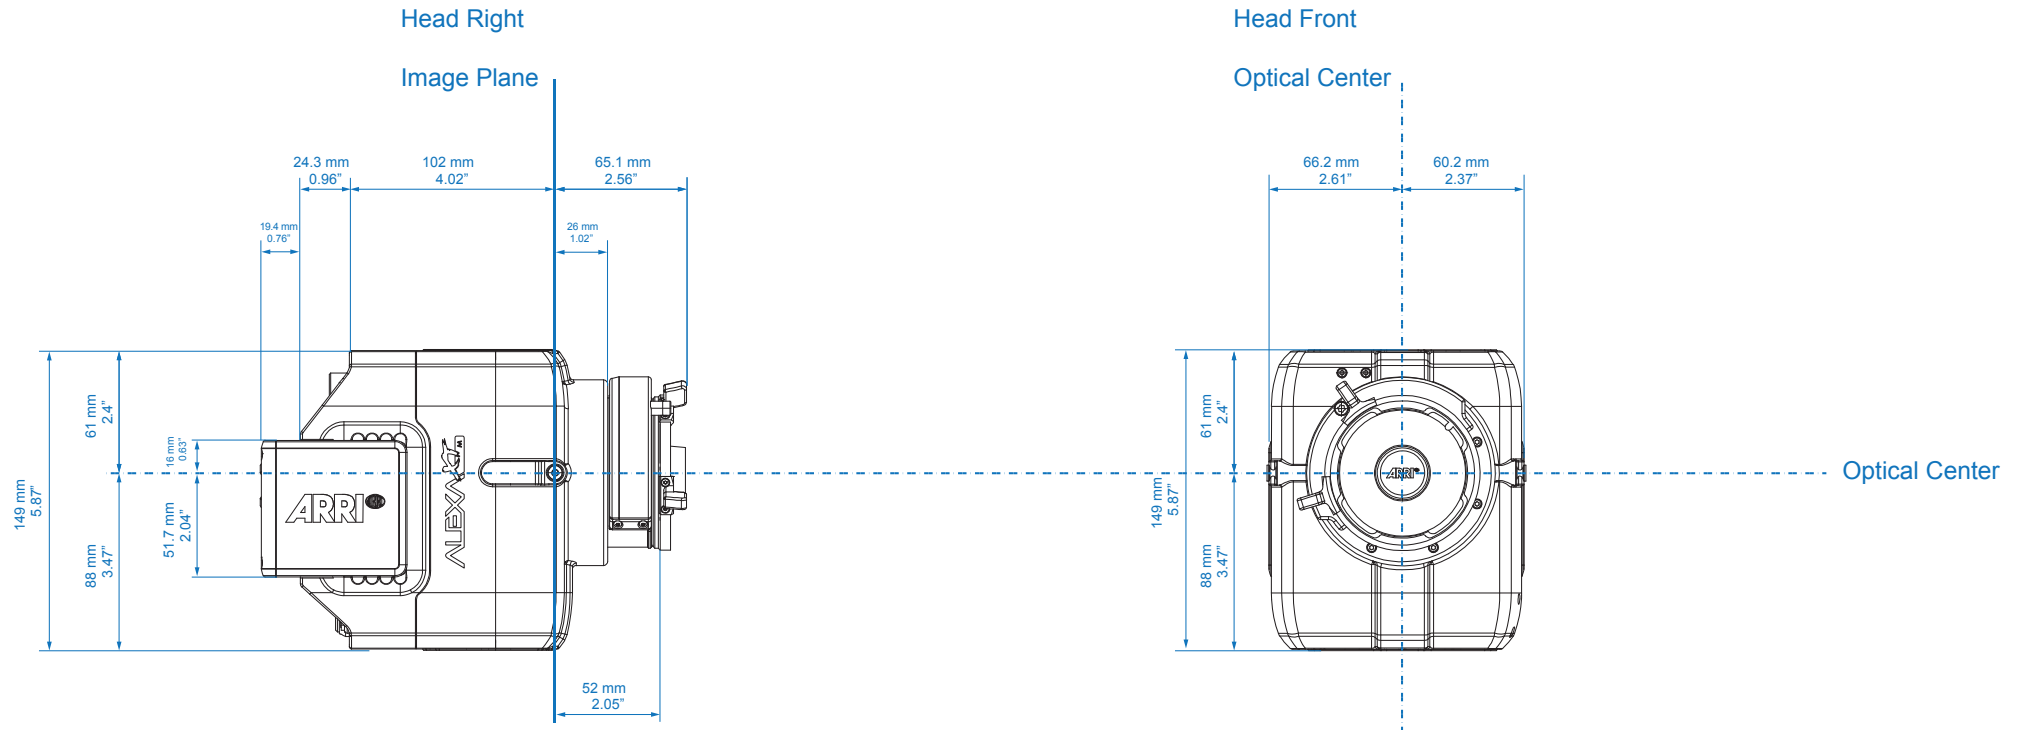

Technical Data are subject to change without notice.

ALEXA XT Plus

	Length	Width	Height	Weight
Body, XR Module	332 mm - 12.95"	184.6 mm - 7.27"	158 mm - 6.22"	7.3 kg - 16.1 lb
Body, XR Module, Camera Center Handle (CCH-1), Electronic Viewfinder EVF-1	384 mm - 15.12"	274 mm - 10.8"	224 mm - 8.82"	8.7 kg - 19.2 lb

Camera Top

Image Plane

Camera Top

Optical Center

ALEXA XT M

	Length	Width	Height	Weight
ALEXA M Head	212 mm - 8.35"	129 mm - 5.08"	149 mm - 5.87"	2.9 kg - 6.39 lb
ALEXA M Backend with XR Module	323 mm - 12.72"	161 mm - 6.34"	158 mm - 6.22"	5.8 kg - 12.8 lb

Head with Cage Right

Image Plane

Head with Cage Top

Image Plane

Optical Center

Head with HEAD-PLATE-2 Right

Head with HEAD-PLATE-2 Top

Head with Handle Right

Image Plane

Backend Bottom

ALEXA XT Studio

	Length	Width	Height	Weight
Body, XR Module	364 mm - 14.33"	183.6 mm - 7.23"	163 mm - 6.42"	8.3 kg - 18.3 lb
Body, XR Module, Camera Center Handle (CCH-1), Optical Viewfinder OVF-1	402 mm - 15.9"	268 mm - 10.55"	241 mm - 9.49"	10.5 kg - 23.1 lb