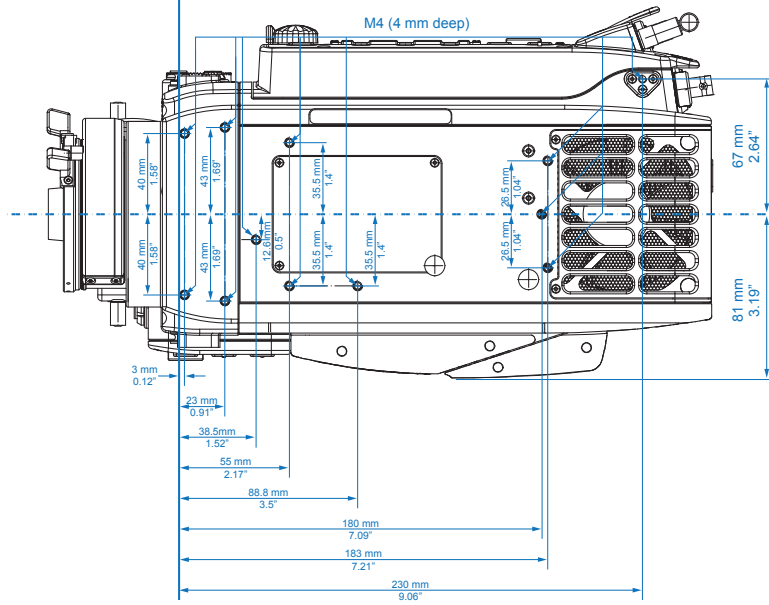

Camera Top

Camera Bottom

ALEXA XT

	Length	Width	Height	Weight
Body, Camera Center Handle (CCH-1)	321 mm - 12.64"	161.6 mm - 6.36"	224 mm - 8.82"	6.6 kg - 14.6 lb
Body, Camera Center Handle (CCH-1), Electronic Viewfinder EVF-1, Viewfinder Mounting Bracket (VMB-1)	384 mm - 15.12"	251 mm - 9.88"	" - "	8.0 kg - 17.6 lb
Body, Camera Center Handle (CCH-1), Electronic Viewfinder EVF-1 extended, Viewfinder Mounting Bracket (VMB-1)	406 mm - 15.98"	319 mm - 12.56"	" - "	8.0 kg - 17.6 lb

Camera Left

Camera Back

Camera Top

Image Plane

Camera Top

Optical Center

ALEXA XT Plus

CAMERA DIMENSIONS – Version 2013-04

Technical Data are subject to change without notice.

ALEXA XT Plus

	Length	Width	Height	Weight
Body, XR Module	332 mm - 12.95"	184.6 mm - 7.27"	158 mm - 6.22"	7.3 kg - 16.1 lb
Body, XR Module, Camera Center Handle (CCH-1), Electronic Viewfinder EVF-1	384 mm - 15.12"	274 mm - 10.8"	224 mm - 8.82"	8.7 kg - 19.2 lb

Camera Top

Image Plane

Camera Top

Optical Center

ALEXA XT M

	Length	Width	Height	Weight
ALEXA M Head	212 mm - 8.35"	129 mm - 5.08"	149 mm - 5.87"	2.9 kg - 6.39 lb
ALEXA M Backend with XR Module	323 mm - 12.72"	161 mm - 6.34"	158 mm - 6.22"	5.8 kg - 12.8 lb