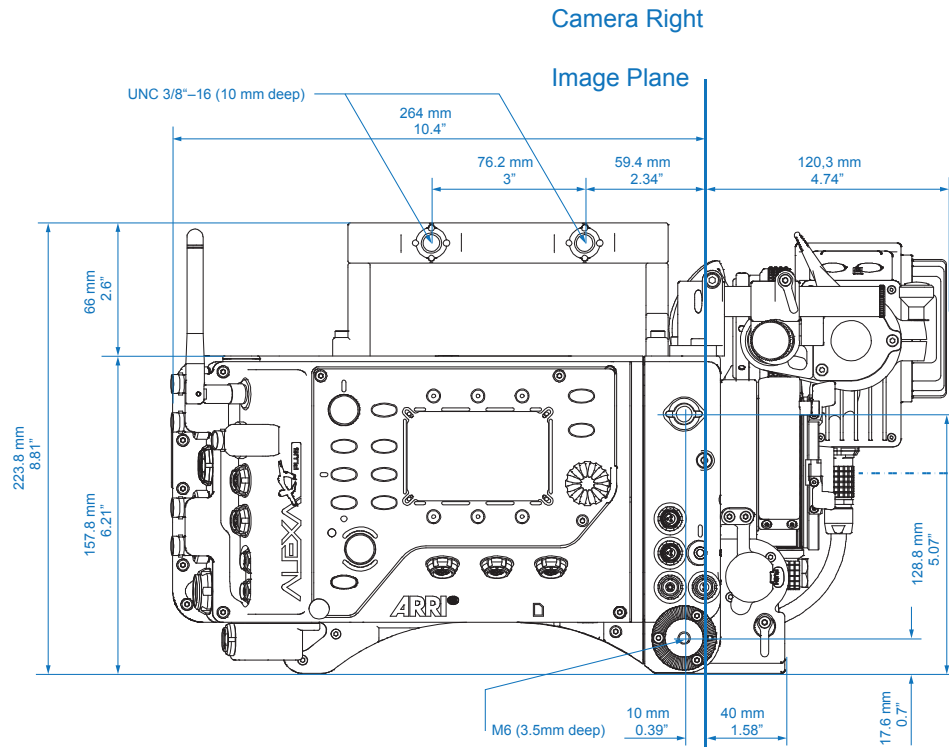

Camera Top

Camera Bottom

ALEXA XT

	Length	Width	Height	Weight
Body, Camera Center Handle (CCH-1)	321 mm - 12.64"	161.6 mm - 6.36"	224 mm - 8.82"	6.6 kg - 14.6 lb
Body, Camera Center Handle (CCH-1), Electronic Viewfinder EVF-1, Viewfinder Mounting Bracket (VMB-1)	384 mm - 15.12"	251 mm - 9.88"	" - "	8.0 kg - 17.6 lb
Body, Camera Center Handle (CCH-1), Electronic Viewfinder EVF-1 extended, Viewfinder Mounting Bracket (VMB-1)	406 mm - 15.98"	319 mm - 12.56"	" - "	8.0 kg - 17.6 lb

Camera Left

Camera Back

Camera Top

Image Plane

Camera Top

Optical Center

ALEXA XT Plus

CAMERA DIMENSIONS – Version 2013-04

Technical Data are subject to change without notice.

ALEXA XT Plus

	Length	Width	Height	Weight
Body, XR Module	332 mm - 12.95"	184.6 mm - 7.27"	158 mm - 6.22"	7.3 kg - 16.1 lb
Body, XR Module, Camera Center Handle (CCH-1), Electronic Viewfinder EVF-1	384 mm - 15.12"	274 mm - 10.8"	224 mm - 8.82"	8.7 kg - 19.2 lb

Camera Top

Image Plane

Camera Top

Optical Center

ALEXA XT M

	Length	Width	Height	Weight
ALEXA M Head	212 mm - 8.35"	129 mm - 5.08"	149 mm - 5.87"	2.9 kg - 6.39 lb
ALEXA M Backend with XR Module	323 mm - 12.72"	161 mm - 6.34"	158 mm - 6.22"	5.8 kg - 12.8 lb