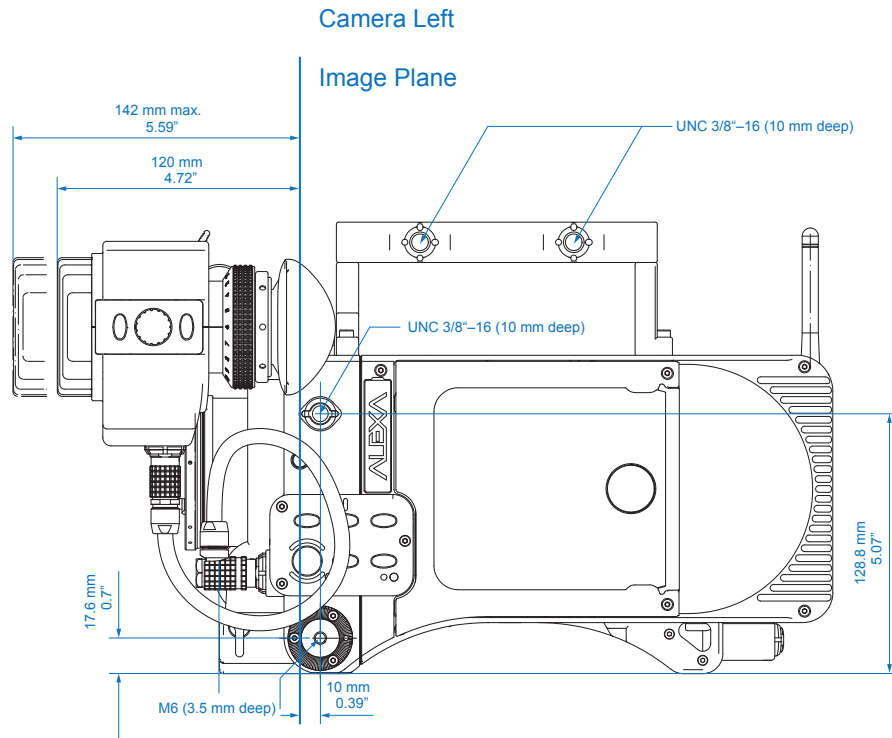

Table of Content

ALEXA	2
ALEXA Plus	6
ALEXA M	10
ALEXA Studio	18
ALEXA XT	22
ALEXA XT Plus	26
ALEXA XT M	30
ALEXA XT Studio	38

Camera Right

Camera Front

ALEXA

	Length	Width	Height	Weight
Body, Camera Center Handle (CCH-1)	321 mm - 12.64"	153 mm - 6.02"	224 mm - 8.82"	6.5 kg - 14.33 lb
Body, Camera Center Handle (CCH-1), Electronic Viewfinder EVF-1, Viewfinder Mounting Bracket (VMB-1)	384 mm - 15.12"	251 mm - 9.88"	" - "	7.5 kg - 16.53 lb
Body, Camera Center Handle (CCH-1), Electronic Viewfinder EVF-1 extended, Viewfinder Mounting Bracket (VMB-1)	406 mm - 15.98"	319 mm - 12.56"	" - "	7.5 kg - 16.53 lb

Camera Top

Image Plane

Camera Top

Optical Center

ALEXA Plus

	Length	Width	Height	Weight
Body, SxS Module	332 mm - 12.95"	175 mm - 6.89"	158 mm - 6.22"	7.0 kg - 15.4 lb
Body, SxS Module, Camera Center Handle (CCH-1), Electronic Viewfinder EVF-1	384 mm - 15.12"	274 mm - 10.8"	224 mm - 8.82"	8.4 kg - 18.5 lb

Camera Top

Image Plane

Camera Top

Optical Center

ALEXA M

	Length	Width	Height	Weight
ALEXA M Head	212 mm - 8.35"	129 mm - 5.08"	149 mm - 5.87"	2.9 kg - 6.39 lb
ALEXA M Backend	323 mm - 12.72"	153 mm - 6.02"	158 mm - 6.22"	5.5 kg - 12 lb

Camera Top

Image Plane

Camera Top

Optical Center

ALEXA XT M

	Length	Width	Height	Weight
ALEXA M Head	212 mm - 8.35"	129 mm - 5.08"	149 mm - 5.87"	2.9 kg - 6.39 lb
ALEXA M Backend with XR Module	323 mm - 12.72"	161 mm - 6.34"	158 mm - 6.22"	5.8 kg - 12.8 lb