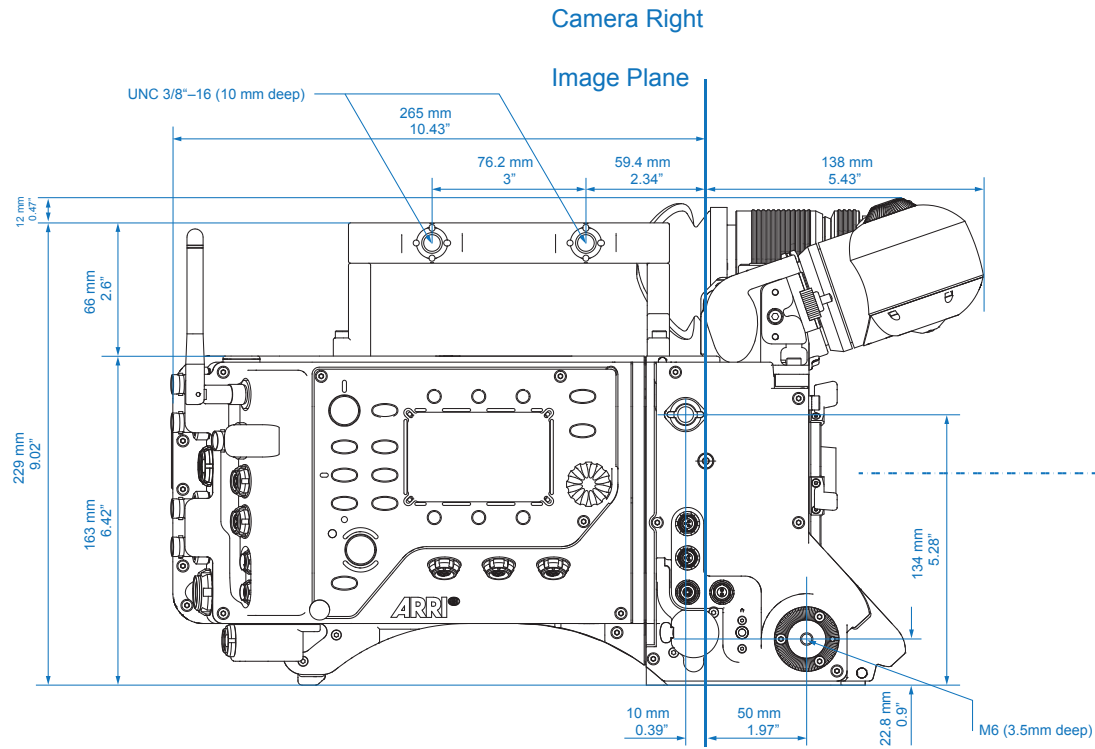

Head Rear View

Backend Right

Backend Front

Optical Center

Optical fibre-connector

Backend Top

Image Plane

Backend Bottom

ALEXA Studio

	Length	Width	Height	Weight
Body, SxS Module	364 mm - 14.33"	177 mm - 6.97"	163 mm - 6.42"	8.0 kg - 17.6 lb
Body, SxS Module, Camera Center Handle (CCH-1), Optical Viewfinder OVF-1	402 mm - 15.9"	268 mm - 10.55"	241 mm - 9.49"	10.2 kg - 22.5 lb

Camera Top

Camera Bottom

ALEXA XT

	Length	Width	Height	Weight
Body, Camera Center Handle (CCH-1)	321 mm - 12.64"	161.6 mm - 6.36"	224 mm - 8.82"	6.6 kg - 14.6 lb
Body, Camera Center Handle (CCH-1), Electronic Viewfinder EVF-1, Viewfinder Mounting Bracket (VMB-1)	384 mm - 15.12"	251 mm - 9.88"	" - "	8.0 kg - 17.6 lb
Body, Camera Center Handle (CCH-1), Electronic Viewfinder EVF-1 extended, Viewfinder Mounting Bracket (VMB-1)	406 mm - 15.98"	319 mm - 12.56"	" - "	8.0 kg - 17.6 lb

Camera Top

Image Plane

Camera Top

Optical Center

ALEXA XT M

	Length	Width	Height	Weight
ALEXA M Head	212 mm - 8.35"	129 mm - 5.08"	149 mm - 5.87"	2.9 kg - 6.39 lb
ALEXA M Backend with XR Module	323 mm - 12.72"	161 mm - 6.34"	158 mm - 6.22"	5.8 kg - 12.8 lb