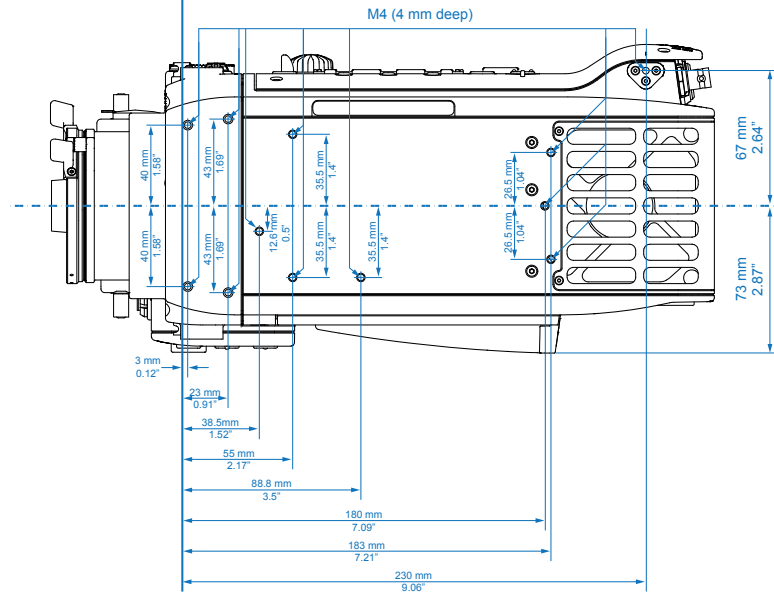

Table of Content

ALEXA	2
ALEXA Plus	6
ALEXA M	10
ALEXA Studio	18
ALEXA XT	22
ALEXA XT Plus	26
ALEXA XT M	30
ALEXA XT Studio	38

Camera Right

Camera Front

ALEXA

	Length	Width	Height	Weight
Body, Camera Center Handle (CCH-1)	321 mm - 12.64"	153 mm - 6.02"	224 mm - 8.82"	6.5 kg - 14.33 lb
Body, Camera Center Handle (CCH-1), Electronic Viewfinder EVF-1, Viewfinder Mounting Bracket (VMB-1)	384 mm - 15.12"	251 mm - 9.88"	" - "	7.5 kg - 16.53 lb
Body, Camera Center Handle (CCH-1), Electronic Viewfinder EVF-1 extended, Viewfinder Mounting Bracket (VMB-1)	406 mm - 15.98"	319 mm - 12.56"	" - "	7.5 kg - 16.53 lb

Camera Top

Image Plane

Camera Top

Optical Center

ALEXA Plus

	Length	Width	Height	Weight
Body, SxS Module	332 mm - 12.95"	175 mm - 6.89"	158 mm - 6.22"	7.0 kg - 15.4 lb
Body, SxS Module, Camera Center Handle (CCH-1), Electronic Viewfinder EVF-1	384 mm - 15.12"	274 mm - 10.8"	224 mm - 8.82"	8.4 kg - 18.5 lb

Camera Top

Image Plane

Camera Top

Optical Center

ALEXA M

	Length	Width	Height	Weight
ALEXA M Head	212 mm - 8.35"	129 mm - 5.08"	149 mm - 5.87"	2.9 kg - 6.39 lb
ALEXA M Backend	323 mm - 12.72"	153 mm - 6.02"	158 mm - 6.22"	5.5 kg - 12 lb

Camera Top

Image Plane

Camera Top

Optical Center

ALEXA XT M

	Length	Width	Height	Weight
ALEXA M Head	212 mm - 8.35"	129 mm - 5.08"	149 mm - 5.87"	2.9 kg - 6.39 lb
ALEXA M Backend with XR Module	323 mm - 12.72"	161 mm - 6.34"	158 mm - 6.22"	5.8 kg - 12.8 lb