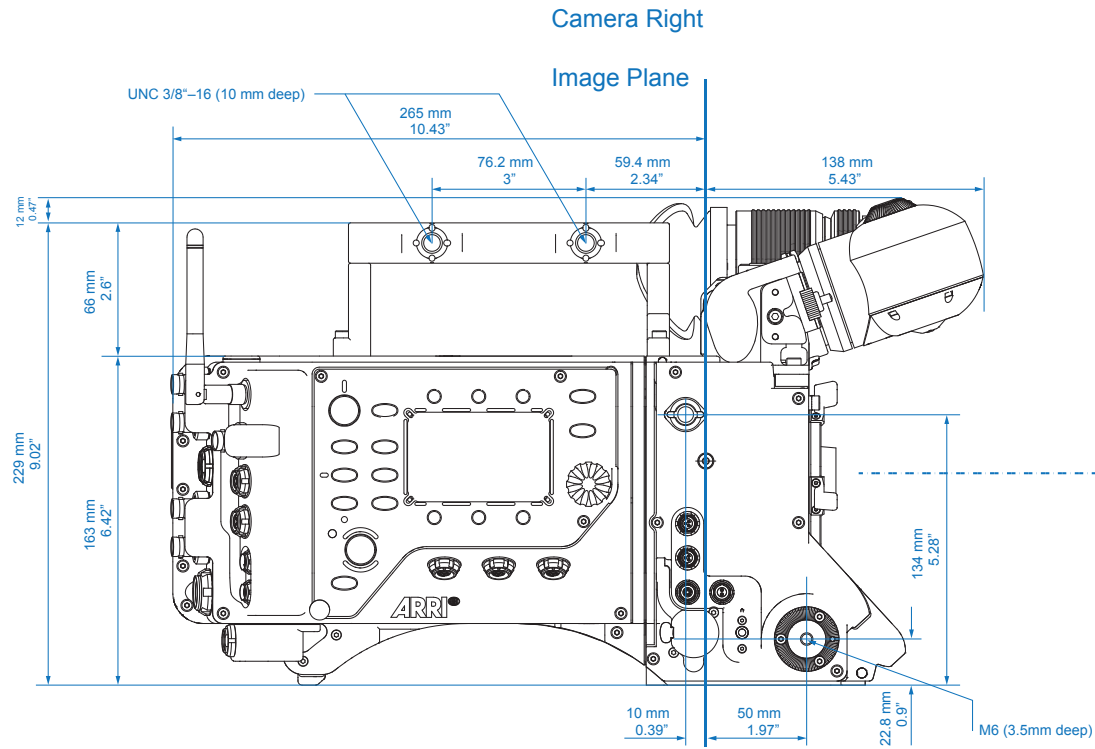

Technical Data are subject to change without notice.

ALEXA XT Plus

	Length	Width	Height	Weight
Body, XR Module	332 mm - 12.95"	184.6 mm - 7.27"	158 mm - 6.22"	7.3 kg - 16.1 lb
Body, XR Module, Camera Center Handle (CCH-1), Electronic Viewfinder EVF-1	384 mm - 15.12"	274 mm - 10.8"	224 mm - 8.82"	8.7 kg - 19.2 lb

Camera Top

Image Plane

Camera Top

Optical Center

ALEXA XT M

	Length	Width	Height	Weight
ALEXA M Head	212 mm - 8.35"	129 mm - 5.08"	149 mm - 5.87"	2.9 kg - 6.39 lb
ALEXA M Backend with XR Module	323 mm - 12.72"	161 mm - 6.34"	158 mm - 6.22"	5.8 kg - 12.8 lb

Head with Handle Top

Optical Center

Head Rear View

Backend Right

Backend Front

Optical Center

Optical fibre-connector

Backend Top

Image Plane

Backend Bottom

ALEXA XT Studio

	Length	Width	Height	Weight
Body, XR Module	364 mm - 14.33"	183.6 mm - 7.23"	163 mm - 6.42"	8.3 kg - 18.3 lb
Body, XR Module, Camera Center Handle (CCH-1), Optical Viewfinder OVF-1	402 mm - 15.9"	268 mm - 10.55"	241 mm - 9.49"	10.5 kg - 23.1 lb