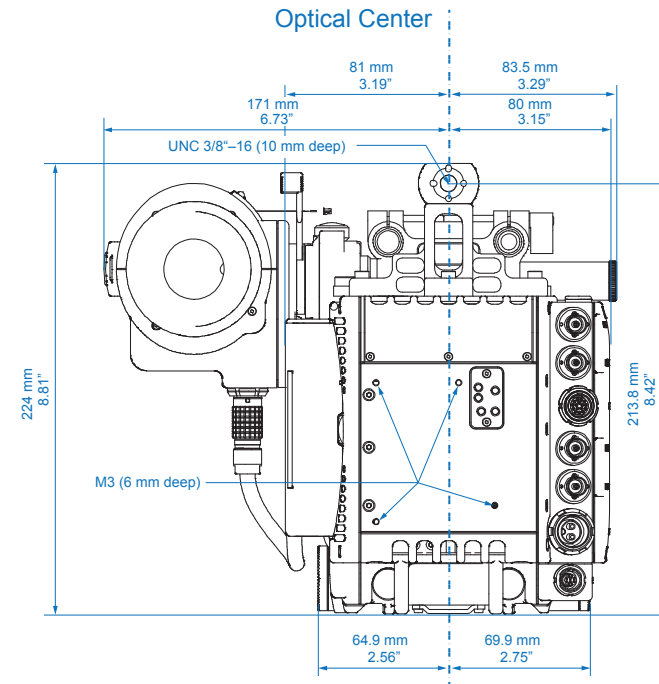

Camera Top

Camera Bottom

ALEXA XT

	Length	Width	Height	Weight
Body, Camera Center Handle (CCH-1)	321 mm - 12.64"	161.6 mm - 6.36"	224 mm - 8.82"	6.6 kg - 14.6 lb
Body, Camera Center Handle (CCH-1), Electronic Viewfinder EVF-1, Viewfinder Mounting Bracket (VMB-1)	384 mm - 15.12"	251 mm - 9.88"	" - "	8.0 kg - 17.6 lb
Body, Camera Center Handle (CCH-1), Electronic Viewfinder EVF-1 extended, Viewfinder Mounting Bracket (VMB-1)	406 mm - 15.98"	319 mm - 12.56"	" - "	8.0 kg - 17.6 lb

Camera Left

Camera Back

Camera Top

Image Plane

Camera Top

Optical Center

ALEXA XT Plus

CAMERA DIMENSIONS – Version 2013-04

Technical Data are subject to change without notice.

ALEXA XT Plus

	Length	Width	Height	Weight
Body, XR Module	332 mm - 12.95"	184.6 mm - 7.27"	158 mm - 6.22"	7.3 kg - 16.1 lb
Body, XR Module, Camera Center Handle (CCH-1), Electronic Viewfinder EVF-1	384 mm - 15.12"	274 mm - 10.8"	224 mm - 8.82"	8.7 kg - 19.2 lb

Camera Top

Image Plane

Camera Top

Optical Center

ALEXA XT M

	Length	Width	Height	Weight
ALEXA M Head	212 mm - 8.35"	129 mm - 5.08"	149 mm - 5.87"	2.9 kg - 6.39 lb
ALEXA M Backend with XR Module	323 mm - 12.72"	161 mm - 6.34"	158 mm - 6.22"	5.8 kg - 12.8 lb