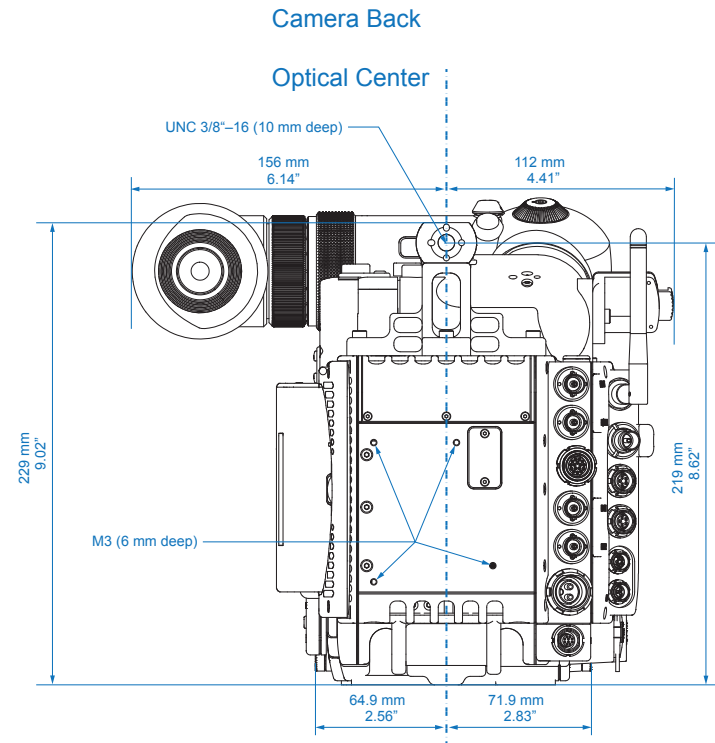

Technical Data are subject to change without notice.

ALEXA XT Plus

	Length	Width	Height	Weight
Body, XR Module	332 mm - 12.95"	184.6 mm - 7.27"	158 mm - 6.22"	7.3 kg - 16.1 lb
Body, XR Module, Camera Center Handle (CCH-1), Electronic Viewfinder EVF-1	384 mm - 15.12"	274 mm - 10.8"	224 mm - 8.82"	8.7 kg - 19.2 lb

Camera Top

Image Plane

Camera Top

Optical Center

ALEXA XT M

	Length	Width	Height	Weight
ALEXA M Head	212 mm - 8.35"	129 mm - 5.08"	149 mm - 5.87"	2.9 kg - 6.39 lb
ALEXA M Backend with XR Module	323 mm - 12.72"	161 mm - 6.34"	158 mm - 6.22"	5.8 kg - 12.8 lb

Head with Handle Top

Optical Center

Head Rear View

Backend Right

Backend Front

Optical Center

Optical fibre-connector

Backend Top

Image Plane

Backend Bottom

ALEXA XT Studio

	Length	Width	Height	Weight
Body, XR Module	364 mm - 14.33"	183.6 mm - 7.23"	163 mm - 6.42"	8.3 kg - 18.3 lb
Body, XR Module, Camera Center Handle (CCH-1), Optical Viewfinder OVF-1	402 mm - 15.9"	268 mm - 10.55"	241 mm - 9.49"	10.5 kg - 23.1 lb