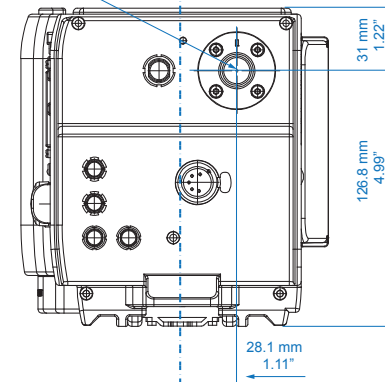

Backend Bottom

Backend Front

Optical Center