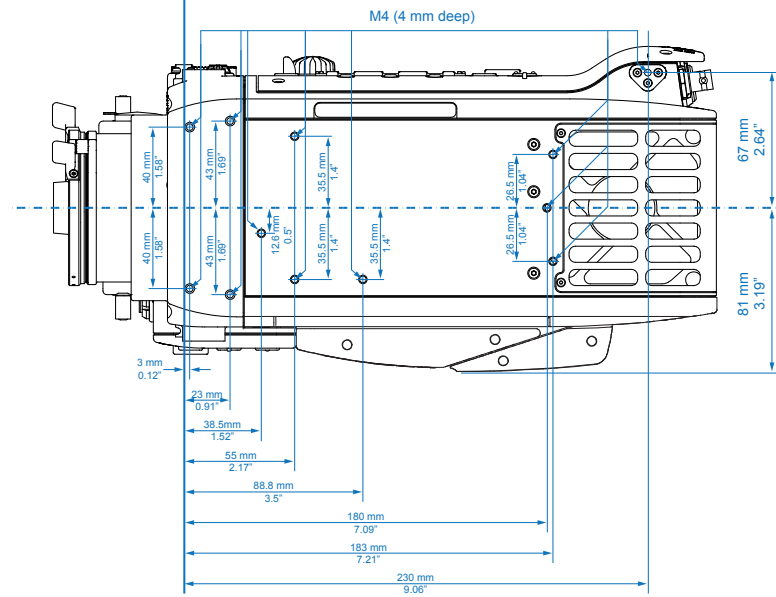

Camera Top

Camera Bottom

ALEXA XT

	Length	Width	Height	Weight
Body, Camera Center Handle (CCH-1)	321 mm - 12.64"	161.6 mm - 6.36"	224 mm - 8.82"	6.6 kg - 14.6 lb
Body, Camera Center Handle (CCH-1), Electronic Viewfinder EVF-1, Viewfinder Mounting Bracket (VMB-1)	384 mm - 15.12"	251 mm - 9.88"	" - "	8.0 kg - 17.6 lb
Body, Camera Center Handle (CCH-1), Electronic Viewfinder EVF-1 extended, Viewfinder Mounting Bracket (VMB-1)	406 mm - 15.98"	319 mm - 12.56"	" - "	8.0 kg - 17.6 lb

Camera Left

Camera Back

Camera Top

Image Plane

Camera Top

Optical Center

ALEXA XT Plus

CAMERA DIMENSIONS – Version 2013-04

Technical Data are subject to change without notice.

ALEXA XT Plus

	Length	Width	Height	Weight
Body, XR Module	332 mm - 12.95"	184.6 mm - 7.27"	158 mm - 6.22"	7.3 kg - 16.1 lb
Body, XR Module, Camera Center Handle (CCH-1), Electronic Viewfinder EVF-1	384 mm - 15.12"	274 mm - 10.8"	224 mm - 8.82"	8.7 kg - 19.2 lb

Camera Top

Image Plane

Camera Top

Optical Center

ALEXA XT M

	Length	Width	Height	Weight
ALEXA M Head	212 mm - 8.35"	129 mm - 5.08"	149 mm - 5.87"	2.9 kg - 6.39 lb
ALEXA M Backend with XR Module	323 mm - 12.72"	161 mm - 6.34"	158 mm - 6.22"	5.8 kg - 12.8 lb