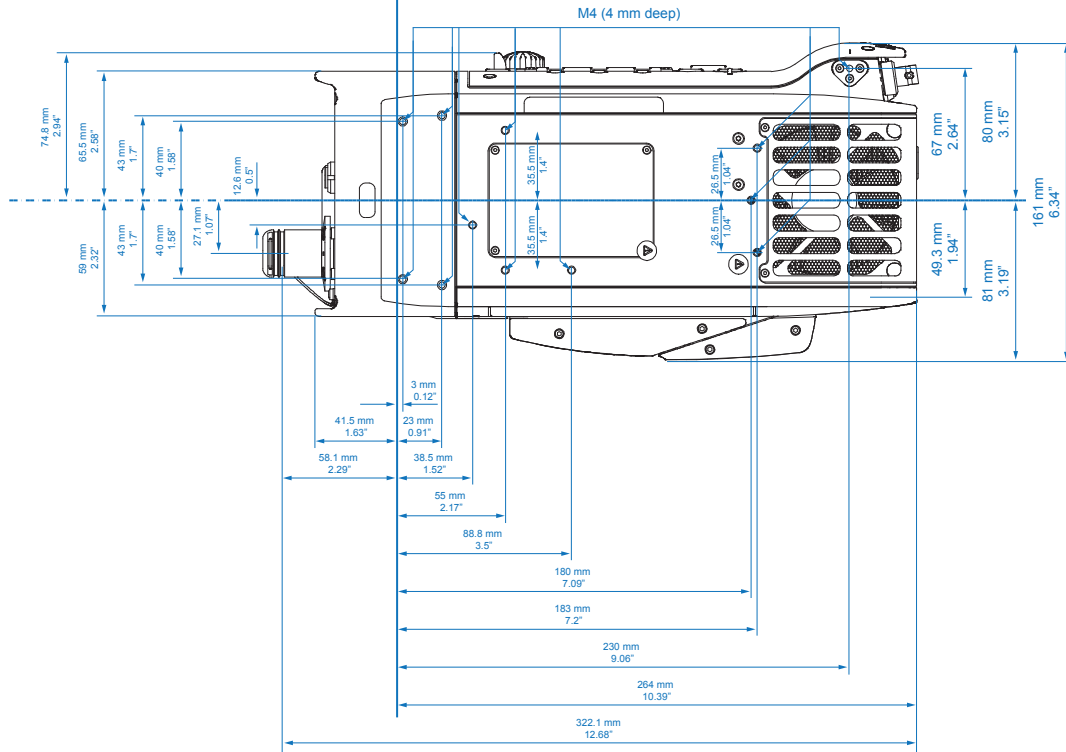

Camera Top

Image Plane

Camera Top

Optical Center

ALEXA XT M

	Length	Width	Height	Weight
ALEXA M Head	212 mm - 8.35"	129 mm - 5.08"	149 mm - 5.87"	2.9 kg - 6.39 lb
ALEXA M Backend with XR Module	323 mm - 12.72"	161 mm - 6.34"	158 mm - 6.22"	5.8 kg - 12.8 lb

Head with Cage Right

Image Plane

Head with Cage Top

Image Plane

Optical Center

Head with HEAD-PLATE-2 Right

Head with HEAD-PLATE-2 Top

Head with Handle Right

Head with Handle Top

Optical Center

Head Rear View

Backend Right

Backend Front

Optical Center

Optical fibre-connector

Backend Top

Image Plane

Backend Bottom

ALEXA XT Studio

	Length	Width	Height	Weight
Body, XR Module	364 mm - 14.33"	183.6 mm - 7.23"	163 mm - 6.42"	8.3 kg - 18.3 lb
Body, XR Module, Camera Center Handle (CCH-1), Optical Viewfinder OVF-1	402 mm - 15.9"	268 mm - 10.55"	241 mm - 9.49"	10.5 kg - 23.1 lb