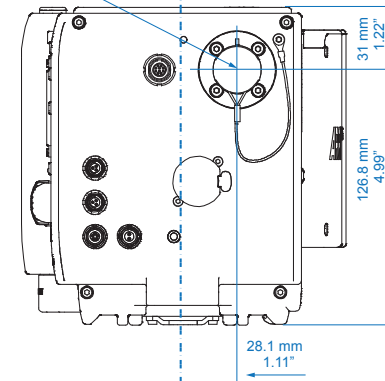

Technical Data are subject to change without notice.

ALEXA XT Plus

	Length	Width	Height	Weight
Body, XR Module	332 mm - 12.95"	184.6 mm - 7.27"	158 mm - 6.22"	7.3 kg - 16.1 lb
Body, XR Module, Camera Center Handle (CCH-1), Electronic Viewfinder EVF-1	384 mm - 15.12"	274 mm - 10.8"	224 mm - 8.82"	8.7 kg - 19.2 lb

Camera Top

Image Plane

Camera Top

Optical Center

ALEXA XT M

	Length	Width	Height	Weight
ALEXA M Head	212 mm - 8.35"	129 mm - 5.08"	149 mm - 5.87"	2.9 kg - 6.39 lb
ALEXA M Backend with XR Module	323 mm - 12.72"	161 mm - 6.34"	158 mm - 6.22"	5.8 kg - 12.8 lb

Head with Handle Top

Optical Center

Head Rear View

Backend Right

Backend Front

Optical Center

Optical fibre-connector

Backend Top

Image Plane

Backend Bottom

ALEXA XT Studio

	Length	Width	Height	Weight
Body, XR Module	364 mm - 14.33"	183.6 mm - 7.23"	163 mm - 6.42"	8.3 kg - 18.3 lb
Body, XR Module, Camera Center Handle (CCH-1), Optical Viewfinder OVF-1	402 mm - 15.9"	268 mm - 10.55"	241 mm - 9.49"	10.5 kg - 23.1 lb