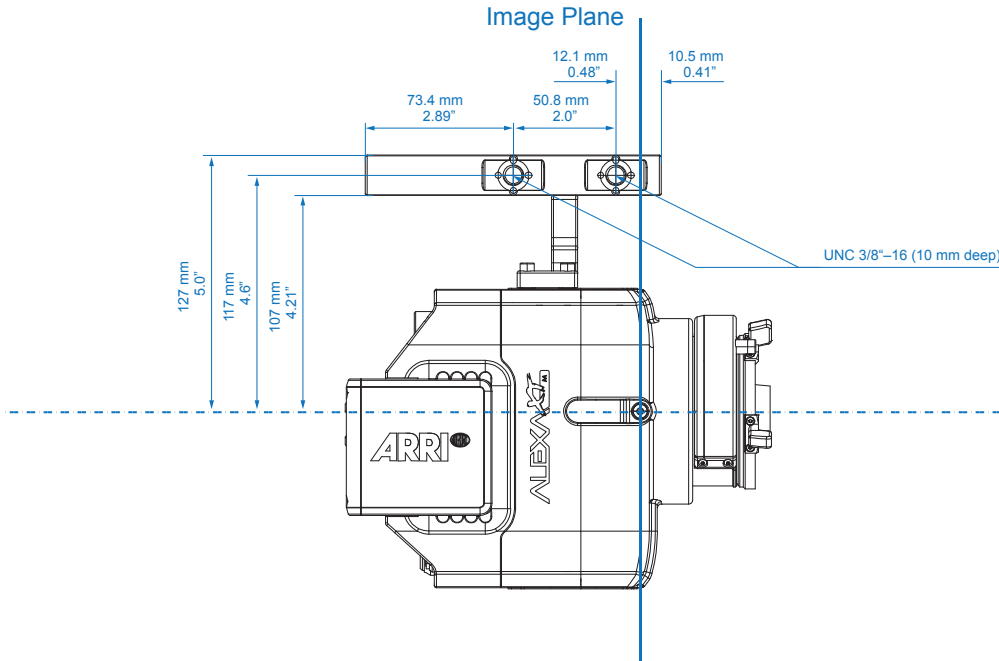

Camera Top

Image Plane

Camera Top

Optical Center

ALEXA XT M

	Length	Width	Height	Weight
ALEXA M Head	212 mm - 8.35"	129 mm - 5.08"	149 mm - 5.87"	2.9 kg - 6.39 lb
ALEXA M Backend with XR Module	323 mm - 12.72"	161 mm - 6.34"	158 mm - 6.22"	5.8 kg - 12.8 lb

Head with Cage Right

Image Plane

Head with Cage Top

Image Plane

Optical Center

Head with HEAD-PLATE-2 Right

Head with HEAD-PLATE-2 Top

Head with Handle Right

Head with Handle Top

Optical Center

Head Rear View

Backend Right

Backend Front

Optical Center

Optical fibre-connector

Backend Top

Image Plane

Backend Bottom

ALEXA XT Studio

	Length	Width	Height	Weight
Body, XR Module	364 mm - 14.33"	183.6 mm - 7.23"	163 mm - 6.42"	8.3 kg - 18.3 lb
Body, XR Module, Camera Center Handle (CCH-1), Optical Viewfinder OVF-1	402 mm - 15.9"	268 mm - 10.55"	241 mm - 9.49"	10.5 kg - 23.1 lb