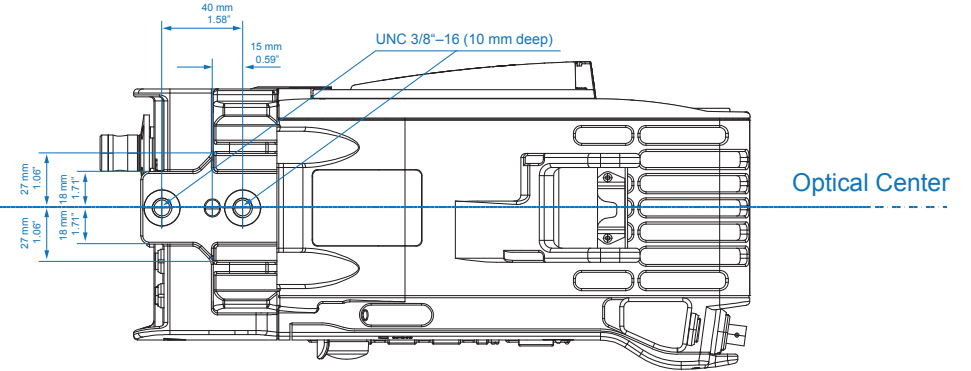

Camera Top

Image Plane

Camera Top

Optical Center

ALEXA M

	Length	Width	Height	Weight
ALEXA M Head	212 mm - 8.35"	129 mm - 5.08"	149 mm - 5.87"	2.9 kg - 6.39 lb
ALEXA M Backend	323 mm - 12.72"	153 mm - 6.02"	158 mm - 6.22"	5.5 kg - 12 lb

Head Rear View

Backend Right

Backend Front

Optical Center

Optical fibre-connector

Backend Top

Image Plane

Backend Bottom

ALEXA Studio

	Length	Width	Height	Weight
Body, SxS Module	364 mm - 14.33"	177 mm - 6.97"	163 mm - 6.42"	8.0 kg - 17.6 lb
Body, SxS Module, Camera Center Handle (CCH-1), Optical Viewfinder OVF-1	402 mm - 15.9"	268 mm - 10.55"	241 mm - 9.49"	10.2 kg - 22.5 lb

Camera Top

Camera Bottom

ALEXA XT

	Length	Width	Height	Weight
Body, Camera Center Handle (CCH-1)	321 mm - 12.64"	161.6 mm - 6.36"	224 mm - 8.82"	6.6 kg - 14.6 lb
Body, Camera Center Handle (CCH-1), Electronic Viewfinder EVF-1, Viewfinder Mounting Bracket (VMB-1)	384 mm - 15.12"	251 mm - 9.88"	" - "	8.0 kg - 17.6 lb
Body, Camera Center Handle (CCH-1), Electronic Viewfinder EVF-1 extended, Viewfinder Mounting Bracket (VMB-1)	406 mm - 15.98"	319 mm - 12.56"	" - "	8.0 kg - 17.6 lb