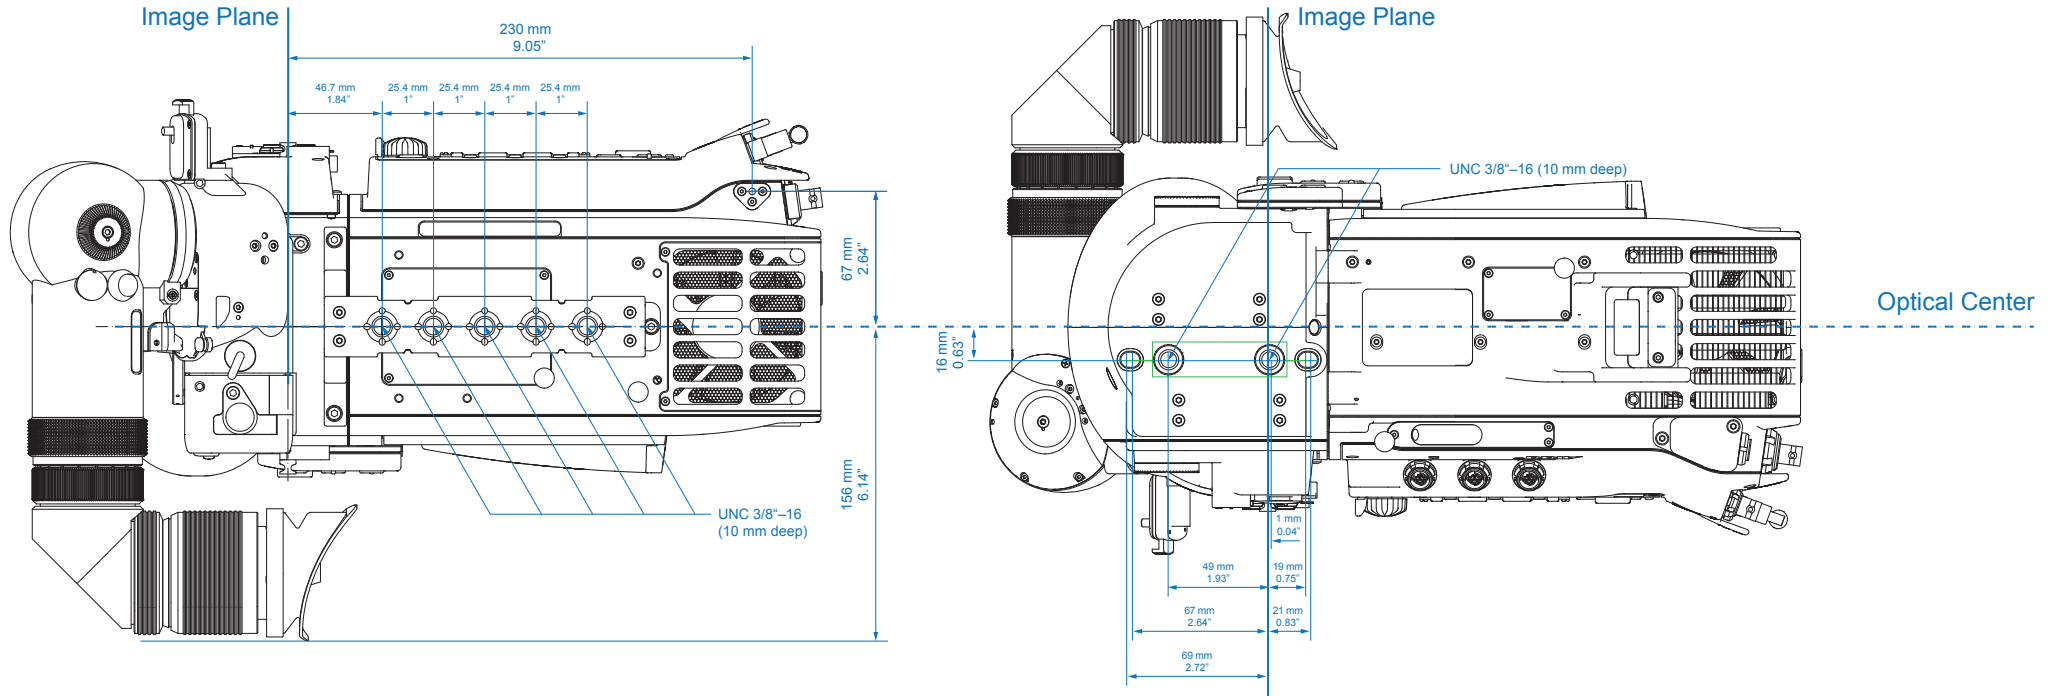

Head Rear View

Backend Right

Backend Front

Optical Center

Optical fibre-connector

Backend Top

Image Plane

Backend Bottom

ALEXA Studio

	Length	Width	Height	Weight
Body, SxS Module	364 mm - 14.33"	177 mm - 6.97"	163 mm - 6.42"	8.0 kg - 17.6 lb
Body, SxS Module, Camera Center Handle (CCH-1), Optical Viewfinder OVF-1	402 mm - 15.9"	268 mm - 10.55"	241 mm - 9.49"	10.2 kg - 22.5 lb

Camera Top

Camera Bottom

ALEXA XT

	Length	Width	Height	Weight
Body, Camera Center Handle (CCH-1)	321 mm - 12.64"	161.6 mm - 6.36"	224 mm - 8.82"	6.6 kg - 14.6 lb
Body, Camera Center Handle (CCH-1), Electronic Viewfinder EVF-1, Viewfinder Mounting Bracket (VMB-1)	384 mm - 15.12"	251 mm - 9.88"	" - "	8.0 kg - 17.6 lb
Body, Camera Center Handle (CCH-1), Electronic Viewfinder EVF-1 extended, Viewfinder Mounting Bracket (VMB-1)	406 mm - 15.98"	319 mm - 12.56"	" - "	8.0 kg - 17.6 lb

Camera Top

Image Plane

Camera Top

Optical Center

ALEXA XT M

	Length	Width	Height	Weight
ALEXA M Head	212 mm - 8.35"	129 mm - 5.08"	149 mm - 5.87"	2.9 kg - 6.39 lb
ALEXA M Backend with XR Module	323 mm - 12.72"	161 mm - 6.34"	158 mm - 6.22"	5.8 kg - 12.8 lb