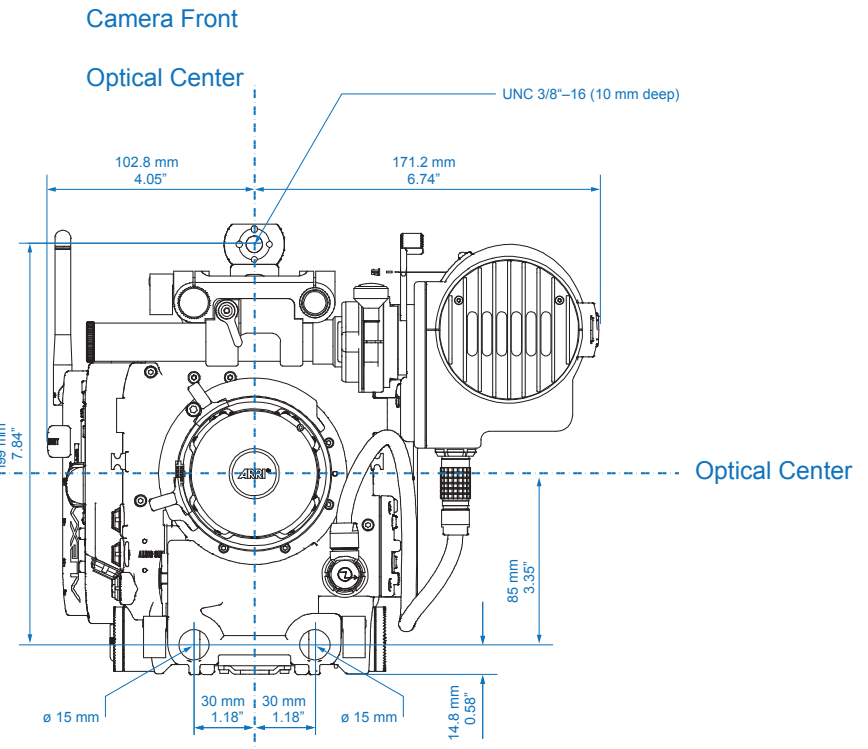

Camera Top

Camera Bottom

ALEXA XT

	Length	Width	Height	Weight
Body, Camera Center Handle (CCH-1)	321 mm - 12.64"	161.6 mm - 6.36"	224 mm - 8.82"	6.6 kg - 14.6 lb
Body, Camera Center Handle (CCH-1), Electronic Viewfinder EVF-1, Viewfinder Mounting Bracket (VMB-1)	384 mm - 15.12"	251 mm - 9.88"	" - "	8.0 kg - 17.6 lb
Body, Camera Center Handle (CCH-1), Electronic Viewfinder EVF-1 extended, Viewfinder Mounting Bracket (VMB-1)	406 mm - 15.98"	319 mm - 12.56"	" - "	8.0 kg - 17.6 lb

Camera Left

Camera Back

Camera Top

Image Plane

Camera Top

Optical Center

ALEXA XT Plus

CAMERA DIMENSIONS – Version 2013-04

Technical Data are subject to change without notice.

ALEXA XT Plus

	Length	Width	Height	Weight
Body, XR Module	332 mm - 12.95"	184.6 mm - 7.27"	158 mm - 6.22"	7.3 kg - 16.1 lb
Body, XR Module, Camera Center Handle (CCH-1), Electronic Viewfinder EVF-1	384 mm - 15.12"	274 mm - 10.8"	224 mm - 8.82"	8.7 kg - 19.2 lb

Camera Top

Image Plane

Camera Top

Optical Center

ALEXA XT M

	Length	Width	Height	Weight
ALEXA M Head	212 mm - 8.35"	129 mm - 5.08"	149 mm - 5.87"	2.9 kg - 6.39 lb
ALEXA M Backend with XR Module	323 mm - 12.72"	161 mm - 6.34"	158 mm - 6.22"	5.8 kg - 12.8 lb