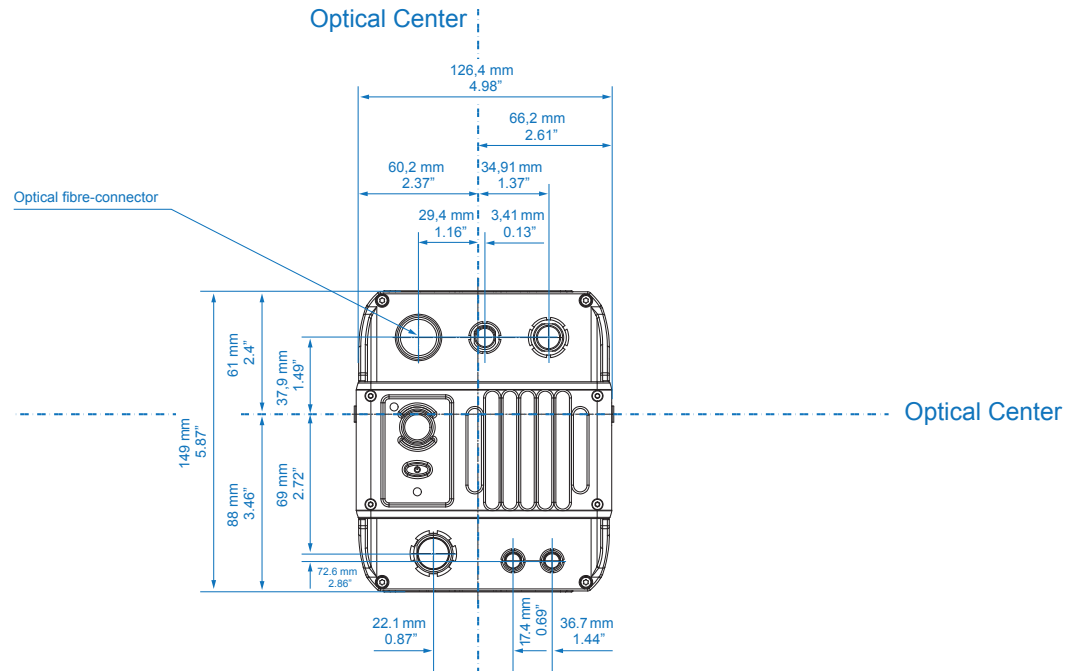

Camera Top

Image Plane

Camera Top

Optical Center

ALEXA XT M

	Length	Width	Height	Weight
ALEXA M Head	212 mm - 8.35"	129 mm - 5.08"	149 mm - 5.87"	2.9 kg - 6.39 lb
ALEXA M Backend with XR Module	323 mm - 12.72"	161 mm - 6.34"	158 mm - 6.22"	5.8 kg - 12.8 lb

Head with Cage Right

Image Plane

Head with Cage Top

Image Plane

Optical Center

Head with HEAD-PLATE-2 Right

Head with HEAD-PLATE-2 Top

Head with Handle Right

Head with Handle Top

Optical Center

Head Rear View

Backend Right

Backend Front

Optical Center

Optical fibre-connector

Backend Top

Image Plane

Backend Bottom

ALEXA XT Studio

	Length	Width	Height	Weight
Body, XR Module	364 mm - 14.33"	183.6 mm - 7.23"	163 mm - 6.42"	8.3 kg - 18.3 lb
Body, XR Module, Camera Center Handle (CCH-1), Optical Viewfinder OVF-1	402 mm - 15.9"	268 mm - 10.55"	241 mm - 9.49"	10.5 kg - 23.1 lb