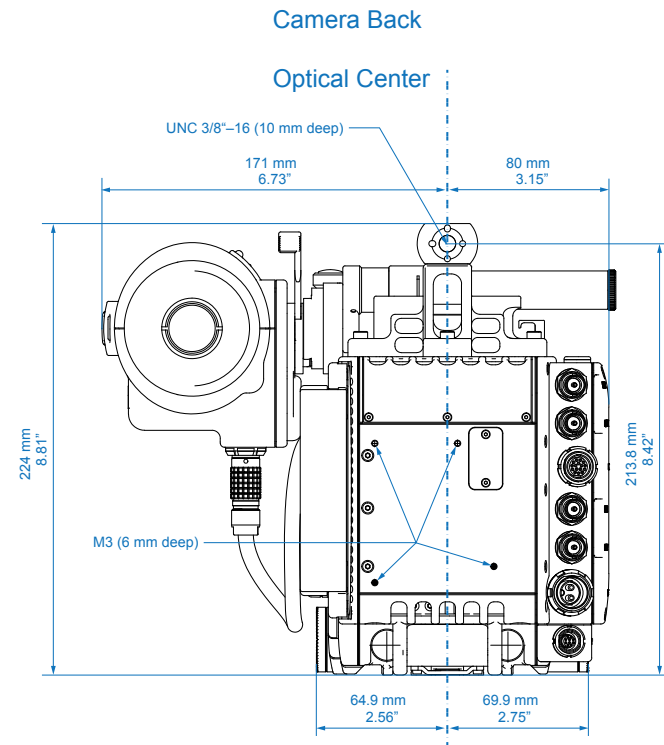

Table of Content

ALEXA	2
ALEXA Plus	6
ALEXA M	10
ALEXA Studio	18
ALEXA XT	22
ALEXA XT Plus	26
ALEXA XT M	30
ALEXA XT Studio	38

Camera Right

Camera Front

ALEXA

	Length	Width	Height	Weight
Body, Camera Center Handle (CCH-1)	321 mm - 12.64"	153 mm - 6.02"	224 mm - 8.82"	6.5 kg - 14.33 lb
Body, Camera Center Handle (CCH-1), Electronic Viewfinder EVF-1, Viewfinder Mounting Bracket (VMB-1)	384 mm - 15.12"	251 mm - 9.88"	" - "	7.5 kg - 16.53 lb
Body, Camera Center Handle (CCH-1), Electronic Viewfinder EVF-1 extended, Viewfinder Mounting Bracket (VMB-1)	406 mm - 15.98"	319 mm - 12.56"	" - "	7.5 kg - 16.53 lb

Camera Top

Image Plane

Camera Top

Optical Center

ALEXA Plus

	Length	Width	Height	Weight
Body, SxS Module	332 mm - 12.95"	175 mm - 6.89"	158 mm - 6.22"	7.0 kg - 15.4 lb
Body, SxS Module, Camera Center Handle (CCH-1), Electronic Viewfinder EVF-1	384 mm - 15.12"	274 mm - 10.8"	224 mm - 8.82"	8.4 kg - 18.5 lb

Camera Top

Image Plane

Camera Top

Optical Center

ALEXA M

	Length	Width	Height	Weight
ALEXA M Head	212 mm - 8.35"	129 mm - 5.08"	149 mm - 5.87"	2.9 kg - 6.39 lb
ALEXA M Backend	323 mm - 12.72"	153 mm - 6.02"	158 mm - 6.22"	5.5 kg - 12 lb

Camera Top

Image Plane

Camera Top

Optical Center

ALEXA XT M

	Length	Width	Height	Weight
ALEXA M Head	212 mm - 8.35"	129 mm - 5.08"	149 mm - 5.87"	2.9 kg - 6.39 lb
ALEXA M Backend with XR Module	323 mm - 12.72"	161 mm - 6.34"	158 mm - 6.22"	5.8 kg - 12.8 lb