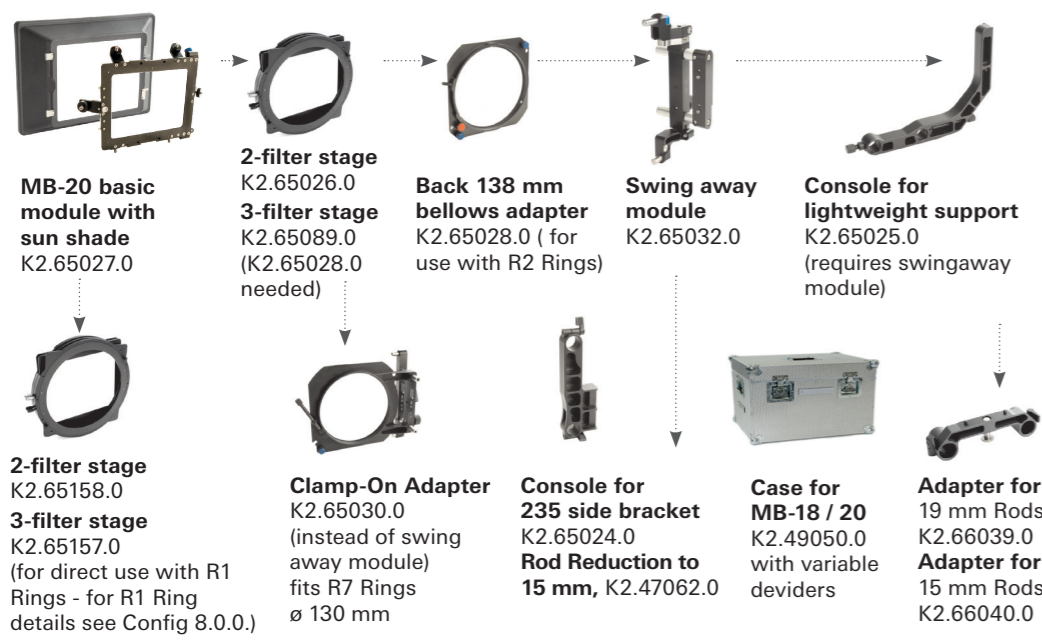

Basic Modules & Accessories

MB-20 basic module with sun shade
K2.65027.0

2-filter stage
K2.65026.0
3-filter stage
K2.65089.0 (K2.65028.0 needed)

Back 138 mm bellows adapter
K2.65028.0 (for use with R2 Rings)

Swing away module
K2.65032.0

Console for lightweight support
K2.65025.0 (requires swingaway module)

2-filter stage
K2.65158.0
3-filter stage
K2.65157.0 (for direct use with R1 Rings - for R1 Ring details see Config 8.0.0.)

Clamp-On Adapter
K2.65030.0 (instead of swing away module) fits R7 Rings ø 130 mm

Console for 235 side bracket
K2.65024.0
Rod Reduction to 15 mm, K2.47062.0

Case for MB-18 / 20
K2.49050.0 with variable dividers

Adapter for 19 mm Rods
K2.66039.0
Adapter for 15 mm Rods
K2.66040.0

CAUTION: RINGS CAN VIGNETTE. PLEASE CONTACT ARRI.

ø = diameter of connection ring to lens

* discontinued items, only as long as stock is available