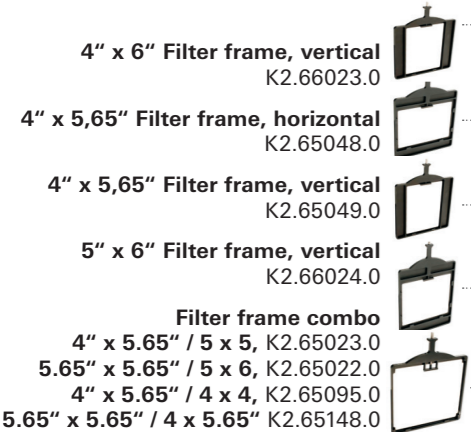

# Matte Box 20 I, MB-20 System I (5,65" x 5,65")\*

\* discontinued items  
only as long as stock is available

CONFIGURATION OVERVIEW – 8.7.1 / 2013.08

ARRI assumes no responsibility with regard to the performance or use of the products or typographical errors or inaccuracies of given information. Product specifications are subject to change without notice. For a full listing of all available components consult the price list.

## Light Protection

**Hard Matte Sets**  
2/3" Video Format 4:3 K2.47689.0  
2/3" Video Format 16:9 K2.47690.0  
**35 mm Film**  
K2.47691.0

**Top flag** K2.66019.0  
**Bottom flag** K2.66019.0  
**Side flag (pair)** K2.65056.0

## F5 Filter frames

4" x 6" Filter frame, vertical K2.66023.0  
4" x 5,65" Filter frame, horizontal K2.65048.0  
4" x 5,65" Filter frame, vertical K2.65049.0  
5" x 6" Filter frame, vertical K2.66024.0  
**Filter frame combo**  
4" x 5,65" / 5 x 5, K2.65023.0  
5,65" x 5,65" / 5 x 6, K2.65022.0  
4" x 5,65" / 4 x 4, K2.65095.0  
5,65" x 5,65" / 4 x 5,65" K2.65148.0