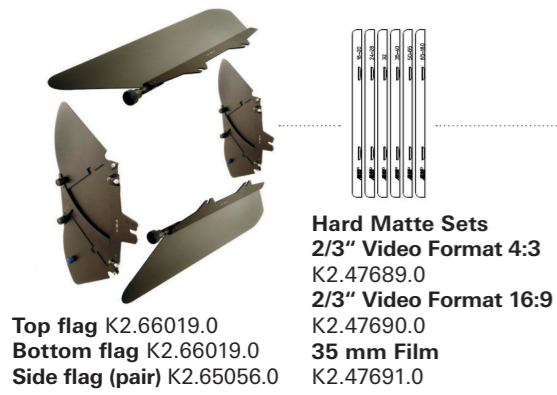

# Matte Box 20 I, MB-20 System I (5,65" x 5,65")\*

\* discontinued items  
only as long as stock is available

CONFIGURATION OVERVIEW – 8.7.1 / 2013.08

ARRI assumes no responsibility with regard to the performance or use of the products or typographical errors or inaccuracies of given information. Product specifications are subject to change without notice. For a full listing of all available components consult the price list.

## Light Protection

**Hard Matte Sets**  
2/3" Video Format 4:3 K2.47689.0  
2/3" Video Format 16:9 K2.47690.0  
**35 mm Film**  
K2.47691.0

**Top flag** K2.66019.0  
**Bottom flag** K2.66019.0  
**Side flag (pair)** K2.65056.0