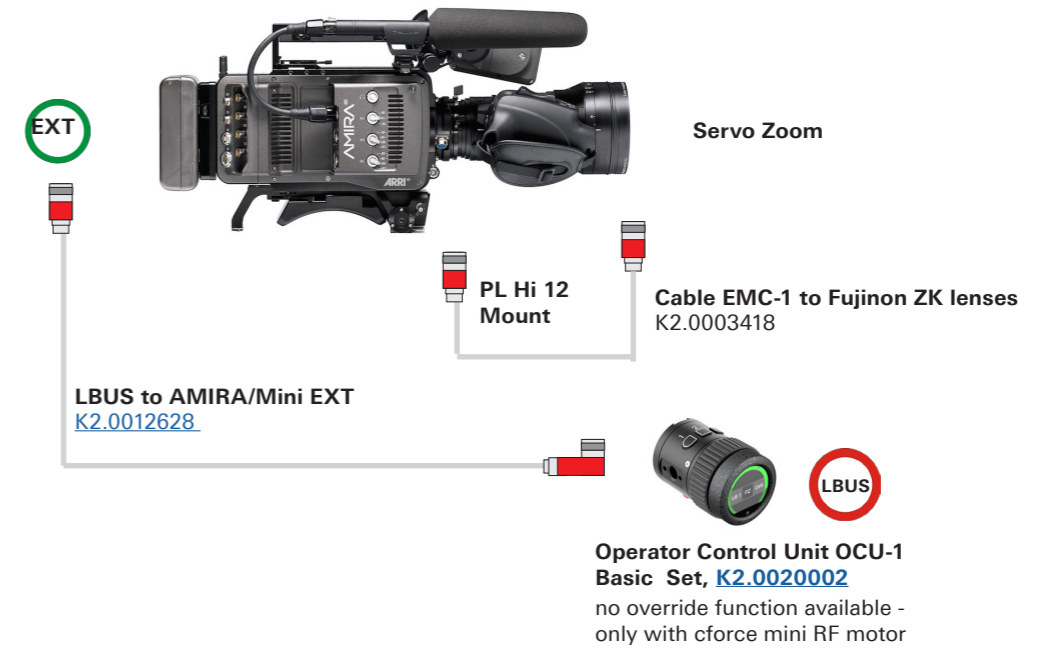

Operator Control Unit - Sample Configurations AMIRA

Configuration Overview | 4.4.2 / 2022.08

AMIRA - Cine Style Lens

AMIRA - Servo Zoom Lens

Servo zoom control requires AMIRA/ALEXA Mini SUP 5.0 or higher

AMIRA - EF Lens

EF lens control requires AMIRA/ALEXA Mini SUP 5.0 or higher

* For Extensions 80 and 160 mm length we suggest:
Cable LBUS (angled) to LBUS (angled)
Length: 0.6m/2ft, [K2.0013040](#)

* For Extensions 240 mm length we suggest:
Cable LBUS (angled) to LBUS (angled)
Length: 0.8m/2.6ft, [K2.0012630](#)

LBUS Cables

LBUS cables need to be ordered separately

Cable LBUS (straight) to LBUS (straight) Length: 0.2m/8", [K2.0006749](#)
Cable LBUS (straight) to LBUS (straight) Length: 0.3m/1ft, [K2.0006750](#)
Cable LBUS (straight) to LBUS (straight) Length: 0.5m/1.5ft, [K2.0006751](#)
Cable LBUS (straight) to LBUS (straight) Length: 0.8m/2.5ft, [K2.0006752](#)
Cable LBUS (straight) to LBUS (straight) Length: 1.5m/5ft, [K2.0006753](#)
Cable LBUS (straight) to LBUS (straight) Length: 3m/10ft, [K2.0006754](#)
Cable LBUS (straight) to LBUS (straight) Length: 6m/20ft, [K2.0006755](#)
Cable LBUS (straight) to LBUS (straight) Length: 15m/49ft, [K2.0006756](#)
Cable LCS (5p) - LBUS (0.8m/2.6ft): [K2.0007318](#)

Cable LBUS (angled) to LBUS (straight) Length: 0.35m/1.1ft, [K2.0013042](#)
Cable LBUS (angled) to LBUS (straight) Length: 0.80m/2.3ft, [K2.0013043](#)
Cable LBUS (angled) to LBUS (straight) Length: 1m/3.3ft, [K2.0013041](#)
Cable LBUS (angled) to LBUS (angled) Length: 0.2m/8", [K2.0012785](#)
Cable LBUS (angled) to LBUS (angled) Length: 0.6m/2ft, [K2.0013040](#)
Cable LBUS (angled) to LBUS (angled) Length: 0.8m/2.6ft, [K2.0012630](#)