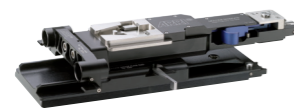

### Quick Release HD Baseplate QR-HD1

- Quick switch from tripod to hand held for video cameras
- Compatible with ARRI studio rod system
- Unique centering adjustment allows perfect fit with many video cameras

## Adapter Plates for 19 mm and 15 mm Studio Rods and Studio Accessories

ALEXA DIGITAL CAMERA

THOMSON VIDEO CAMERAS

PANASONIC VIDEO CAMERAS

SONY VIDEO CAMERAS

Wedge Adapter, WA-1 (needed for use with ALEXA) K2.72002.0

Quick Release HD Baseplate QR-HD1

Tripod

Most flexible connection of camera to tripod