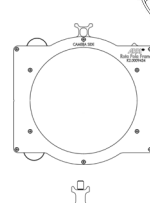

F2 Filter Frames

use for SMB-2, MB-18

Triple Filter Frame 4"x5.65", non geared [K2.0006085](#) only for SMB-2

Filter Frame 4"x5.65" non geared, vertical [K2.47814.0](#)

Filter Frame 4"x5.65" geared, vertical [K2.47815.0](#)

Filter Frame 4"x5.65" non geared, horizontal [K2.49083.0](#)

Filter Frame 4"x5.65" geared, horizontal [K2.49096.0](#)

Filter Frame 4"x4" non geared [K2.47185.0](#)

Filter Frame 4"x4" geared [K2.47186.0](#)

Filter Frame round for 138mm [K2.49023.0](#)

F4 Filter Frames

use for MMB-1, MMB-2, LMB-25, MB-29

Diopter Frame 138 mm, K2.0013740 only compatible with LMB-5,15,25 and 4x5

Diopter Adapter 138 mm to 4.5" K2.0014357