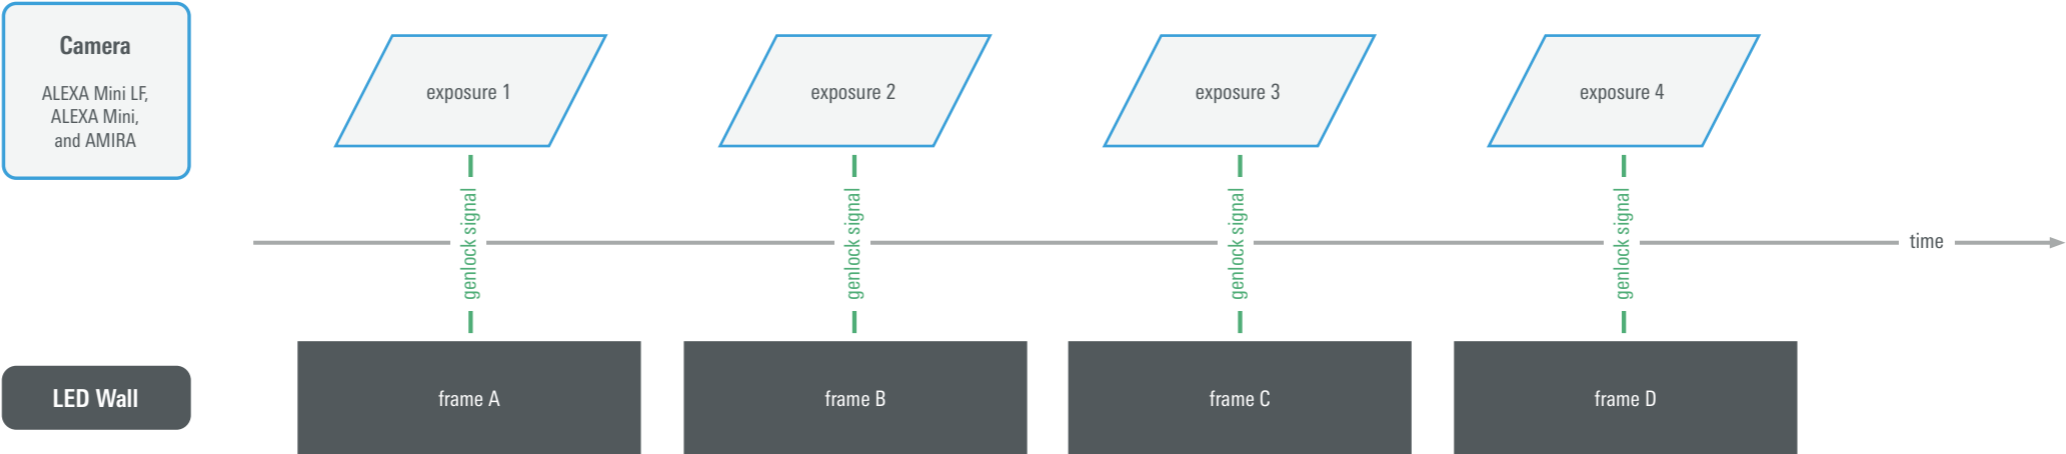

EXPECTATION

REALITY

SYNC SHIFT
offset camera
from Genlock
signal