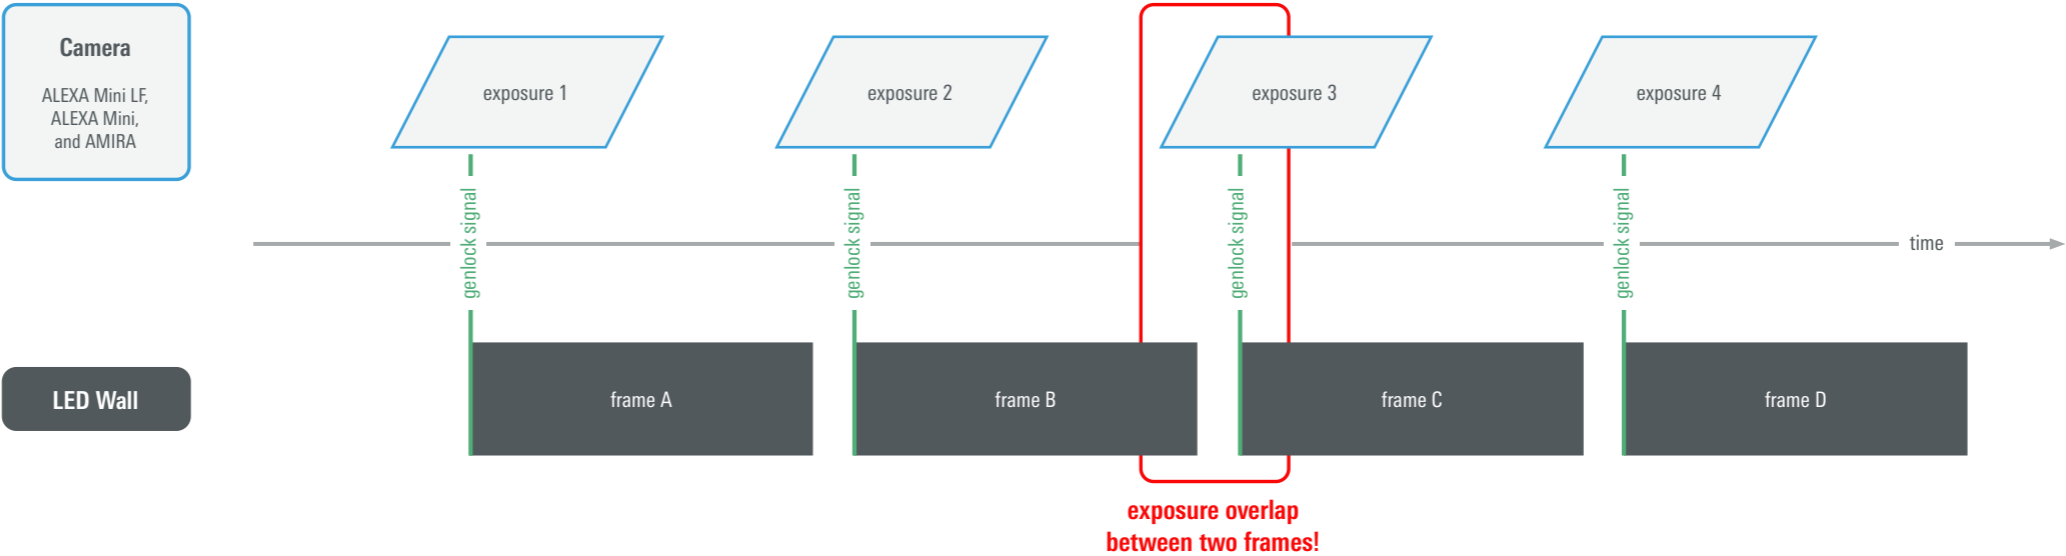

EXPECTATION

REALITY

SYNC SHIFT
offset camera
from Genlock
signal