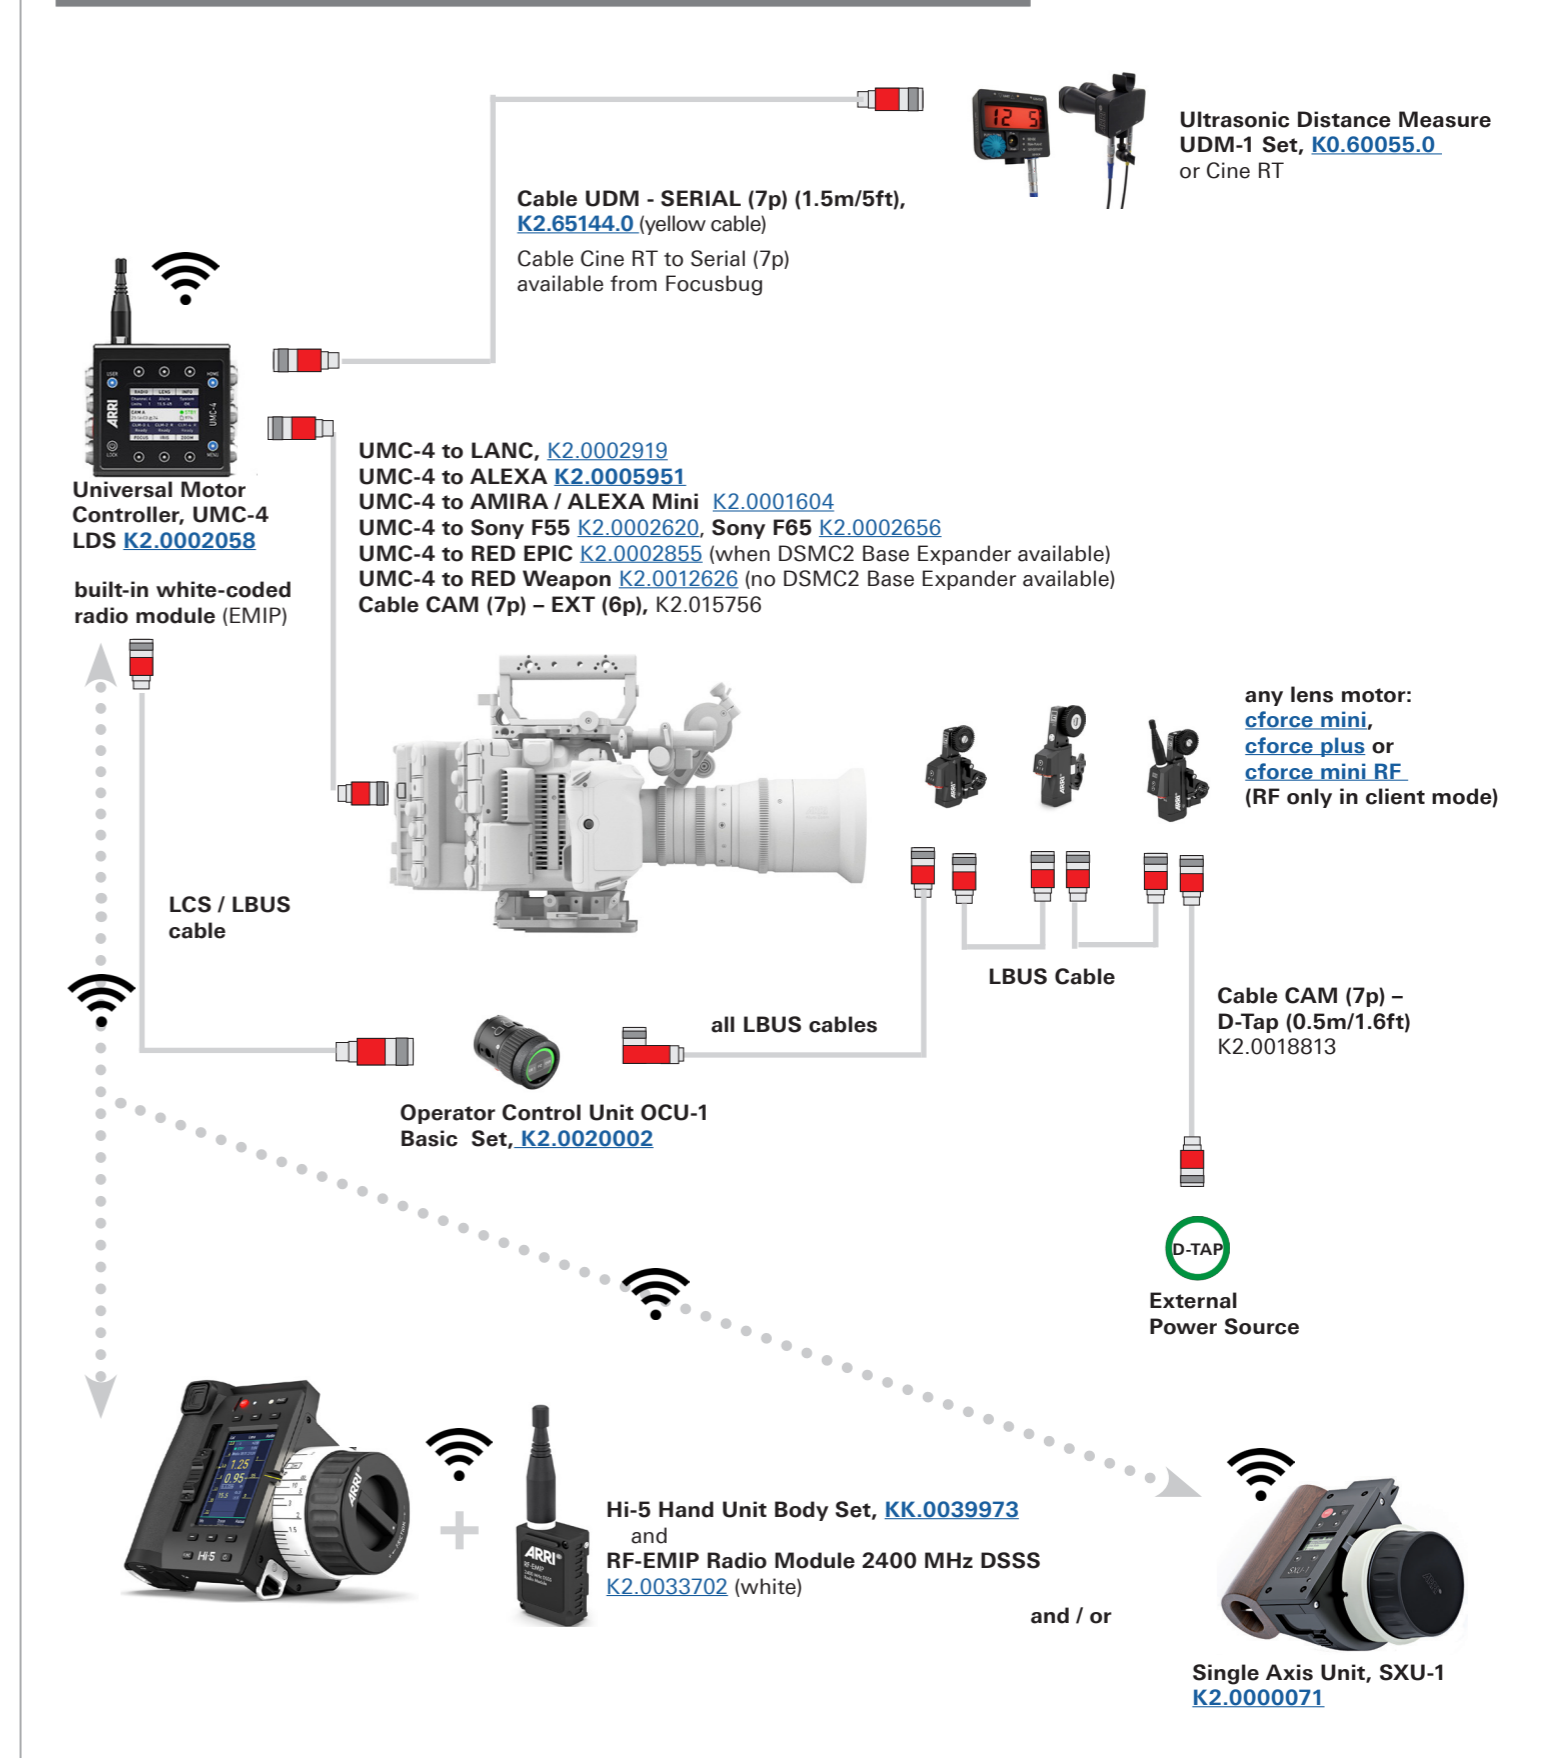

# Hi-5 and RIA-1 - Sample Configurations 3rd Party

Configuration Overview | 4.1.8 / 2024.01

## Components Configuration

## 3rd Party Cameras or Amira & UMC-4

## 3rd Party & RIA-1 & OCU-1 or Master Grips and LBUS control units