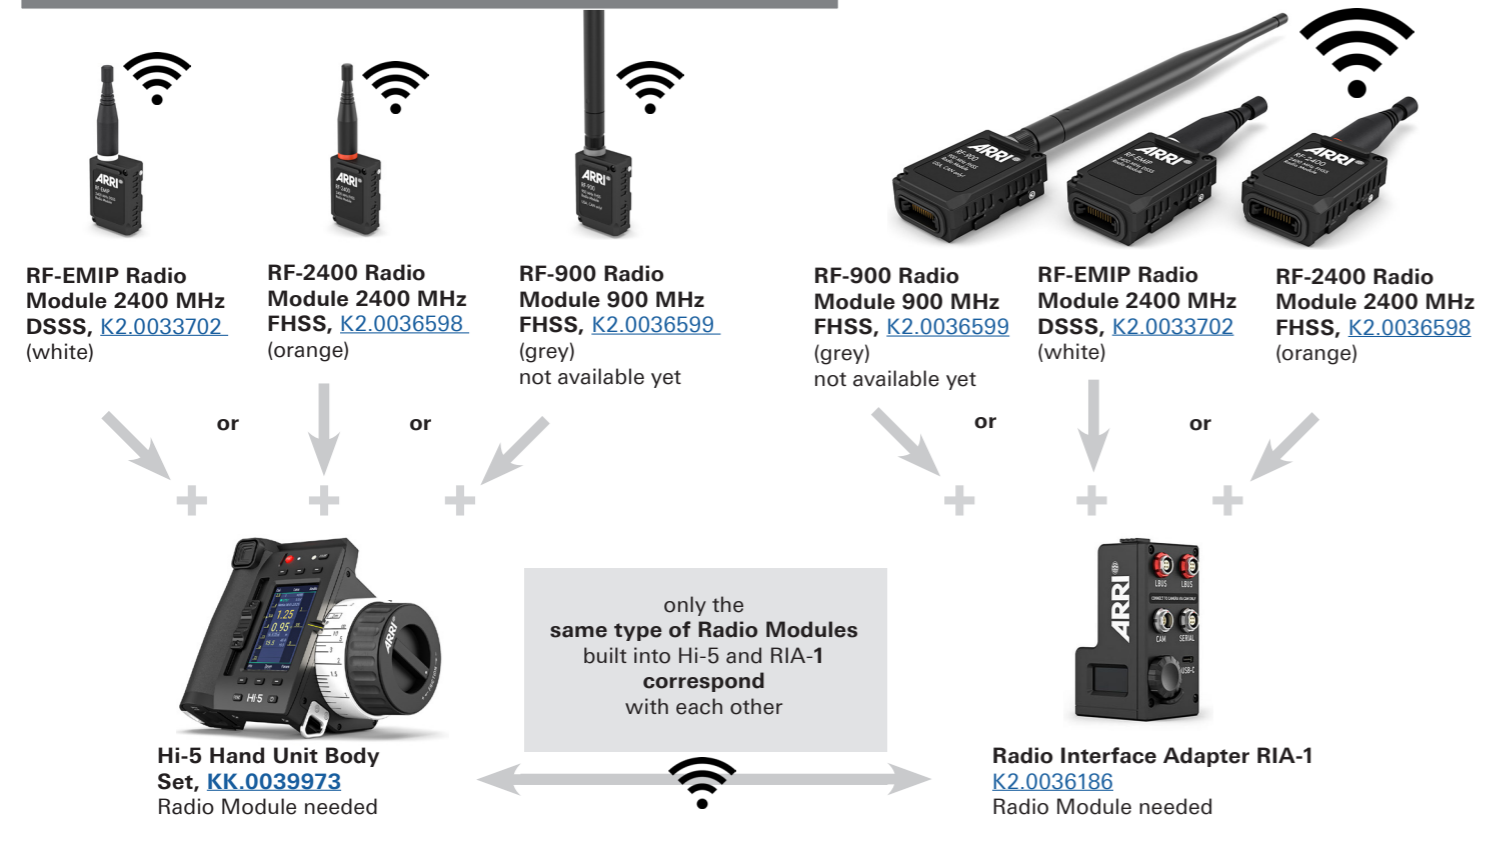

# Hi-5 and RIA-1 - Sample Configurations 3rd Party

Configuration Overview | 4.1.8 / 2024.01

## Components Configuration

## 3rd Party Cameras or Amira & UMC-4

## 3rd Party & RIA-1 & OCU-1 or Master Grips and LBUS control units